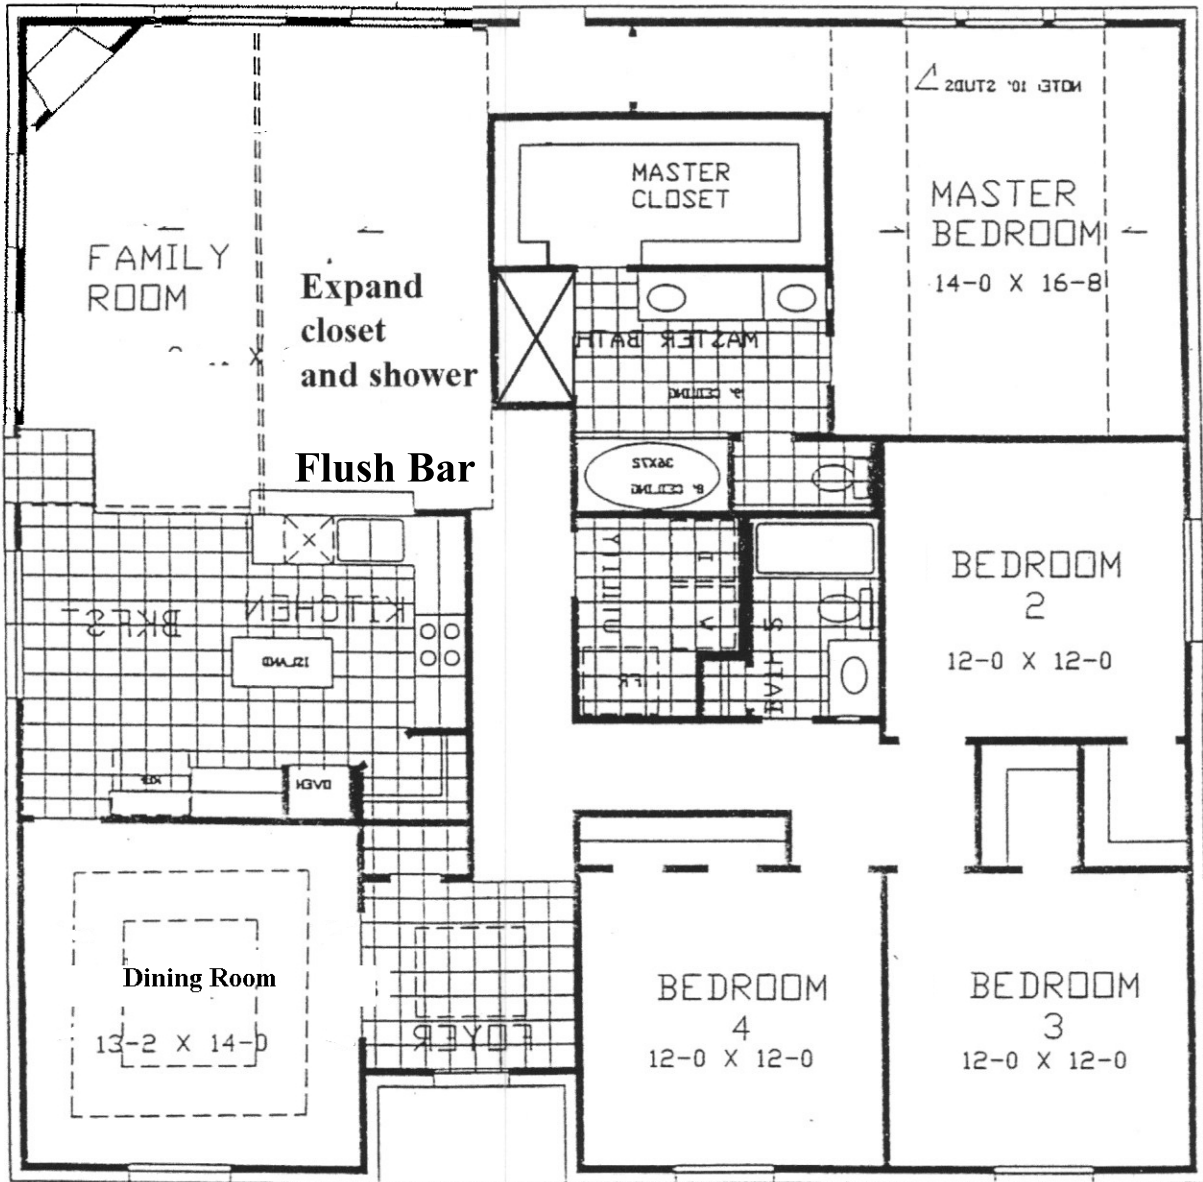

Change 2 windows to 4060 with 4016 transoms

Add
2
4060
windows

257 PLAN
2276 SQ. FT.

Expand Master shower to 5ft.
Expand Master Closet into TV niche
Add a Pair of French Doors Foyer to Dining
Flush Bartop

C-Tile Flooring
Kit/Brk, Foyer, Utility, Both Baths