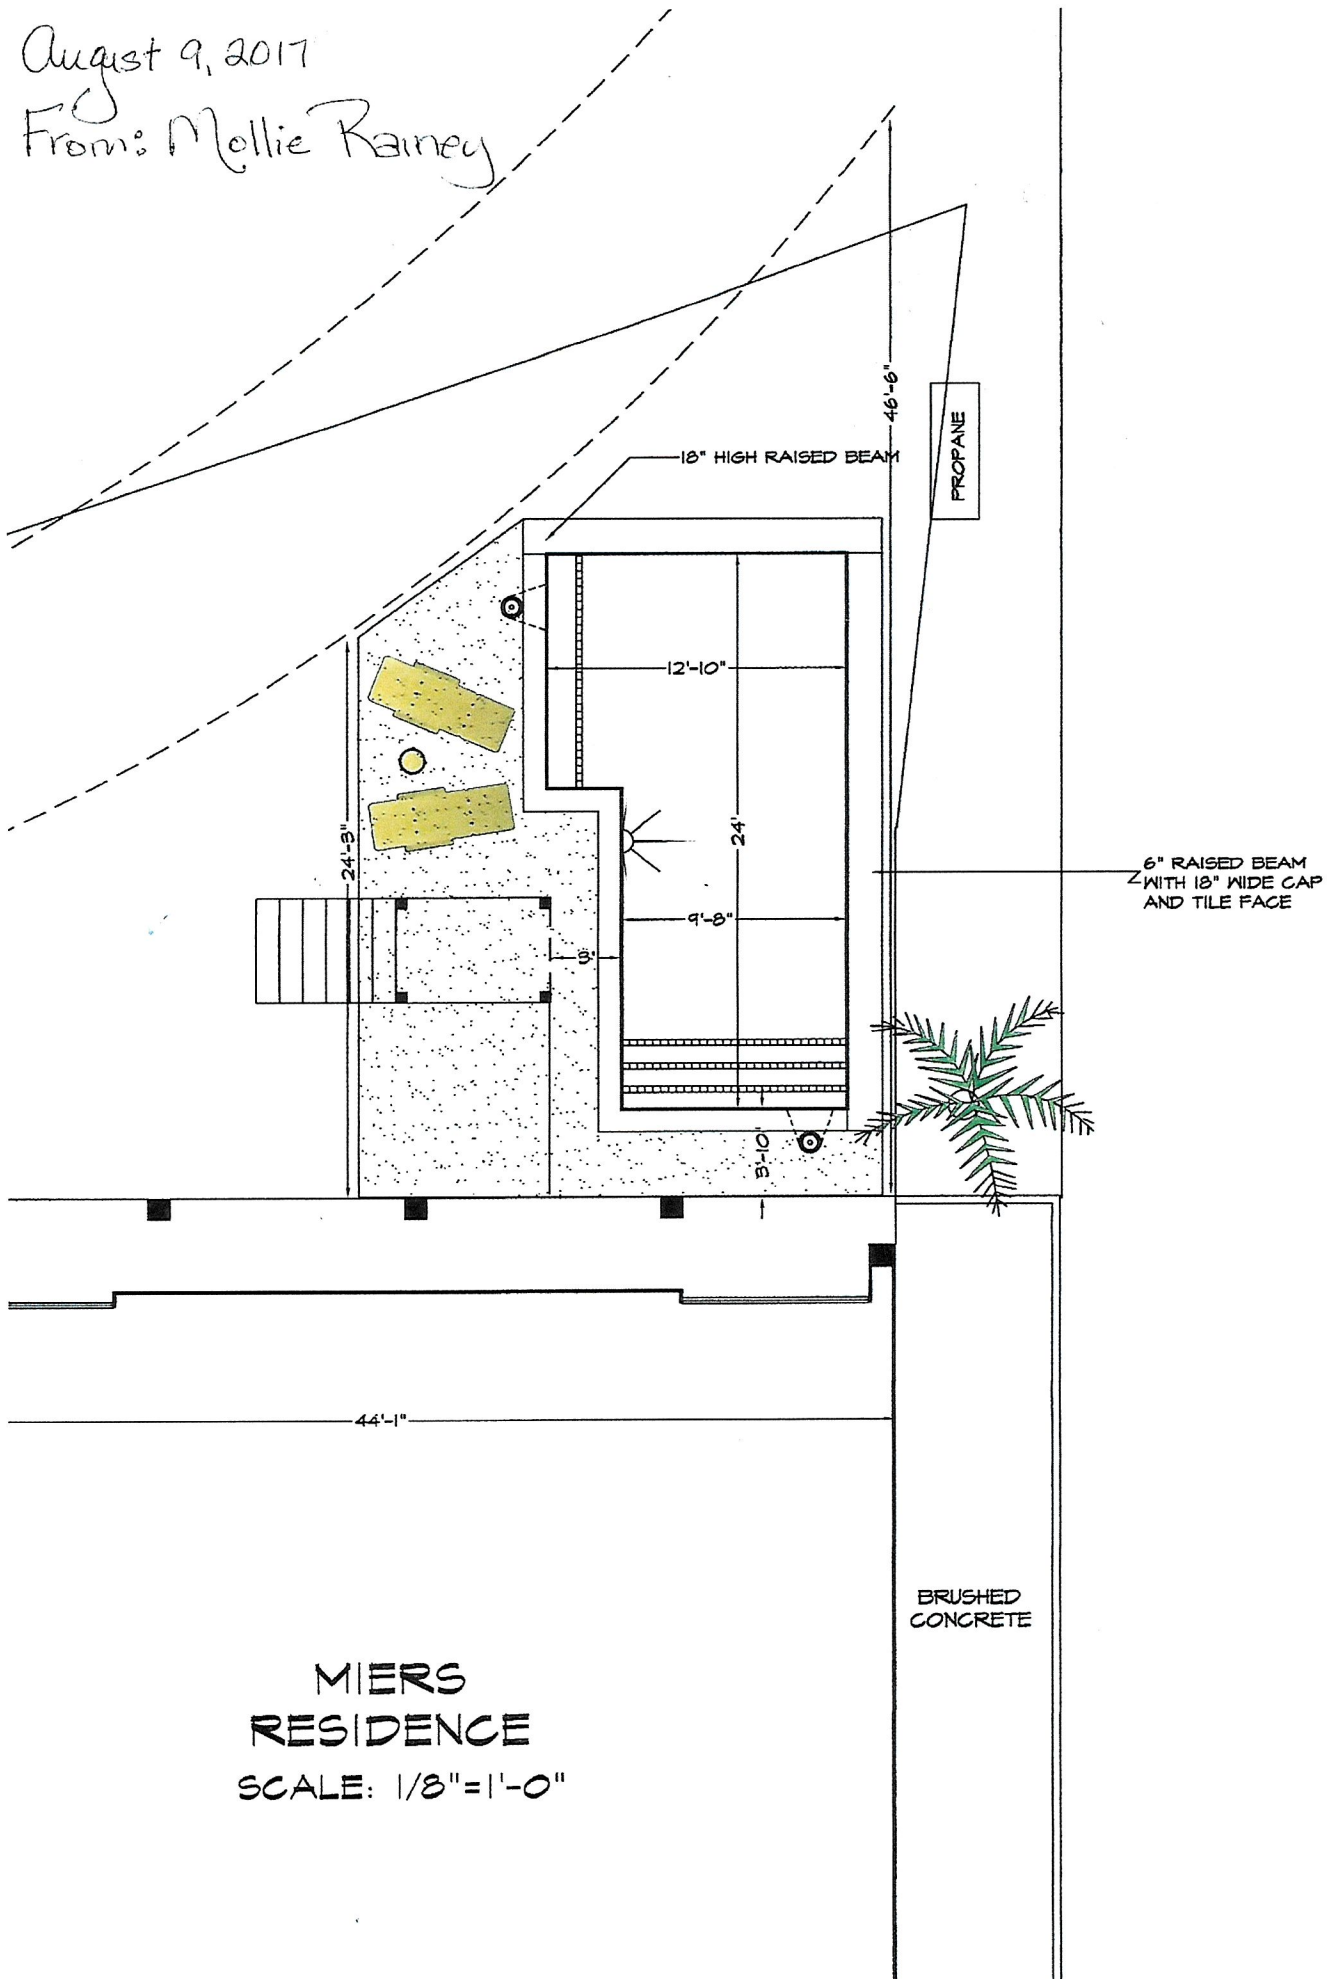

August 9, 2017  
From: Mollie Ramey

MIERS  
RESIDENCE  
SCALE: 1/8"=1'-0"