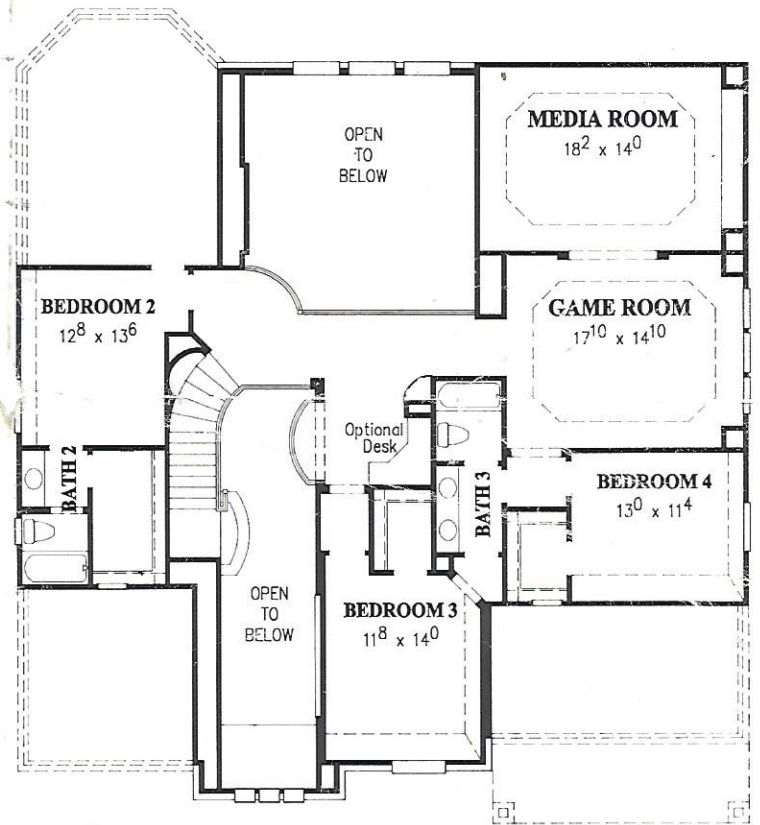

Westin HOMES

MILAN

CLASSIC COLLECTION 4050 Sqft

FIRST FLOOR

3 Car Garage
w/Sun Room
REDUCES LIVING AREA BY 162 SQFT

3 Car Garage
w/Desk Area
REDUCES LIVING AREA BY 170 SQFT

OPTIONAL BEDROOM 5

OPTIONAL KITCHEN

SECOND FLOOR

ELEVATION 'A'

ELEVATION 'B'

ELEVATION 'C'

ELEVATION 'D'