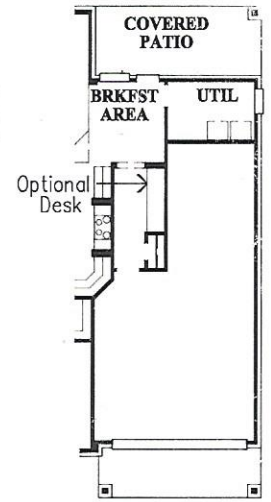

Westin HOMES

MILAN

CLASSIC COLLECTION 4050 Sqft

FIRST FLOOR

3 Car Garage
w/Sun Room
REDUCES LIVING AREA BY 162 SQFT

3 Car Garage
w/Desk Area
REDUCES LIVING AREA BY 170 SQFT

OPTIONAL BEDROOM 5

OPTIONAL KITCHEN

SECOND FLOOR

ELEVATION 'A'

ELEVATION 'B'

ELEVATION 'C'

ELEVATION 'D'