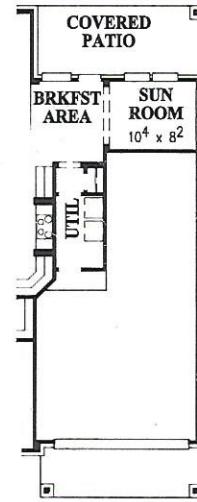

Westin HOMES

MILAN

CLASSIC COLLECTION 4050 Sqft

FIRST FLOOR

3 Car Garage
w/Sun Room
REDUCES LIVING AREA BY 162 SQFT

3 Car Garage
w/Desk Area
REDUCES LIVING AREA BY 170 SQFT

OPTIONAL BEDROOM 5

OPTIONAL KITCHEN

SECOND FLOOR

ELEVATION 'A'

ELEVATION 'B'

ELEVATION 'C'

ELEVATION 'D'