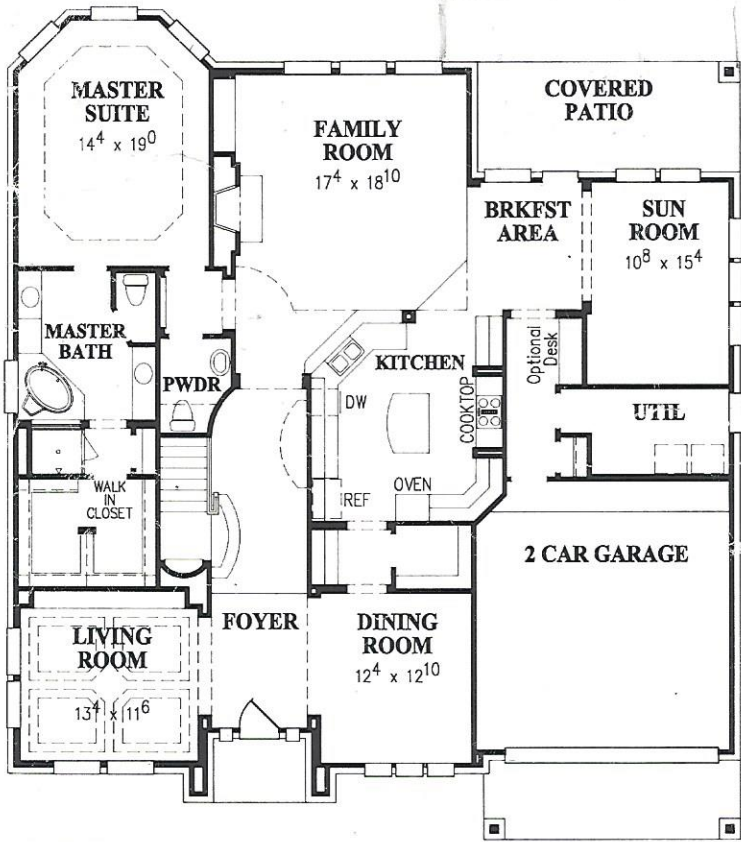

Westin HOMES

MILAN

CLASSIC COLLECTION 4050 Sqft

FIRST FLOOR

3 Car Garage
w/Sun Room
REDUCES LIVING AREA BY 162 SQFT

3 Car Garage
w/Desk Area
REDUCES LIVING AREA BY 170 SQFT

OPTIONAL BEDROOM 5

OPTIONAL KITCHEN

SECOND FLOOR

ELEVATION 'A'

ELEVATION 'B'

ELEVATION 'C'

ELEVATION 'D'