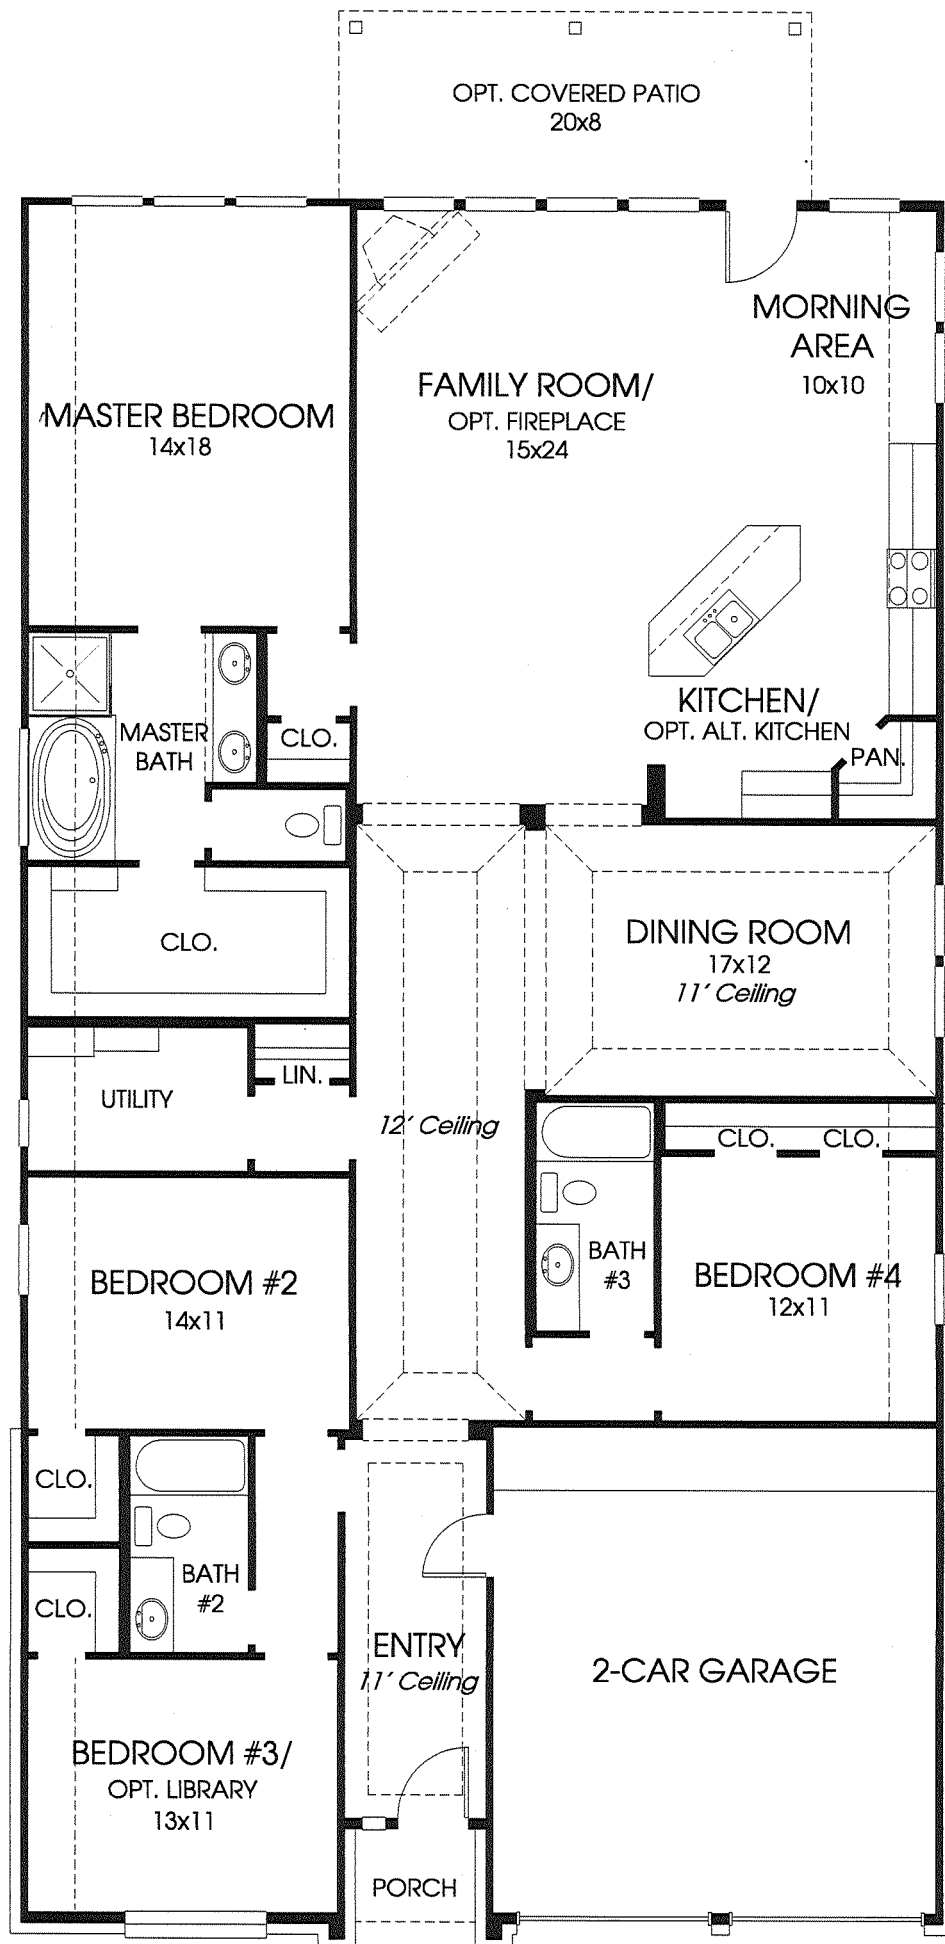

DESIGNS

Design 2473W

*This home contains approximately 2,473 square feet.**

*See Page 3 for Details and Disclaimers.
© Perry Homes, LLC 2014