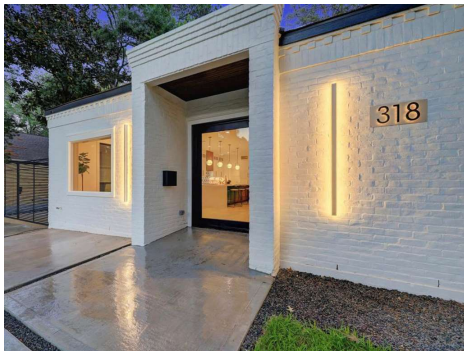

# 318 TEALWOOD DRIVE

5 BEDROOMS

4.5 BATHROOMS

3,211 sq ft

- CertainTeed Black Moire Max Def 30 Yr Shingles
- Wall and Attic Insulation
- RINNAI Tankless Water Heater
- 16 Seer Carrier HVAC – 5 Ton & 2 Ton
- R-8 Air Ducts
- PEX Plumbing
- Under Slab Plumbing (No Galvanized Pipes, All PVC)
- Gas Line to outdoor grill
- Black Aluminum Double Pane Low-E Windows with Screens
- White Oak 9.5-Inch-Wide Luxury Vinyl Plank Floors
- Exterior/Interior Paint Benjamin Moore
- Electrical Service Panel
- Cement Board Sliding & Cement Board Trim
- Solid Wood Exterior & Interior Doors
- Nest Wireless Thermostat
- Decora Plugs & Outlets
- Smoke Detectors
- Dimmable LED Light Insert
- Light Fixtures
- Wood Baseboards & Trim
- Custom Iron/Glass Front
- Pivot Door – 6x8 Feet
- Schlage Black Door Hardware
- Remote Lighter & Log Set for Fireplace
- White Quartz Countertops in Kitchen
- Custom Kitchen Shaker
- Cabinets with 15 Feet Island
- Kitchen Under Cabinet Lighting
- Delta Voice IQ Kitchen Faucet
- GE Monogram Appliances (48" Refrigerator Freezer, 30" Wine/Fridge/Freezer Combo, 36" Pro Range, Dishwasher, Microwave Drawer, & Custom Vent Hood)
- Garbage Disposal – 1 Horsepower
- 36" Farmhouse FireClay Kitchen Sink (Heat, Scratch, Rust & Stain Resistant)
- Modern Soft Close Floating Vanities
- Delta Shower & Faucet Trim
- 63x38 Inch Freestanding Tub
- Master Bath 36x36 LED Mirrors
- Shower Glass
- 24x48 Large Format Tile in Bathrooms & Around Fireplace
- Kohler Toilets
- 12 Ft Wide x 8 Ft High Anderson Sliders (3)
- POOL/SPA With Pebble Tec
- Surveillance Cameras & Premium Surround Speakers
- Fence
- Modern Iron Driveway Gate
- Dual Liftmaster Gate Openers with MYQ & Magnet Lock
- Concrete Driveway, Porch, & Patio
- Premium Turf
- Modern Landscaping and custom drainage
- Sprinkler System Front Yard
- Custom Window Tinting Around Home
- Temperature sensor regulator
- Artificial turf (Backyard)
- Smart Home Technology Automation
- Custom Modern woodwork and paneling
- Outdoor shower
- Air conditioned 2-car garage