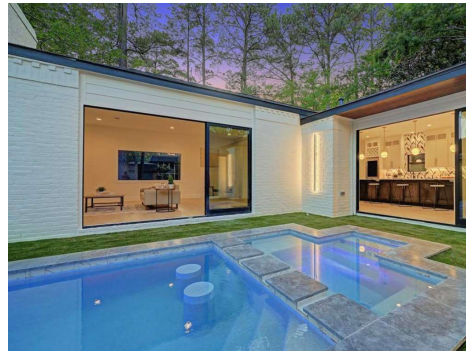

# 318 TEALWOOD DRIVE

5 BEDROOMS

4.5 BATHROOMS

3,211 sq ft

- CertainTeed Black Moire Max Def 30 Yr Shingles
- Wall and Attic Insulation
- RINNAI Tankless Water Heater
- 16 Seer Carrier HVAC – 5 Ton & 2 Ton
- R-8 Air Ducts
- PEX Plumbing
- Under Slab Plumbing (No Galvanized Pipes, All PVC)
- Gas Line to outdoor grill
- Black Aluminum Double Pane Low-E Windows with Screens
- White Oak 9.5-Inch-Wide Luxury Vinyl Plank Floors
- Exterior/Interior Paint Benjamin Moore
- Electrical Service Panel
- Cement Board Sliding & Cement Board Trim
- Solid Wood Exterior & Interior Doors
- Nest Wireless Thermostat
- Decora Plugs & Outlets
- Smoke Detectors
- Dimmable LED Light Insert
- Light Fixtures
- Wood Baseboards & Trim
- Custom Iron/Glass Front
- Pivot Door – 6x8 Feet
- Schlage Black Door Hardware
- Remote Lighter & Log Set for Fireplace
- White Quartz Countertops in Kitchen
- Custom Kitchen Shaker
- Cabinets with 15 Feet Island
- Kitchen Under Cabinet Lighting
- Delta Voice IQ Kitchen Faucet
- GE Monogram Appliances (48" Refrigerator Freezer, 30" Wine/Fridge/Freezer Combo, 36" Pro Range, Dishwasher, Microwave Drawer, & Custom Vent Hood)
- Garbage Disposal – 1 Horsepower
- 36" Farmhouse FireClay Kitchen Sink (Heat, Scratch, Rust & Stain Resistant)
- Modern Soft Close Floating Vanities
- Delta Shower & Faucet Trim
- 63x38 Inch Freestanding Tub
- Master Bath 36x36 LED Mirrors
- Shower Glass
- 24x48 Large Format Tile in Bathrooms & Around Fireplace
- Kohler Toilets
- 12 Ft Wide x 8 Ft High Anderson Sliders (3)
- POOL/SPA With Pebble Tec
- Surveillance Cameras & Premium Surround Speakers
- Fence
- Modern Iron Driveway Gate
- Dual Liftmaster Gate Openers with MYQ & Magnet Lock
- Concrete Driveway, Porch, & Patio
- Premium Turf
- Modern Landscaping and custom drainage
- Sprinkler System Front Yard
- Custom Window Tinting Around Home
- Temperature sensor regulator
- Artificial turf (Backyard)
- Smart Home Technology Automation
- Custom Modern woodwork and paneling
- Outdoor shower
- Air conditioned 2-car garage