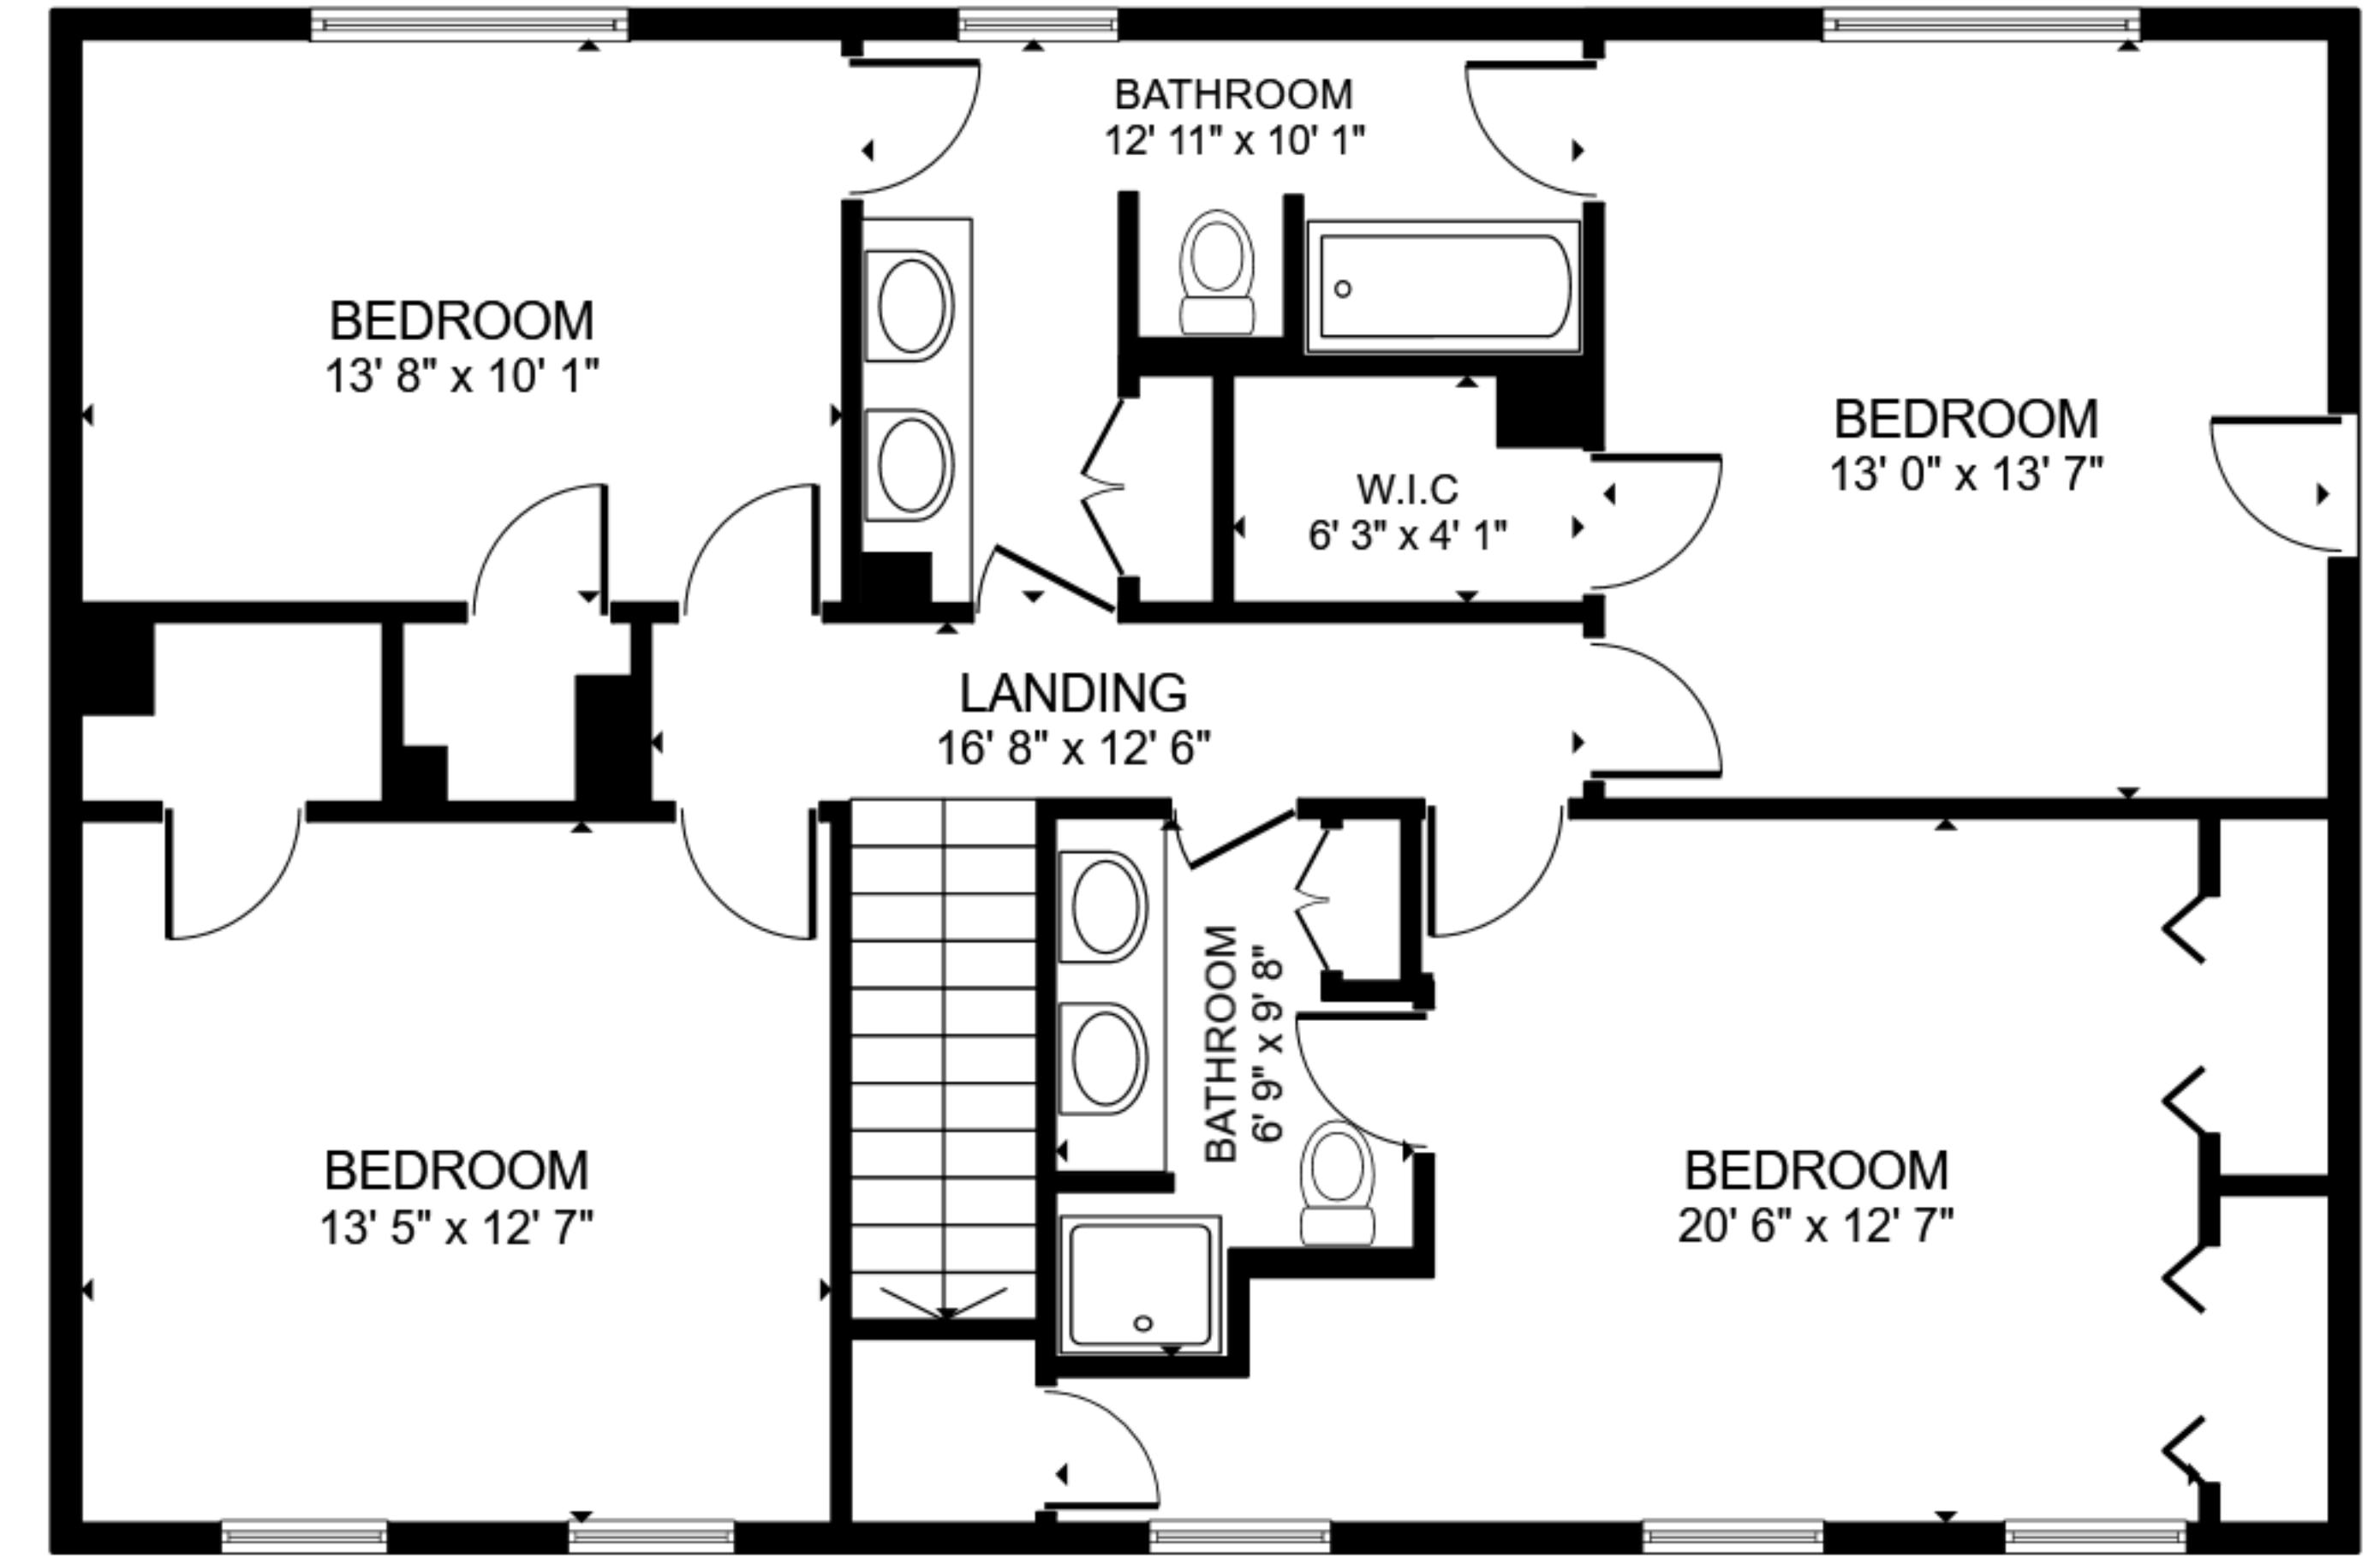

FLOOR 1

FLOOR 2

GROSS INTERNAL AREA  
 FLOOR 1 2,070 sq.ft. FLOOR 2 1,066 sq.ft.  
 TOTAL : 3,136 sq.ft.  
 SIZES AND DIMENSIONS ARE APPROXIMATE, ACTUAL MAY VARY.