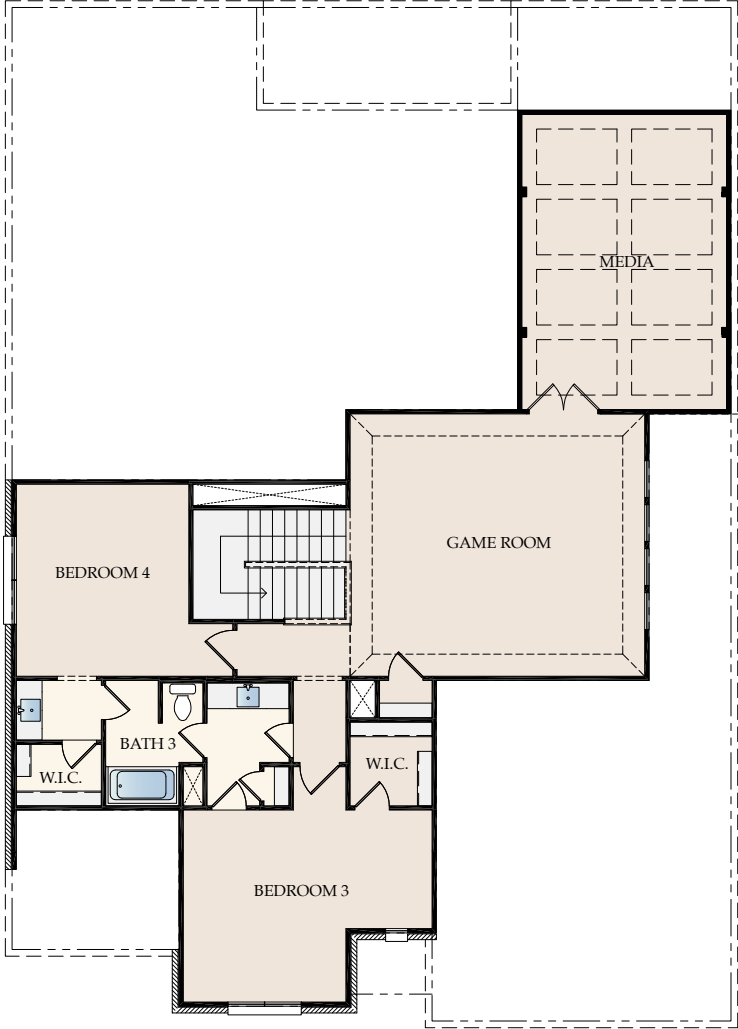

STONEFIELD HOMES

DISTINCTIVE STYLE & DESIGN

Honeycomb Ridge

10 Honeycomb Ridge
The Woodlands, Texas

The Telluride

4021 Sq Ft

4 Beds- 3.5 Baths

* All information is deemed reliable. No representation is made, and Stonefield Homes does not guarantee the accuracy of any information provided. All information must be independently verified. Square footage is approximate and may vary upon elevation and/or options selected. Exterior elevation images and floorplans are artist renderings and are representative only. Optional upgrades may be shown. Stonefield Homes reserves the right to modify plans, specifications and price without notice or obligation. Please see your New Home Consultant for more information. 2022-10-04