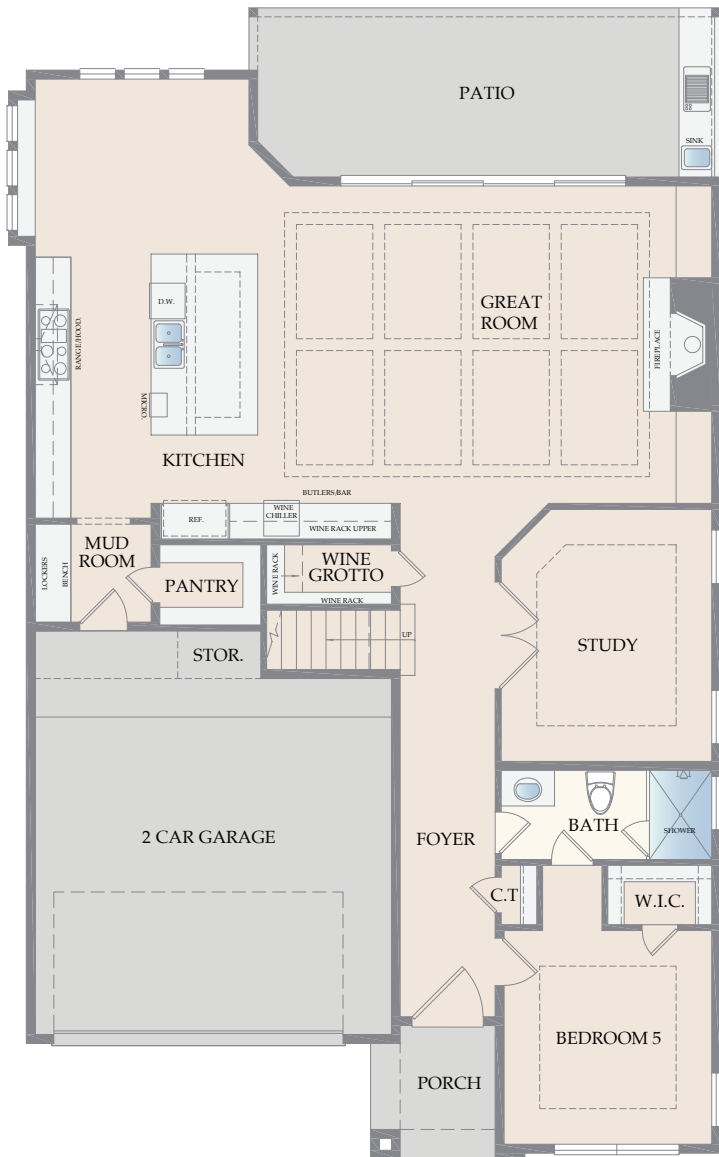

STONEFIELD HOMES

DISTINCTIVE STYLE & DESIGN

Honeycomb Ridge

22 Honeycomb Ridge
The Woodlands, Texas

The Amethyst
3613 Sq Ft
5 Beds - 4 Baths

* All information is deemed reliable. No representation is made, and Stonefield Homes does not guarantee the accuracy of any information provided. All information must be independently verified. Square footage is approximate and may vary upon elevation and/or options selected. Exterior elevation images and floorplans are artist renderings and are representative only. Optional upgrades may be shown. Stonefield Homes reserves the right to modify plans, specifications and price without notice or obligation. Please see your New Home Consultant for more information. 2022-10-04