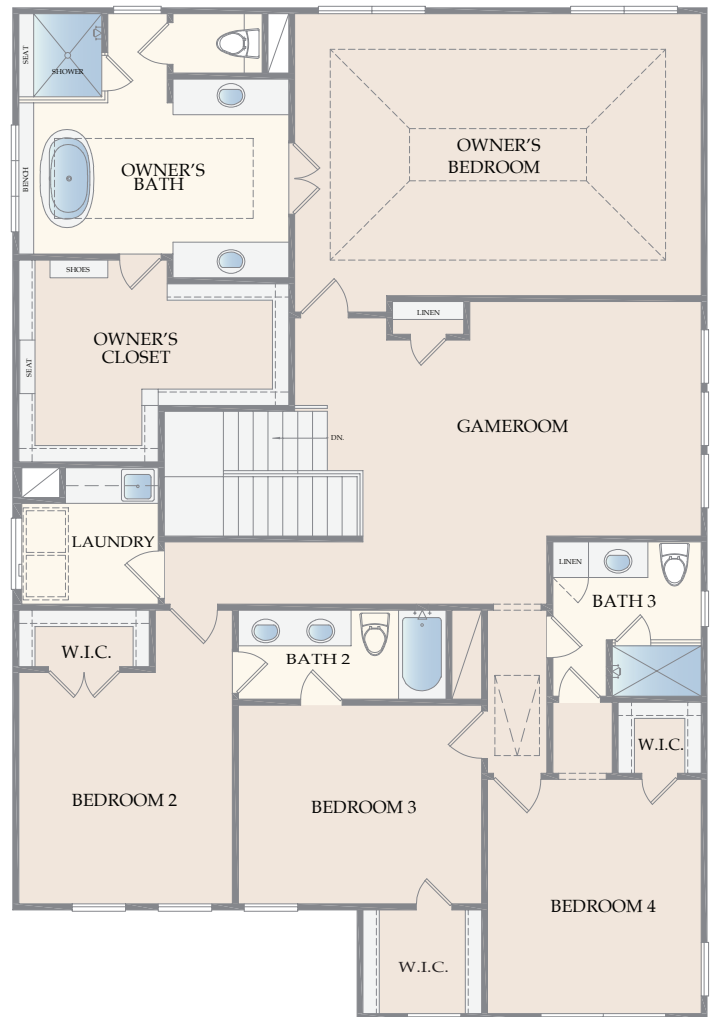

STONEFIELD HOMES

DISTINCTIVE STYLE & DESIGN

Honeycomb Ridge

22 Honeycomb Ridge
The Woodlands, Texas

The Amethyst
3613 Sq Ft
5 Beds - 4 Baths

* All information is deemed reliable. No representation is made, and Stonefield Homes does not guarantee the accuracy of any information provided. All information must be independently verified. Square footage is approximate and may vary upon elevation and/or options selected. Exterior elevation images and floorplans are artist renderings and are representative only. Optional upgrades may be shown. Stonefield Homes reserves the right to modify plans, specifications and price without notice or obligation. Please see your New Home Consultant for more information. 2022-10-04