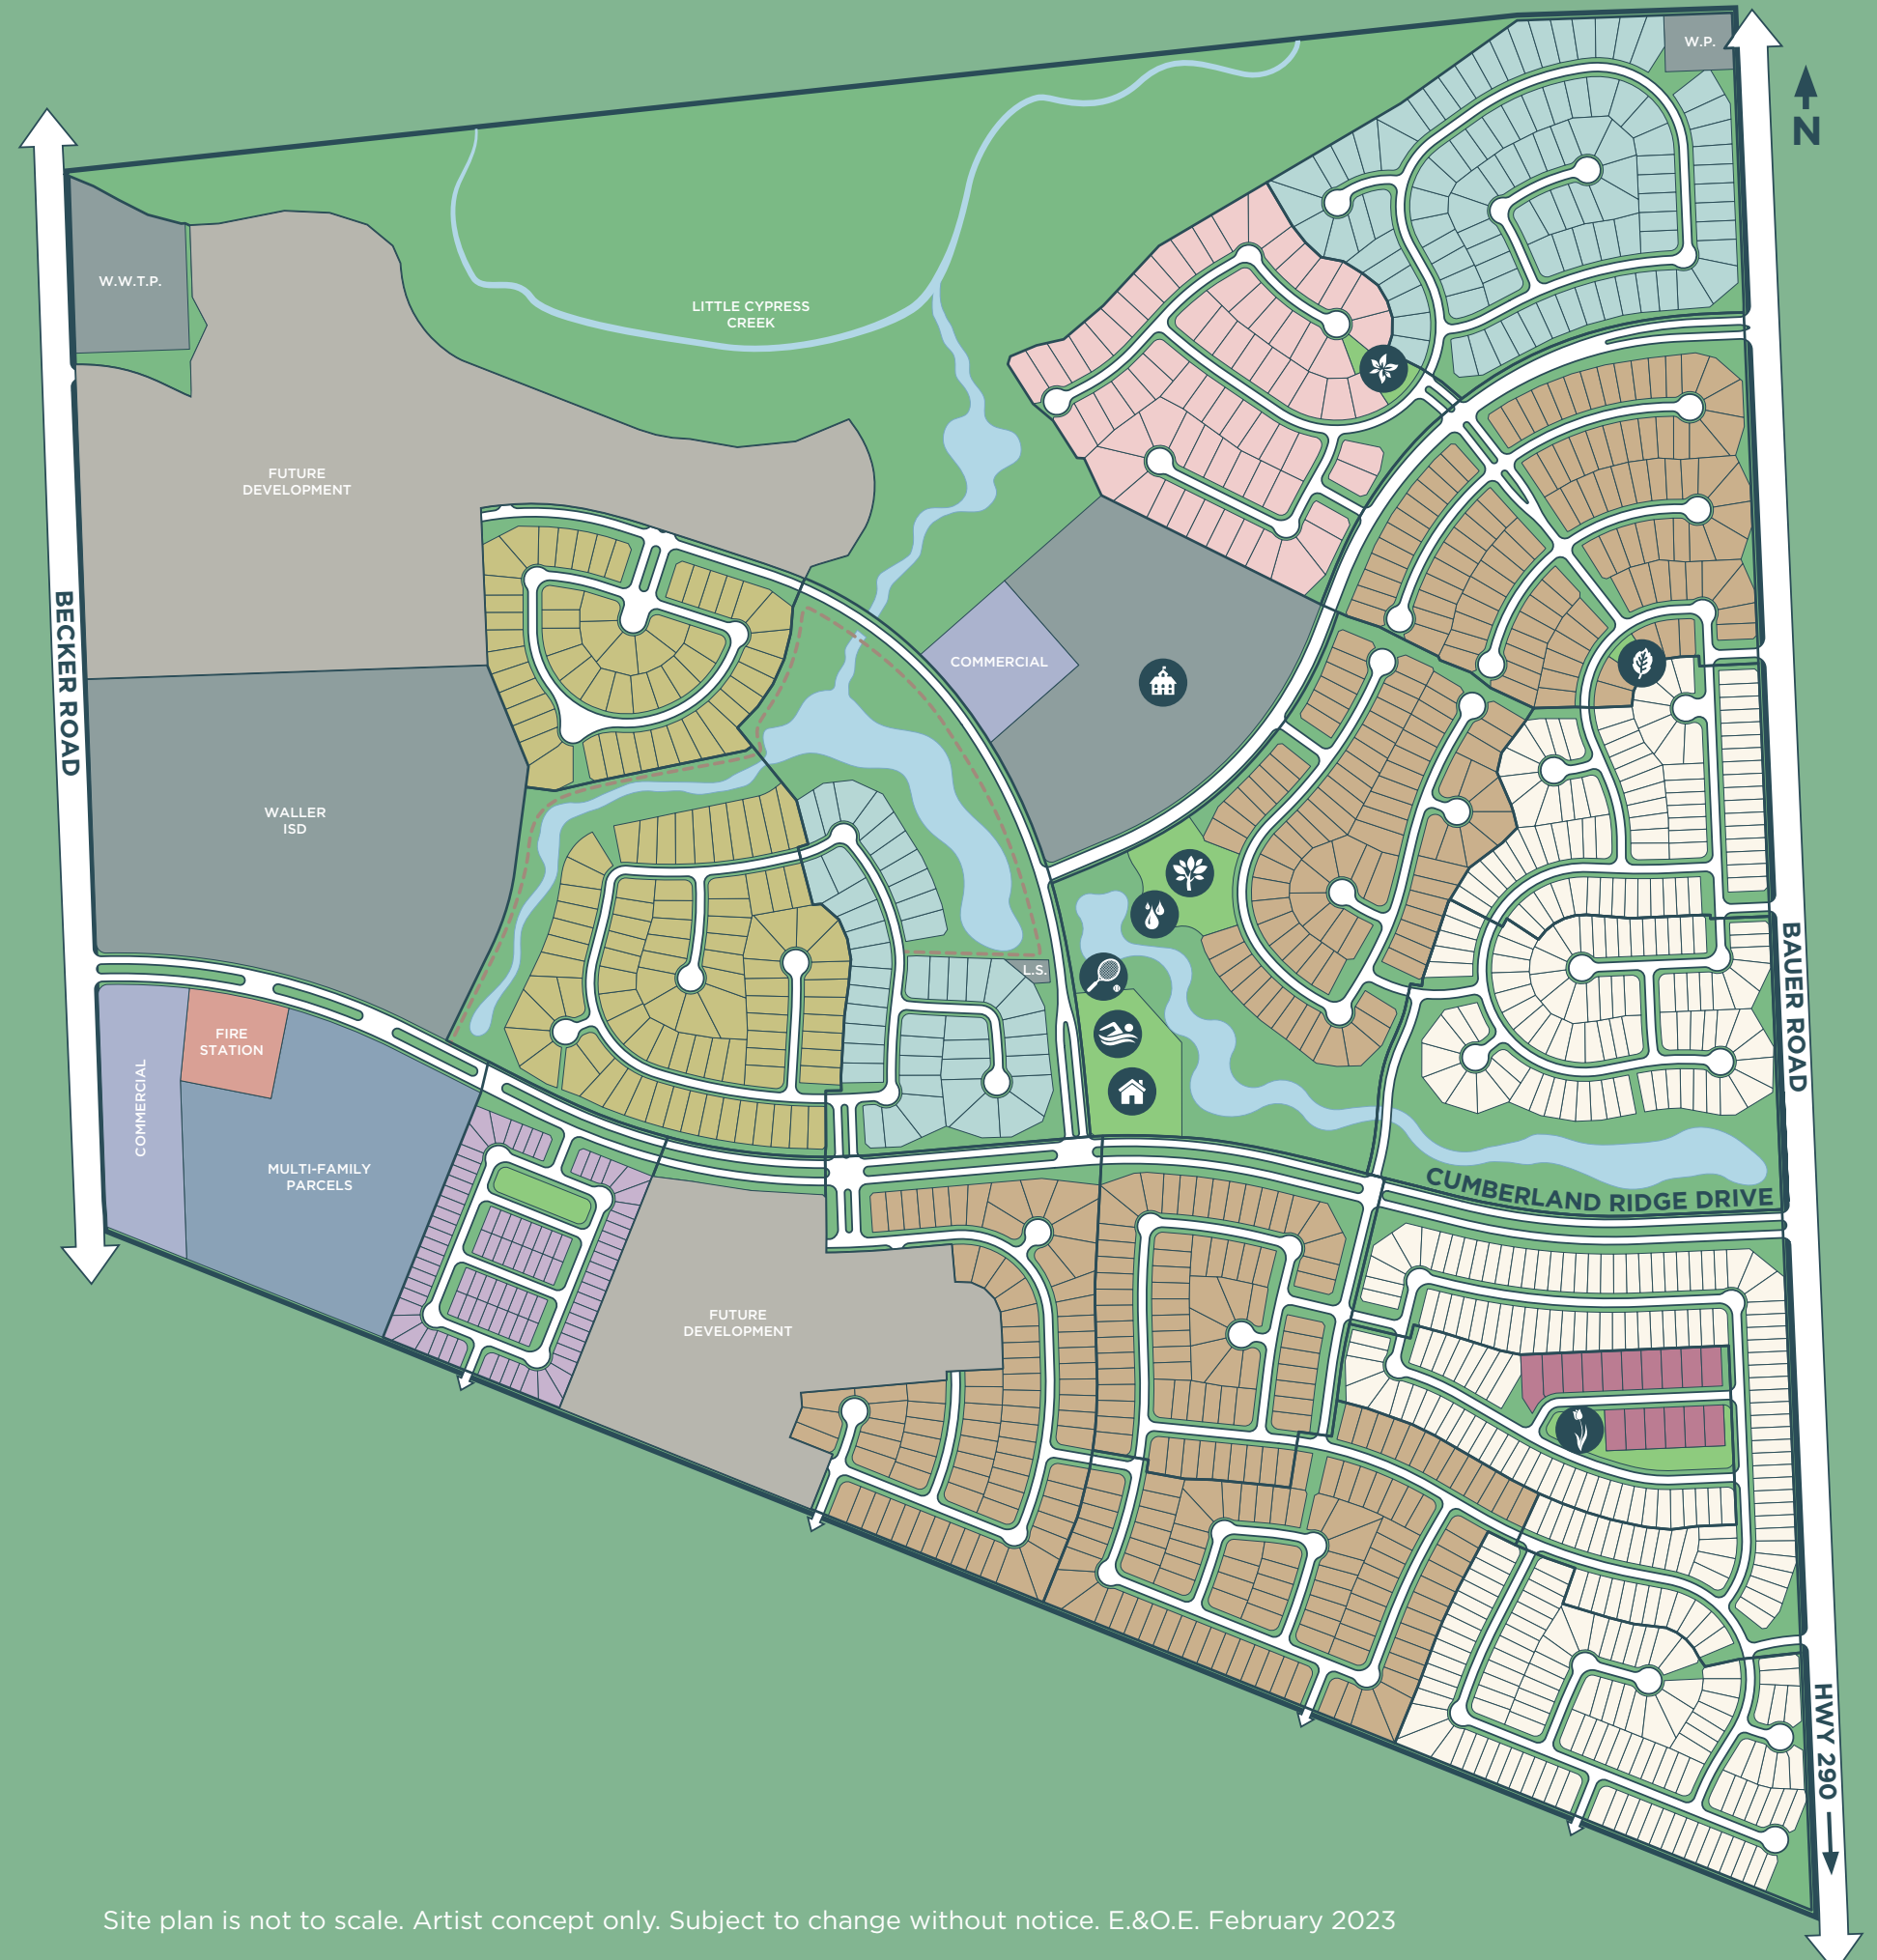

# DELLROSE

- Enclave Series
- 35' Homesites
- 40' Homesites
- 50' Homesites
- 55' Homesites
- 60' Homesites
- 70' Homesites
- Future Development

- Adventure Park
- Wildflower Park
- Lady Bird Park
- Tulip Park
- The Meadowfield Clubhouse
- Resort-Style Pool
- Splash Pad
- Spike Tennis Courts
- Timber Trail
- On-Site Elementary School (Coming August 2024)

Site plan is not to scale. Artist concept only. Subject to change without notice. E.&O.E. February 2023