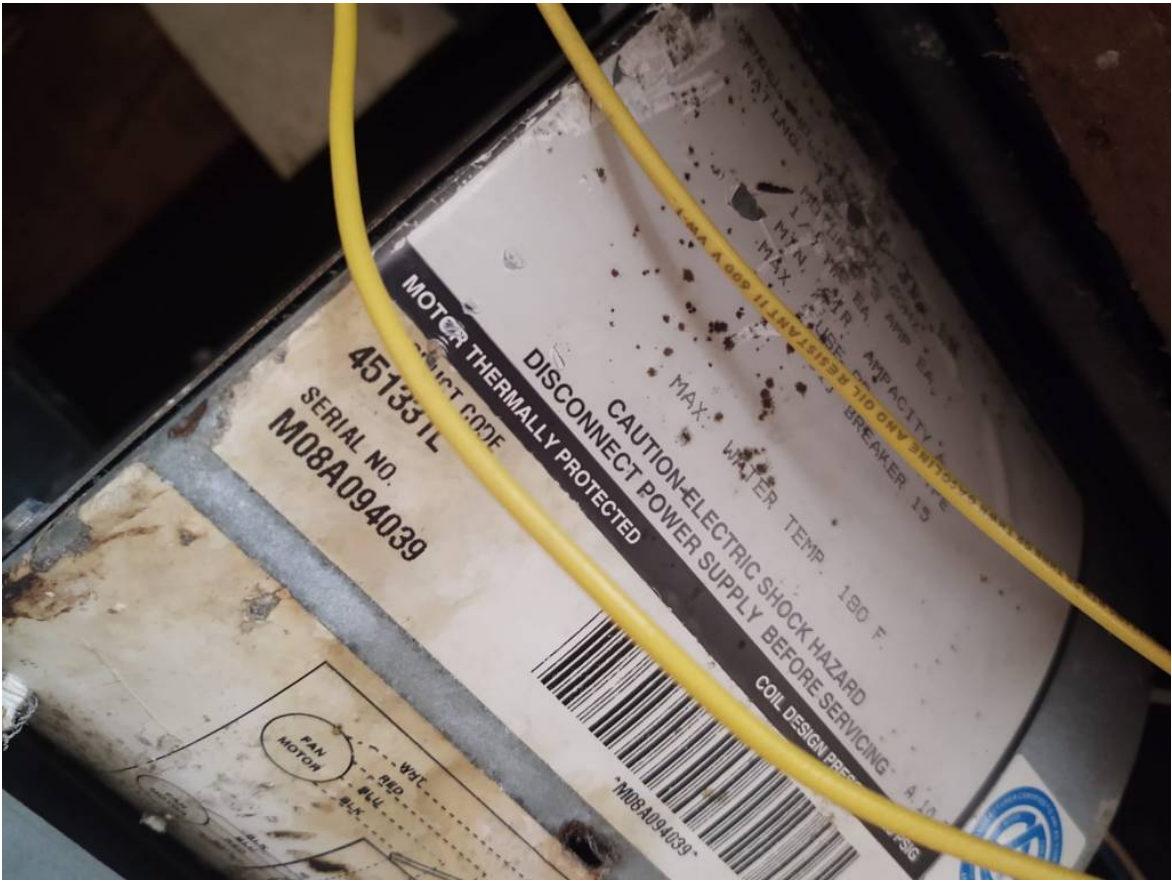

Estimate # 3267
Date 06/16/2022

Description	Rate	Quantity	Total
<p>New Chill Water Air Handler</p> <p>New 3 ton air conditioning equipment / air handle chill water system. We provide all parts needed and all requirements to have this unit professionally installed. We installed 2 service cut off valves. We ensured the air conditioning is cooling at normal standards. The installation comes with a full 1 year warranty on all parts and labor.</p>	\$4,899.00	1	\$4,899.00
<p>New Custom Air ducts replacement .</p> <p>Replacing the air ducts will provide several benefits for your home. Indoor air quality will improve significantly since the new ducts won't be pushing old dust and debris into your home as airflow. Also, by eliminating air leaks, your utility bills will likely decrease by 20 to 30 percent, saving you money over the long run. Additionally, a duct replacement will allow your HVAC technician to perform modifications and improve the airflow to certain areas of your home. We will replace all Air Ducts . We will properly seal all Air Ducts and Plenum. We will dispose of all trash .</p>	\$2,989.00	1	\$2,989.00
<p>New Access Door for Equipment</p> <p>Removed and dispose old and damage access door. Installed new door 27.5 X 55.5 Make framing adjustments to be able to install door. New air return installation. Open existing hole at the unit for return air. Open a new hole 20 x25 in the wall to complete return air. Installed grill for air filter 20x25.</p>	\$329.00	1	\$329.00

Subtotal	\$8,217.00
Discount	\$410.85
Total	\$7,806.15
Deposit Due	\$3,903.08

1 year warranty on parts and labor.

A handwritten signature in black ink, appearing to read "Matt Grauvogl". The signature is written in a cursive, flowing style with some loops and flourishes.