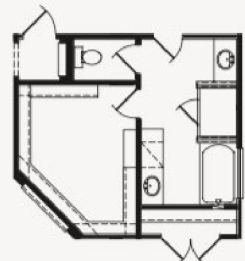

OPTIONAL LUXURY BATH

Images are for reference only and are subject to change without notice

Alta Homes reserves the right to change product, design specifications, materials, prices, incentives, and terms without prior notice. Product type is subject to availability. Optional features may be included at additional cost subject to construction cut-off dates and closing dates. See Sales Consultant for assistance and details.