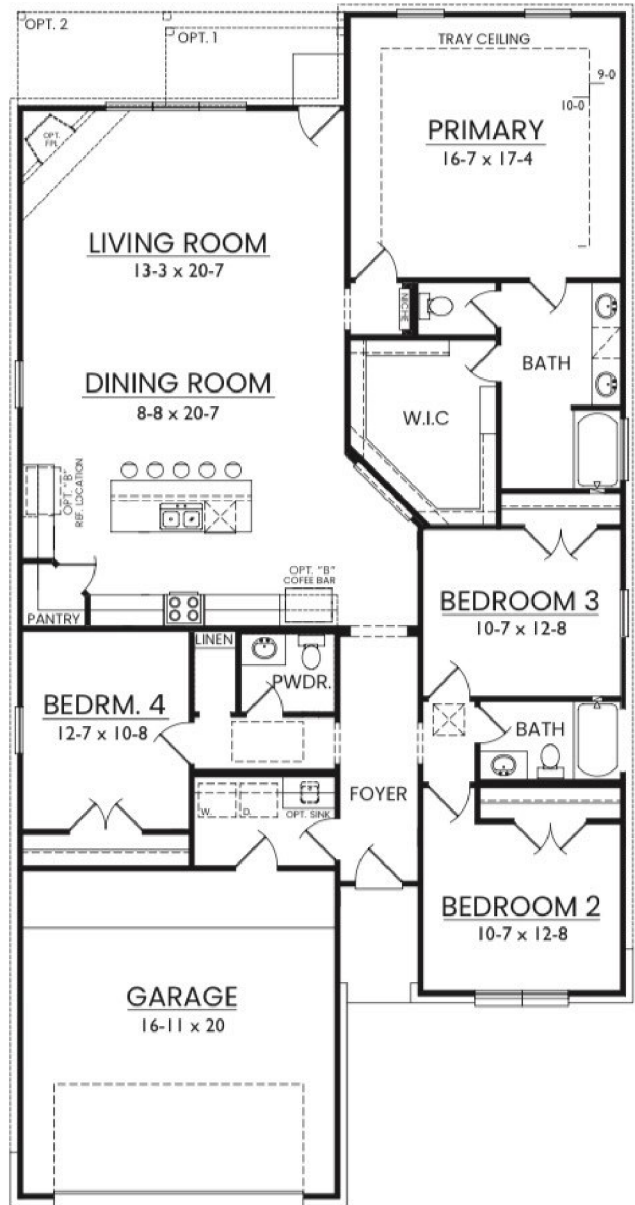

**ALTA  
HOMES**

**CHESTNUT**

Heirloom Series - Lexington Heights  
2,139 sqft • 4 bed • 2.5 (opt.3) bath

Elevation A

Elevation B

Elevation C

**Floor Plan Options:**

**OPTIONAL FULL BATH**

**OPTIONAL EXTENDED PATIO**  
OPTION 1 PATIO  
OPTION 2 PATIO

**OPTIONAL LUXURY BATH**

Images are for reference only and are subject to change without notice

Alta Homes reserves the right to change product, design specifications, materials, prices, incentives, and terms without prior notice. Product type is subject to availability. Optional features may be included at additional cost subject to construction cut-off dates and closing dates. See Sales Consultant for assistance and details.