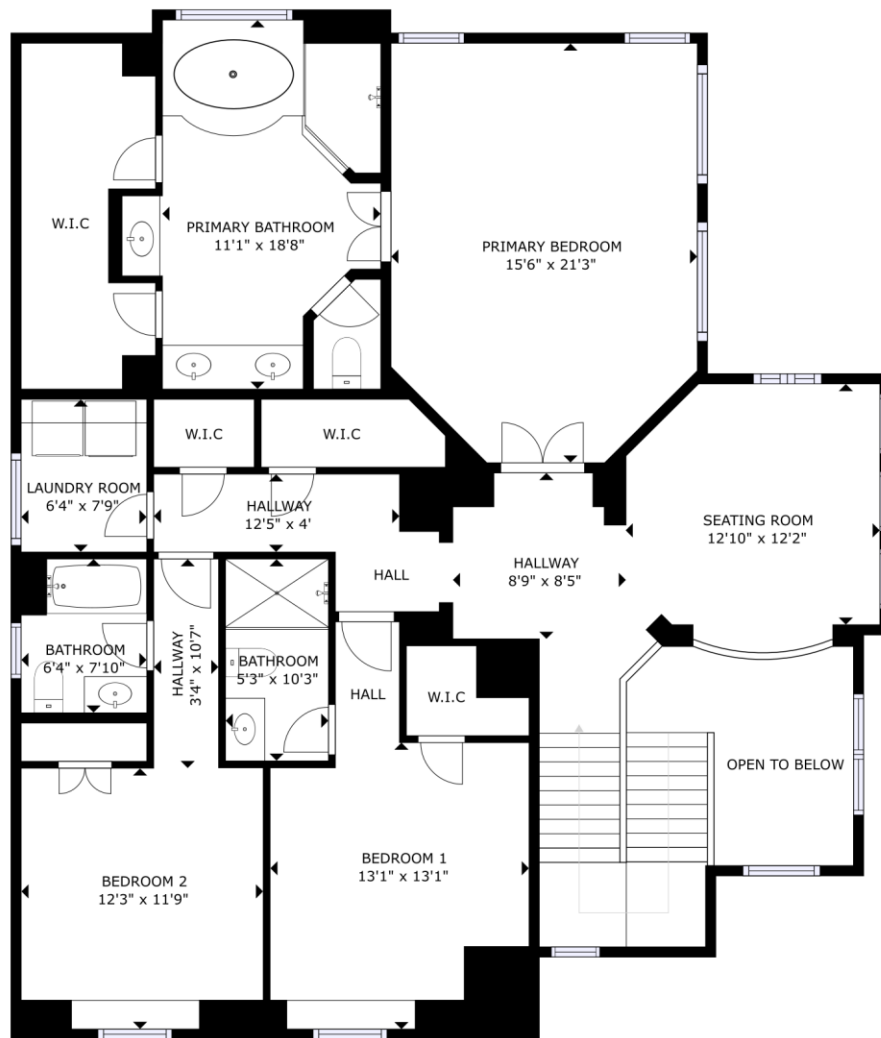

GROSS INTERNAL AREA
 FLOOR 1: 1434 sq ft, FLOOR 2: 1680 sq ft
 TOTAL: 3114 sq ft
 SIZES AND DIMENSIONS ARE APPROXIMATE, ACTUAL MAY VARY.

FLOOR 1

FLOOR 2

GROSS INTERNAL AREA
 FLOOR 1: 1434 sq ft, FLOOR 2: 1680 sq ft
 TOTAL: 3114 sq ft
 SIZES AND DIMENSIONS ARE APPROXIMATE, ACTUAL MAY VARY.