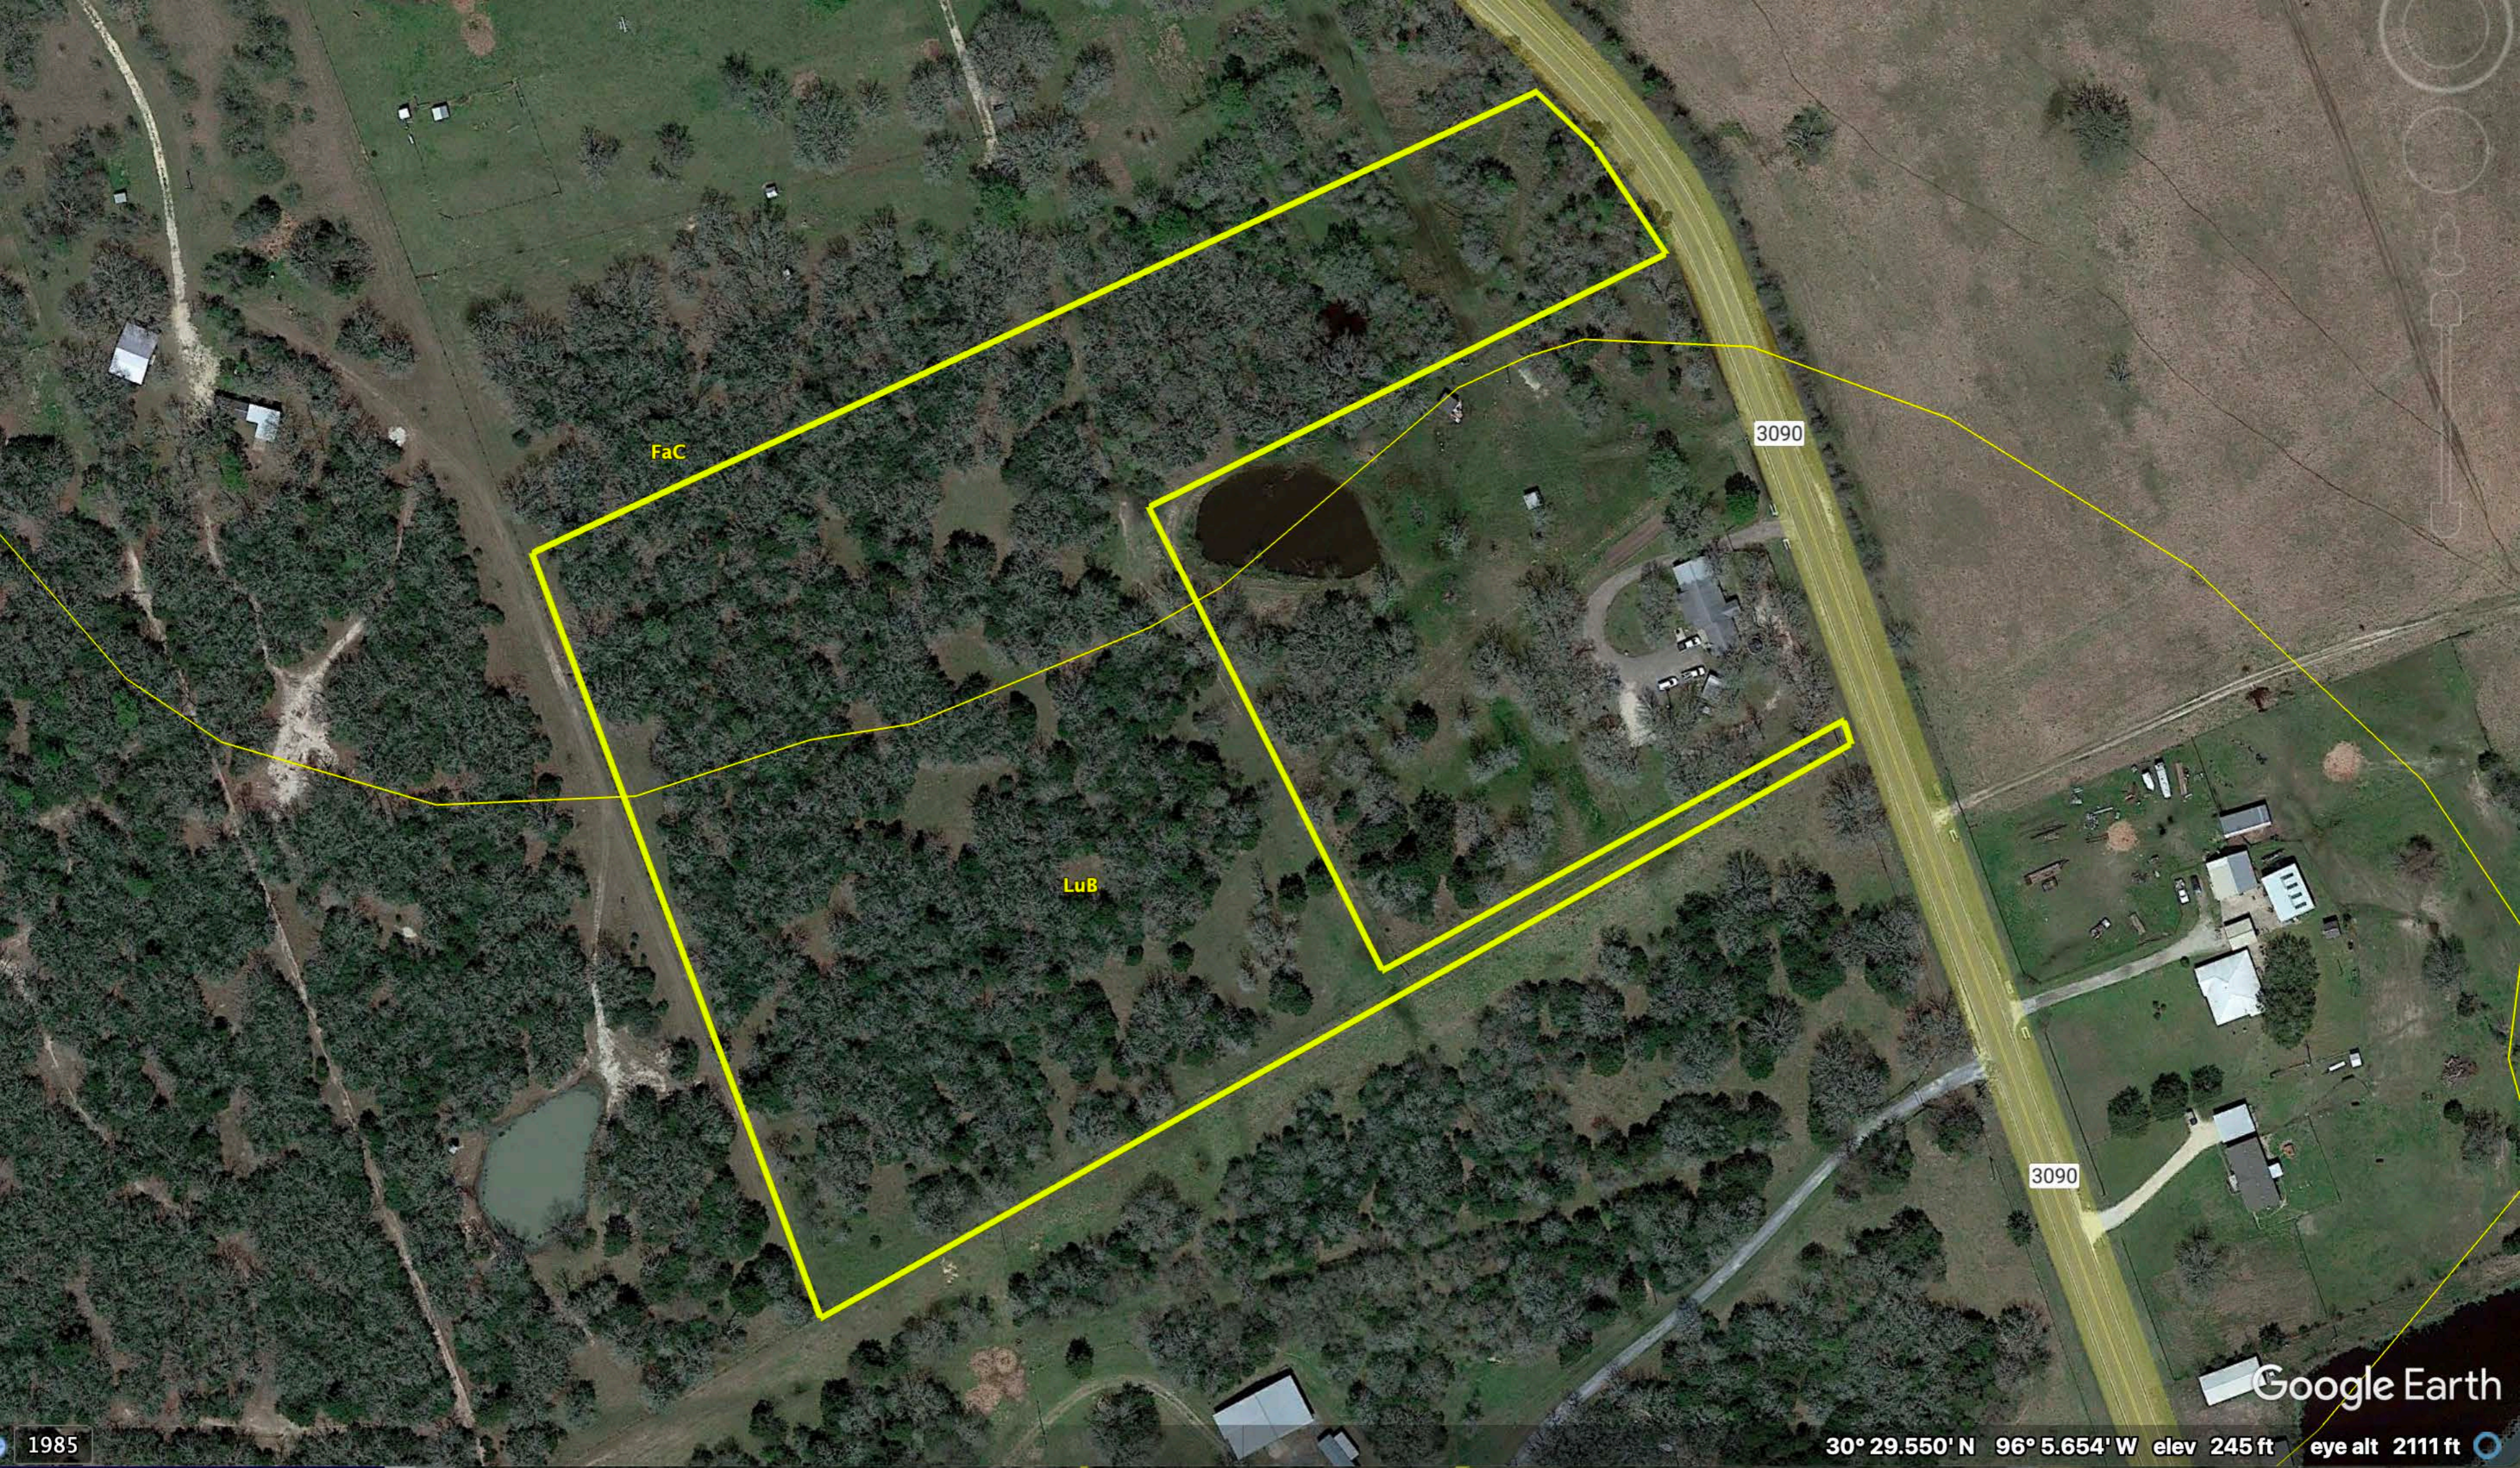

3090

3090

Google Earth

30° 29.623' N 96° 5.660' W elev 252 ft eye alt 2111 ft

College station Tx

401

3090

3090

Zone A

Google Earth

1985

30° 29.659' N 96° 5.730' W elev 254 ft eye alt 3522 ft

FaC

LuB

3090

3090

7379 Co Rd 401  
College station Tx

Zone A

BR  
228

Google Earth

1985

30° 29.685' N 96° 5.643' W elev 252 ft eye alt 6257 ft