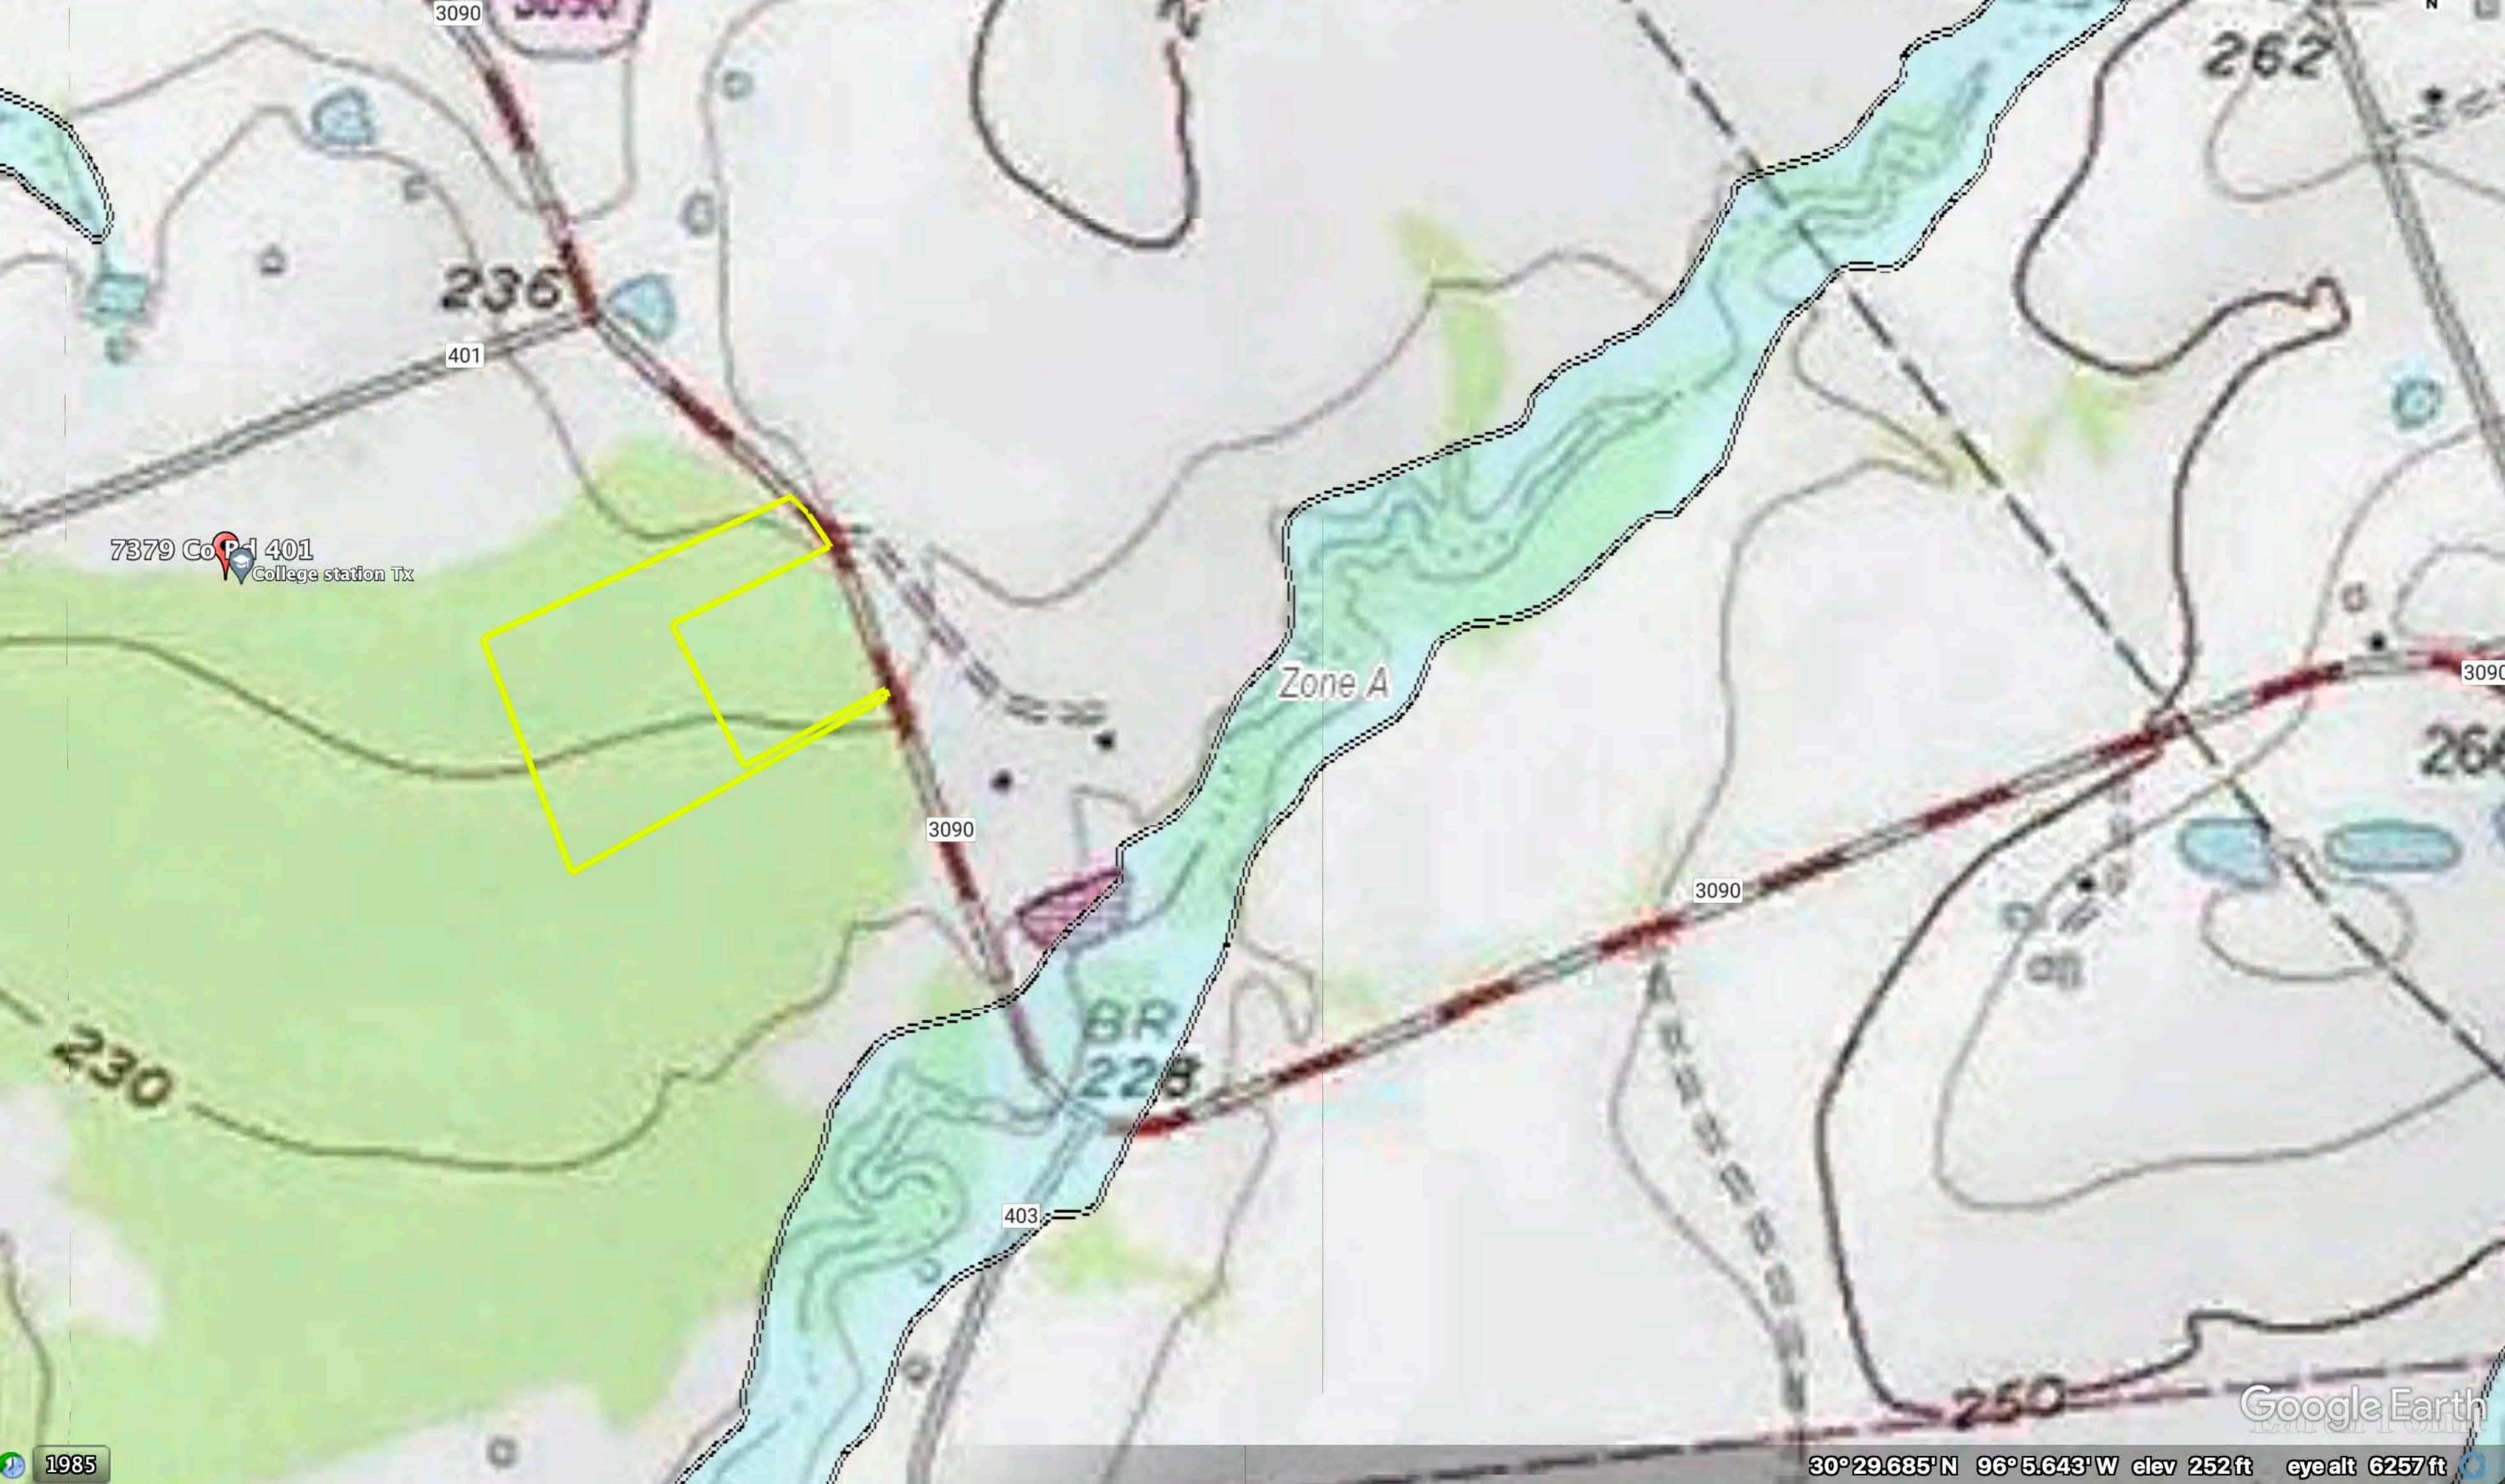

3090

3090

Google Earth

30° 29.623' N 96° 5.660' W elev 252 ft eye alt 2111 ft

College station Tx

401

3090

3090

Zone A

Google Earth

1985

30° 29.659' N 96° 5.730' W elev 254 ft eye alt 3522 ft

FaC

LuB

3090

3090

7379 Co Rd 401  
College station Tx

Zone A

BR  
228

Google Earth

1985

30° 29.685' N 96° 5.643' W elev 252 ft eye alt 6257 ft