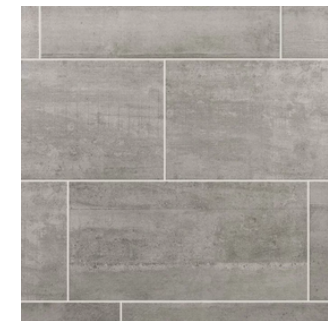

CONCRETE GRAY
CERAMIC TILE