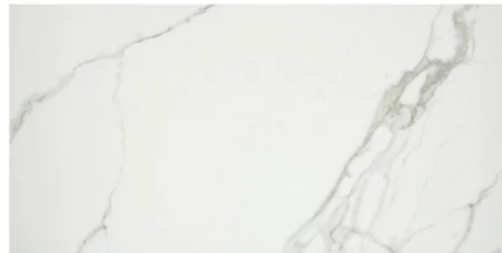

COUNTERTOP
CARRARA MIST
QUARTZ

CONCRETE GRAY
CERAMIC TILE

MASTER BATHROOM

VANITY LIGHTS

COUNTERTOP
CARRARA MIST
QUARTZ

HARDWARE

FLOORS, SHOWER & TUB
SURROUNDING
BRINDISI SKU: 100984491

SHOWER
FLOOR TILE