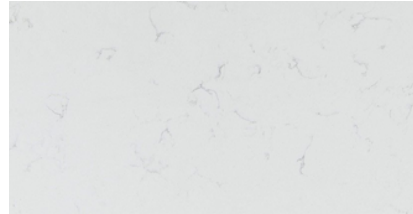

COUNTERTOP
CARRARA MIST
QUARTZ

CONCRETE GRAY
CERAMIC TILE

MASTER BATHROOM

VANITY LIGHTS

COUNTERTOP
CARRARA MIST
QUARTZ

HARDWARE

FLOORS, SHOWER & TUB
SURROUNDING
BRINDISI SKU: 100984491

SHOWER
FLOOR TILE