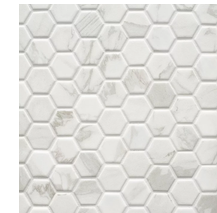

WHITE UPPER
CABINETETS

POWDER ROOM

WHITE PEDESTAL

VANITY LIGHT

FLOOR TILE
BAYONA NIGHT
PORCELAIN
TILE

VANITY LIGHTS

SHOWER TILE

WHITE CABINETS

COUNTERTOP
CARRARA MIST
QUARTZ

CONCRETE GRAY
CERAMIC TILE

MASTER BATHROOM

VANITY LIGHTS

COUNTERTOP
CARRARA MIST
QUARTZ

HARDWARE

FLOORS, SHOWER & TUB
SURROUNDING
BRINDISI SKU: 100984491

SHOWER
FLOOR TILE

LOWER
CABINETSS
(MILLSTONE)

CEILING FANS
LIVING & MASTER BEDROOM

EXTERIOR LIGHTS

UTILITY ROOM TILE

APPLIANCES

SELECTIONS ARE SUBJECT TO CHANGE DEPENDING ON AVAILABILITY