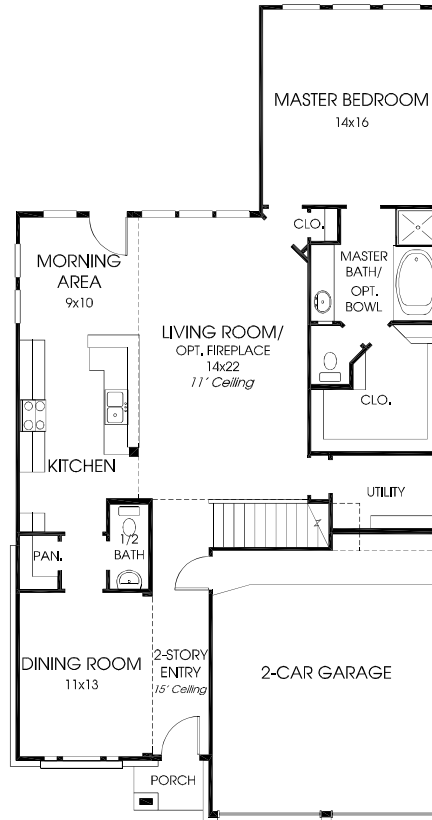

DESIGNS

Plan 2499W

This home contains approximately 2,499 square feet and includes four bedrooms and two and a half baths.

05/14/2010 - Perry Homes
(CL&CL-W)

Note: The options listed on this brochure are available at an additional cost.

PERRY HOMES