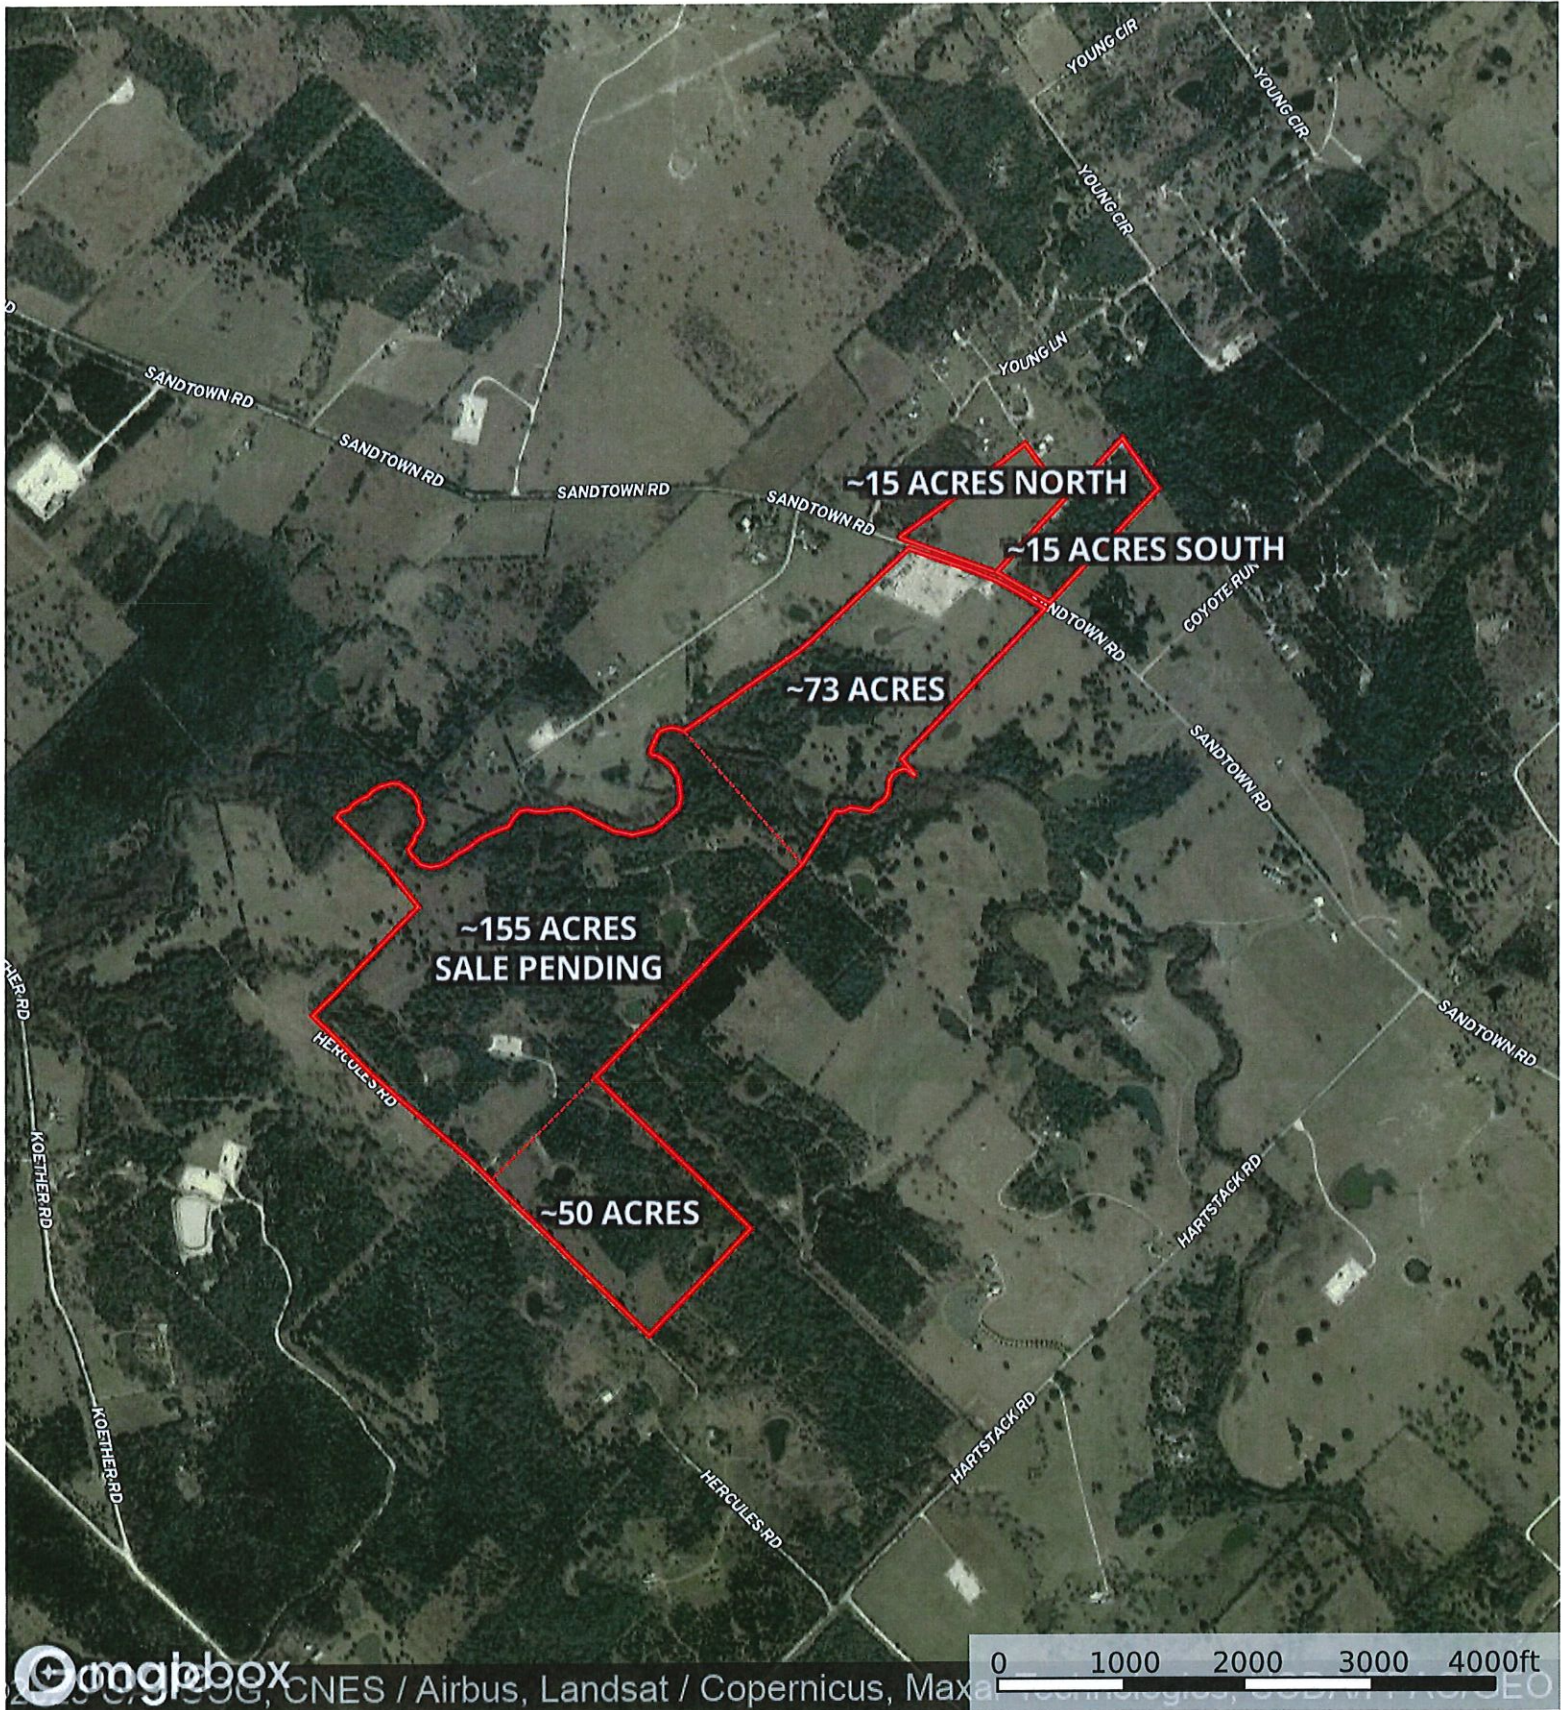

Milam Properties - TBD Hercules ~50 acres  
Texas, AC +/-

- Direction 1
- Boundary
- 100 Year Floodplain
- 500 Year Floodplain
- Floodway
- Special
- Unmapped/ Not Included
- Wetlands
- Riparian
- Crude Oil
- Natural Gas
- Other

--- Road / Trail 1    Boundary