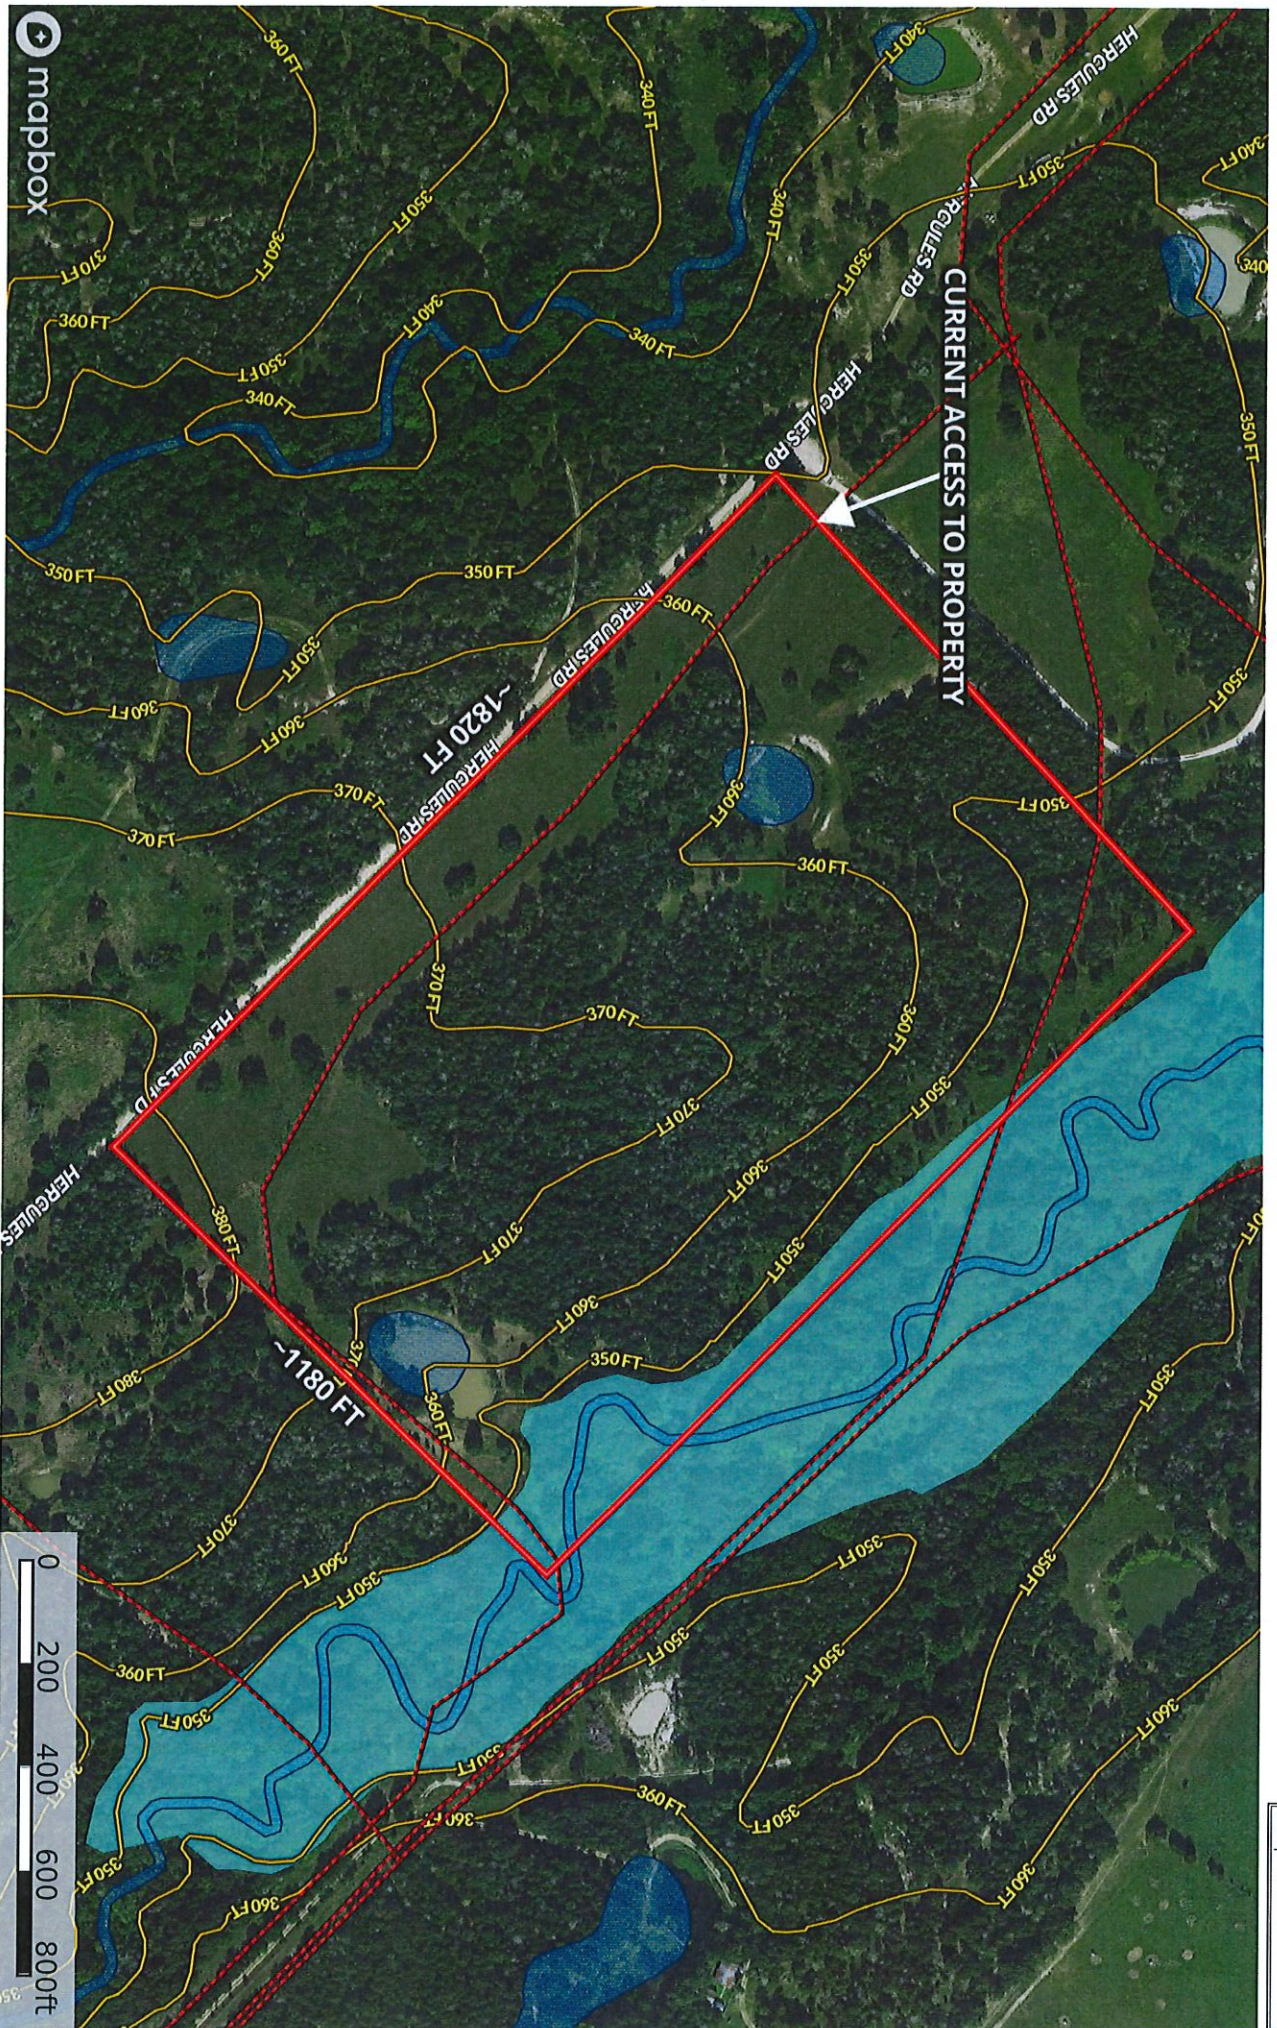

Milam Properties - TBD Hercules ~50 acres  
Texas, AC +/-

- Direction 1
- Boundary
- 100 Year Floodplain
- 500 Year Floodplain
- Floodway
- Special
- Unmapped/ Not Included
- Wetlands
- Riparian
- Crude Oil
- Natural Gas
- Other

--- Road / Trail 1    Boundary