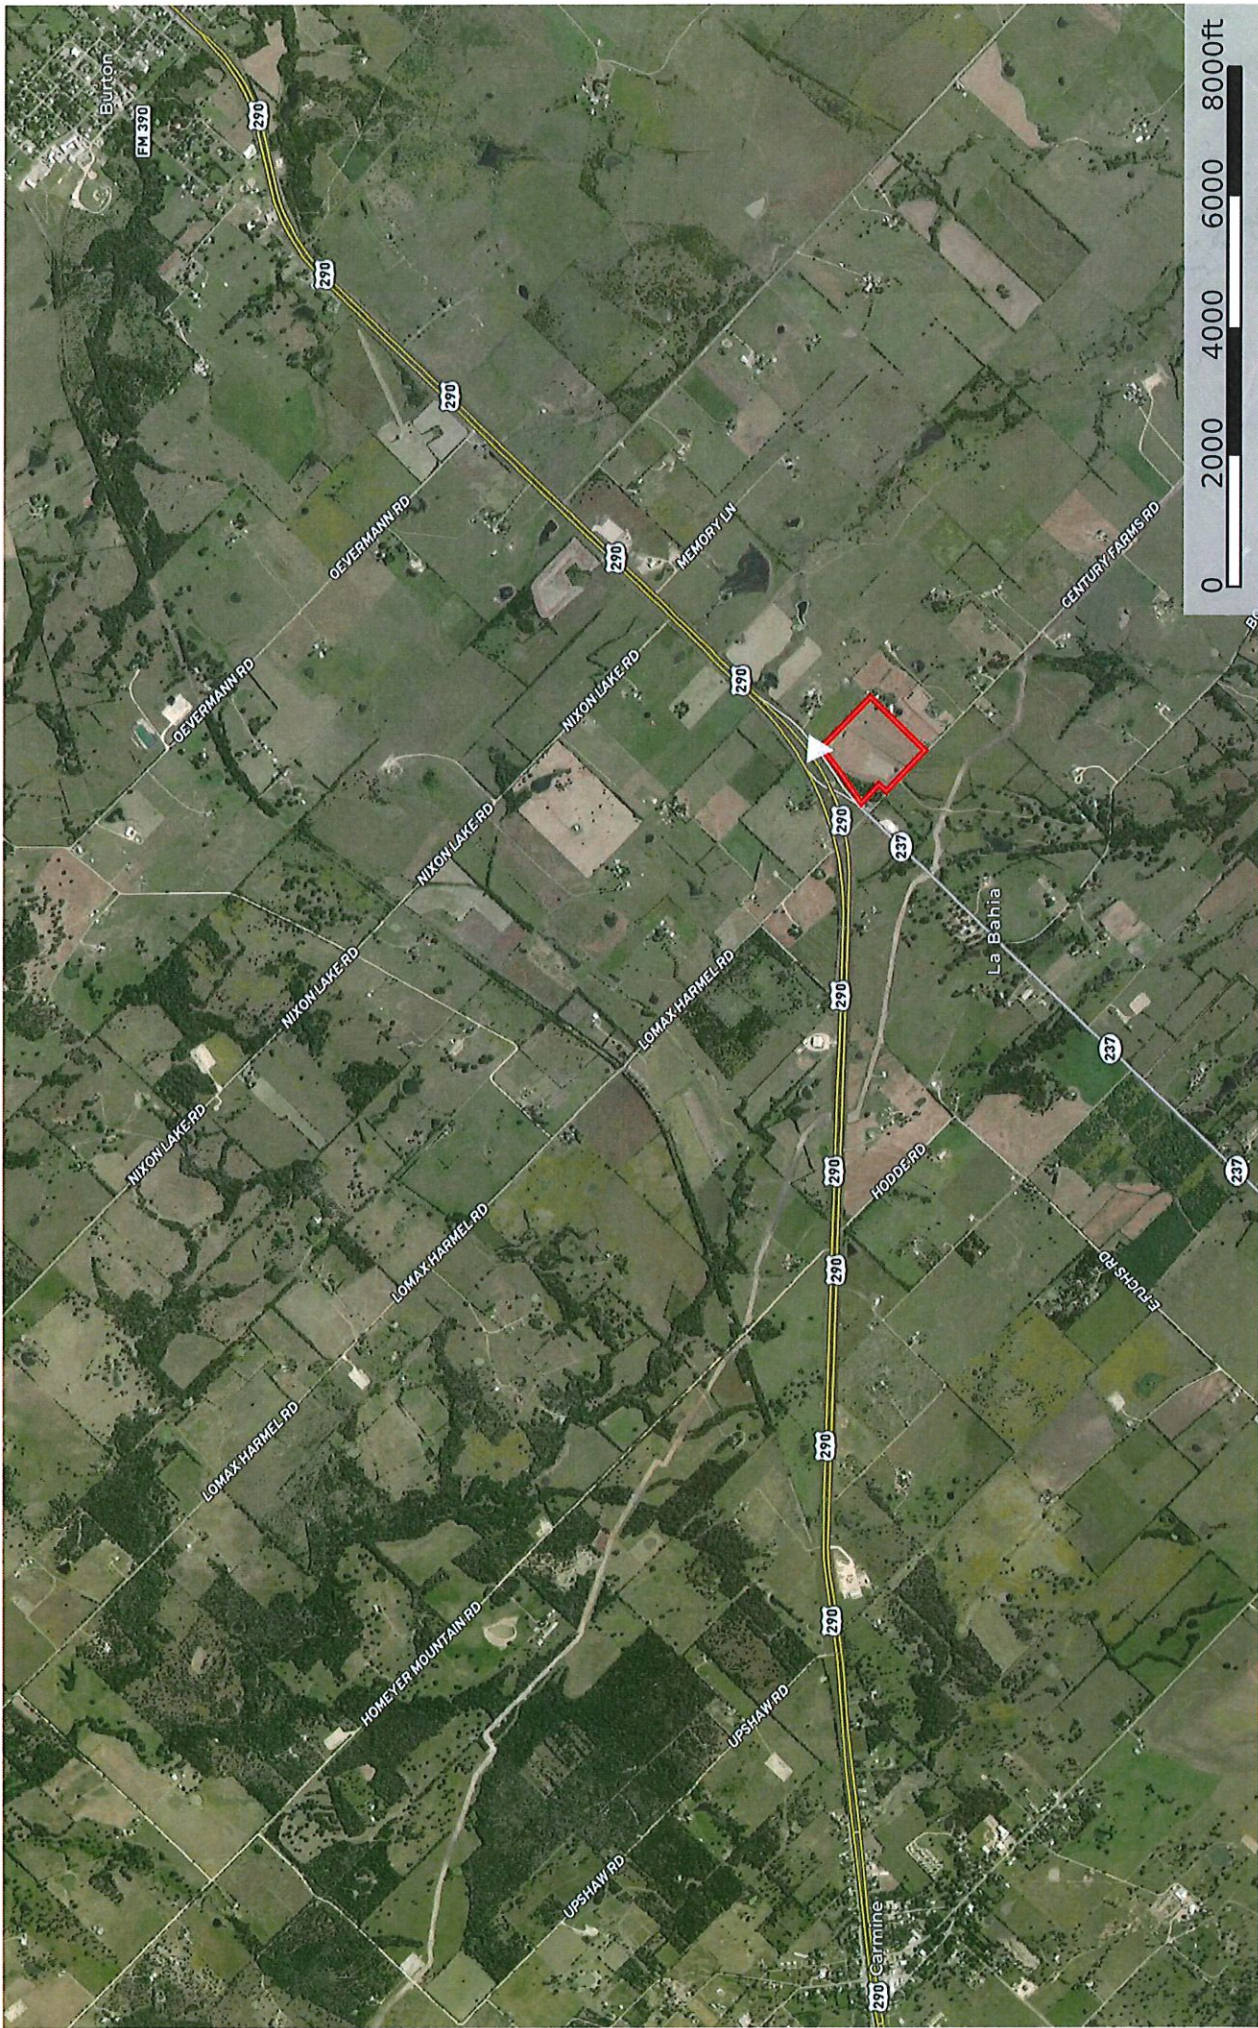

mapbox

Direction 1 Boundary Stream, Intermittent River/Creek Water Body

Milam Properties - TBD Century Farms - 31 Acres
Texas, AC +/-

Direction 1 Boundary