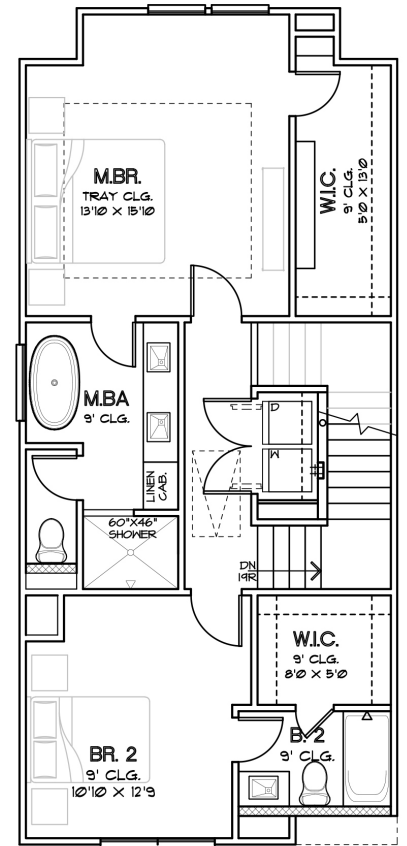

CITY HOMES
CHOICE

PALISADES PARK
2,003 SQ.FT.

FIRST FLOOR

SECOND FLOOR

THIRD FLOOR

CHOICE IS THE ULTIMATE LUXURY