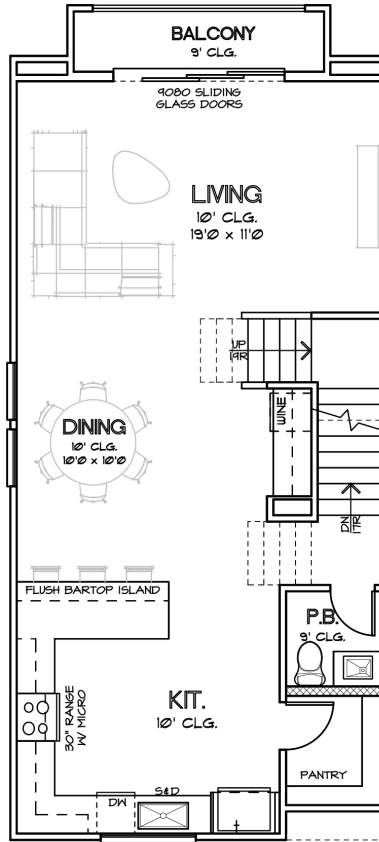

CITY HOMES
CHOICE

PALISADES PARK
2,003 SQ.FT.

FIRST FLOOR

SECOND FLOOR

THIRD FLOOR

CHOICE IS THE ULTIMATE LUXURY