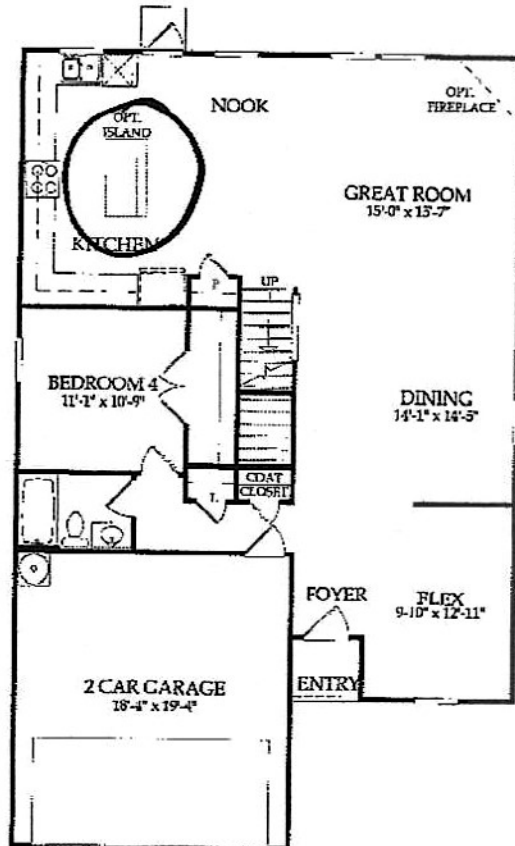

Sunrise Pines

MESILLA

2,606 Square Feet

- 4 Bedrooms
- 3 Baths
- Flex Space
- Game Room ✓
- 2-Car Garage

OPTIONAL:

- Covered Patio
- Kitchen Island
- Study in lieu of Flex
- Bedroom in lieu of Game Room
- Owner's Bath:
 - Linen
 - Shower
 - Tub/Shower with Full Wall or Half Wall

DS
3/5

DS
CDS

Optional Covered Patio

Optional Bedroom in lieu of Game Room

Optional Study in lieu of Flex