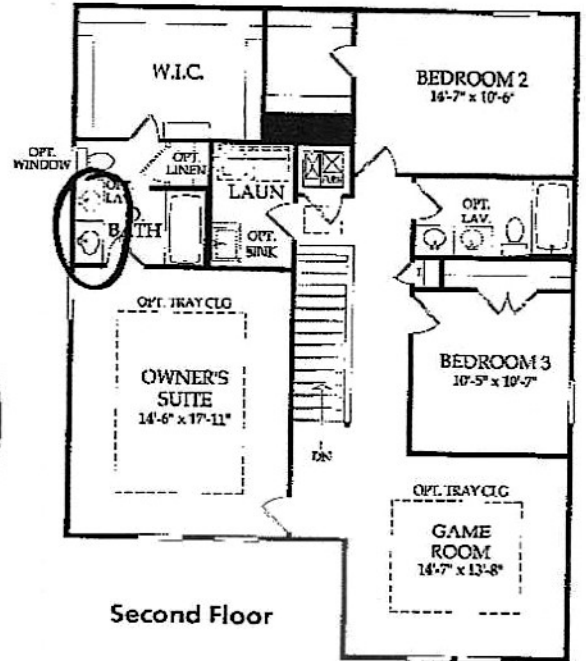

Sunrise Pines

MESILLA

2,606 Square Feet

- 4 Bedrooms
- 3 Baths
- Flex Space
- Game Room ✓
- 2-Car Garage

OPTIONAL:

- Covered Patio
- Kitchen Island
- Study in lieu of Flex
- Bedroom in lieu of Game Room
- Owner's Bath:
 - Linen
 - Shower
 - Tub/Shower with Full Wall or Half Wall

DS
3/5

DS
CDS

Optional Covered Patio

Optional Bedroom in lieu of Game Room

Optional Study in lieu of Flex