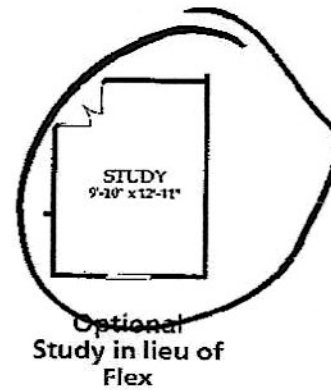

Sunrise Pines

MESILLA

2,606 Square Feet

- 4 Bedrooms
- 3 Baths
- Flex Space
- Game Room ✓
- 2-Car Garage

OPTIONAL:

- Covered Patio
- Kitchen Island
- Study in lieu of Flex
- Bedroom in lieu of Game Room
- Owner's Bath:
 - Linen
 - Shower
 - Tub/Shower with Full Wall or Half Wall

DS
3/5

DS
CDS

Optional Covered Patio

Optional Bedroom in lieu of Game Room

Optional Study in lieu of Flex