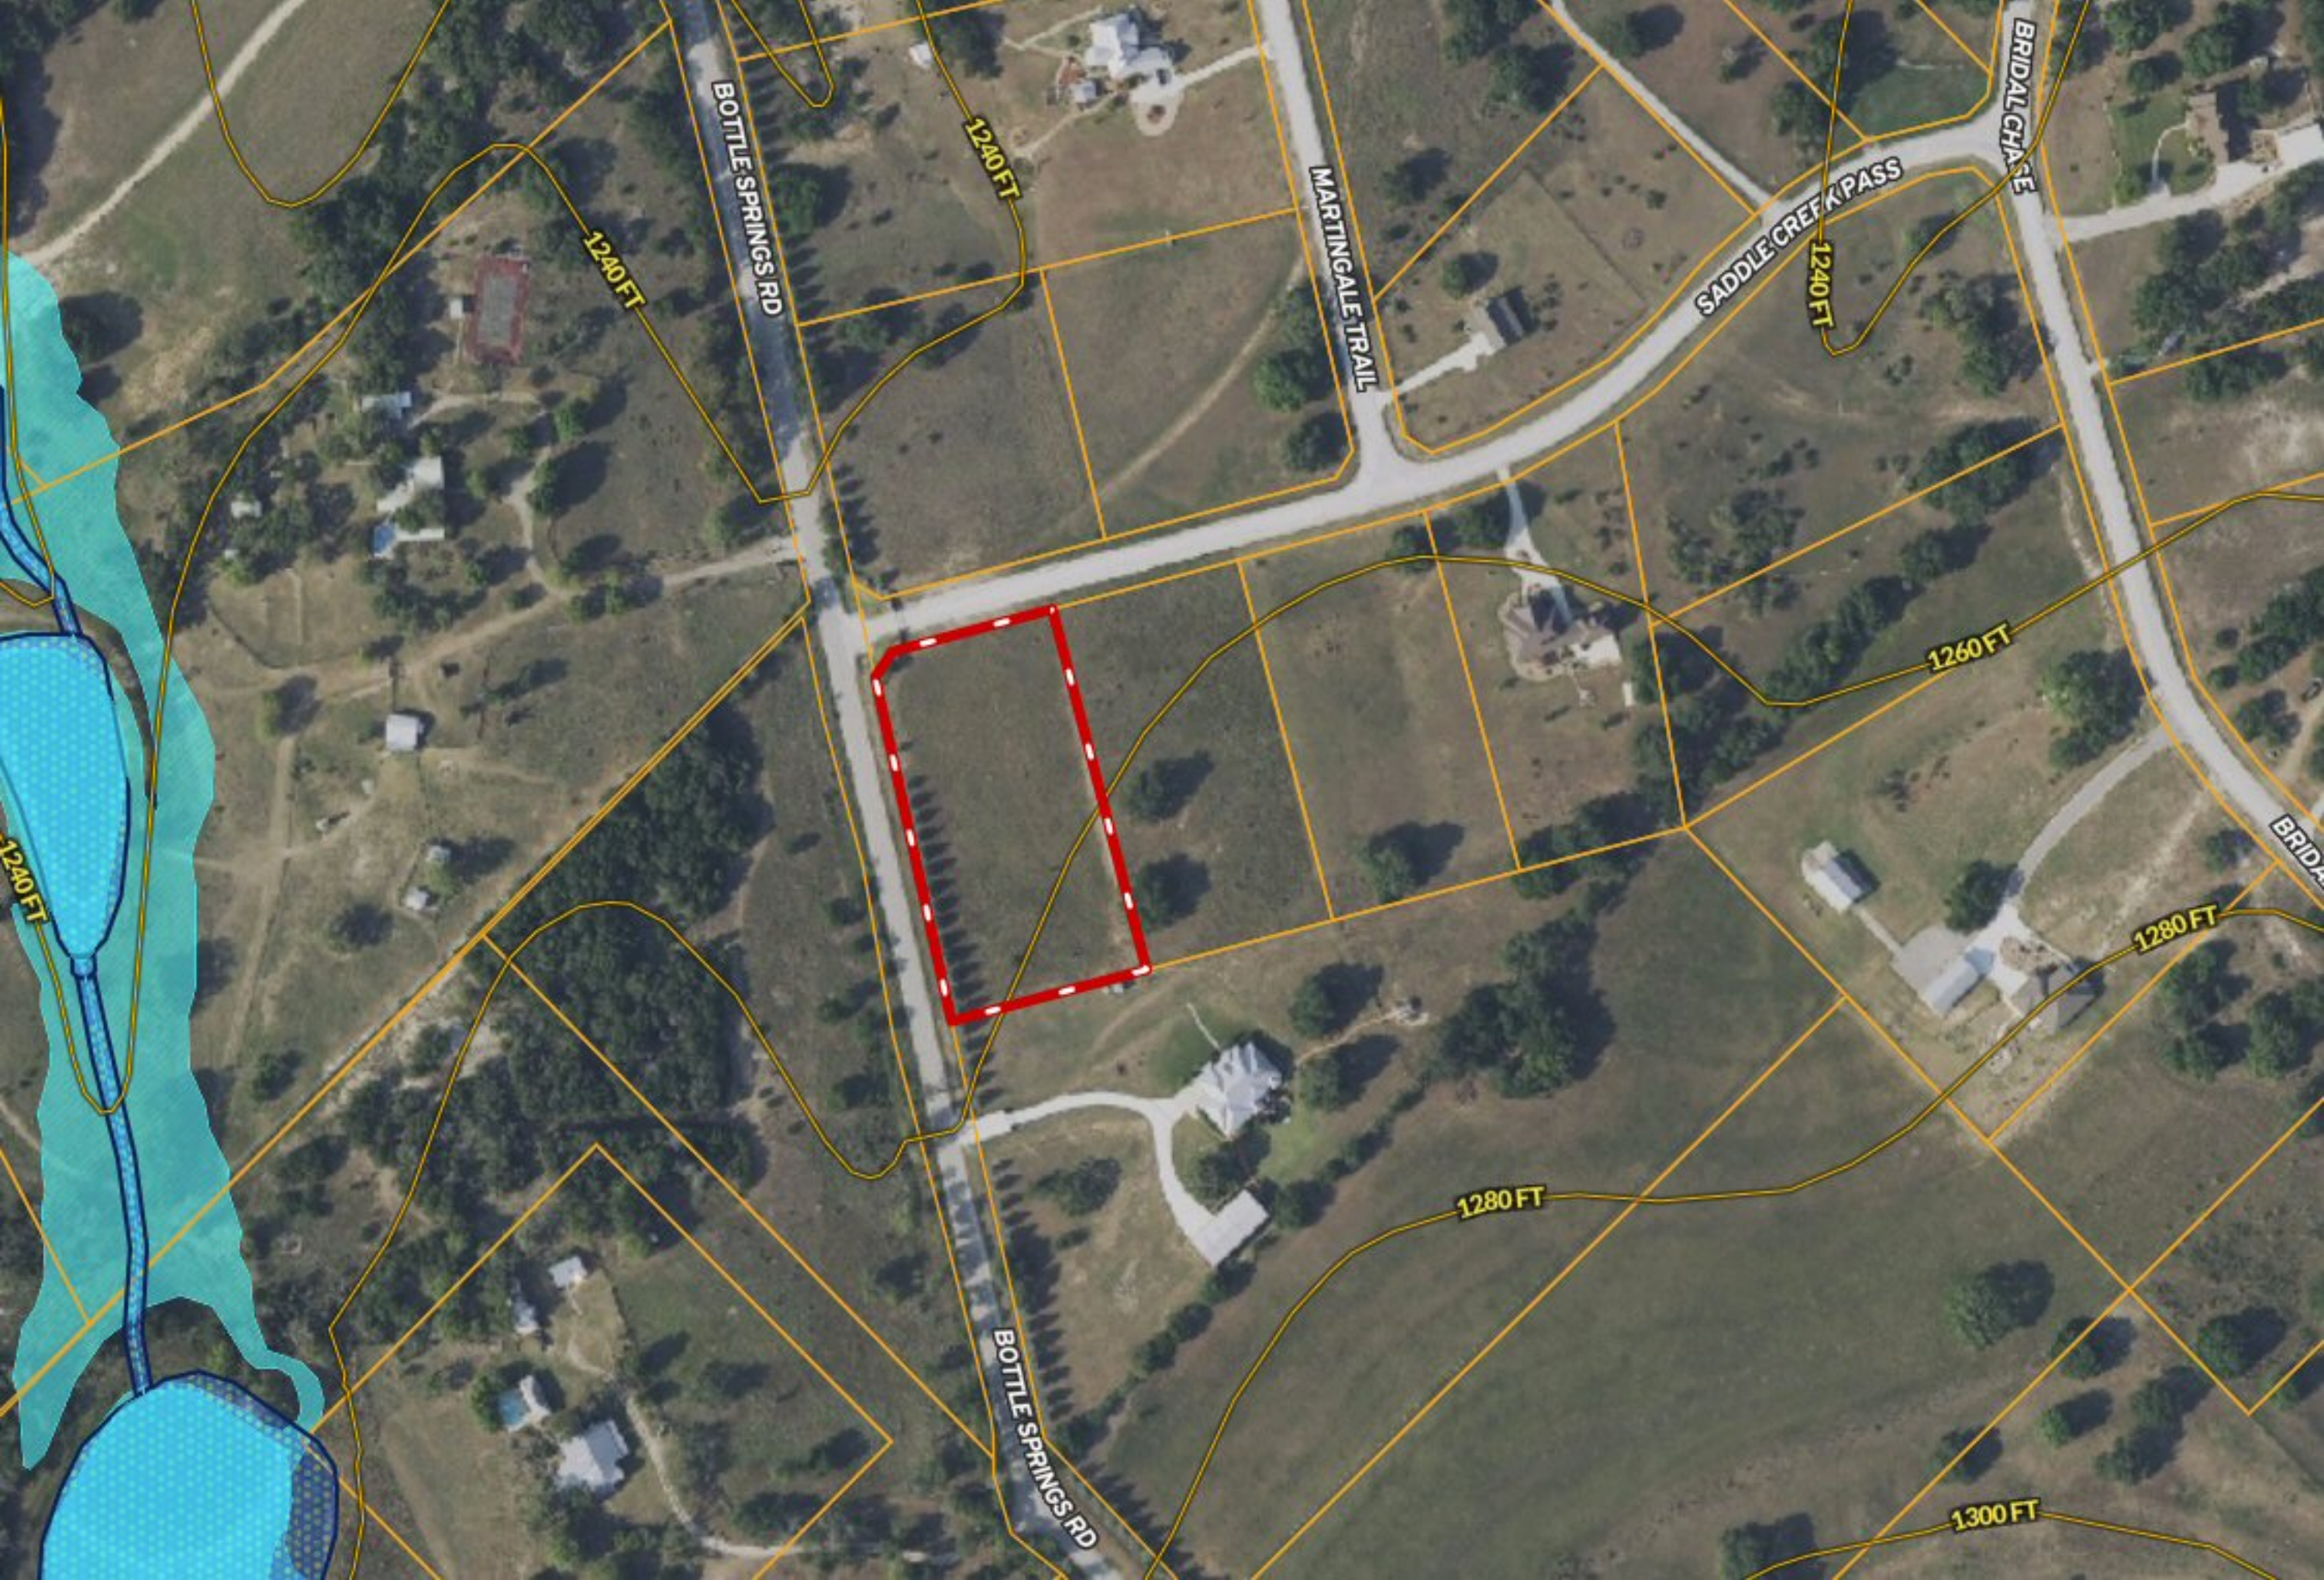

**** TWO ACRES ** Lot 604 Saddle Creek Pass ~ Bridlegate**

SAN JULIAN CREEK 1200 FT

BOTTLE SPRINGS RD

1240 FT

1220 FT
1200 FT

1240 FT

SADDLE CREEK PASS

RIDAL CHASE

1220 FT

1240 FT

1260 FT

1240 FT

1240 FT

BOTTLE SPRINGS RD

1280 FT

BOTTLE SPRINGS RD

MARTINGALE TRAIL

SADDLE CREEK PASS

BRIDAL CHASE

1240 FT

1240 FT

1240 FT

1260 FT

1280 FT

1280 FT

BOTTLE SPRINGS RD

1300 FT

1240 FT

SADDLE CREEK PASS

BOTTLE SPRINGS RD

BOTTLE SPH