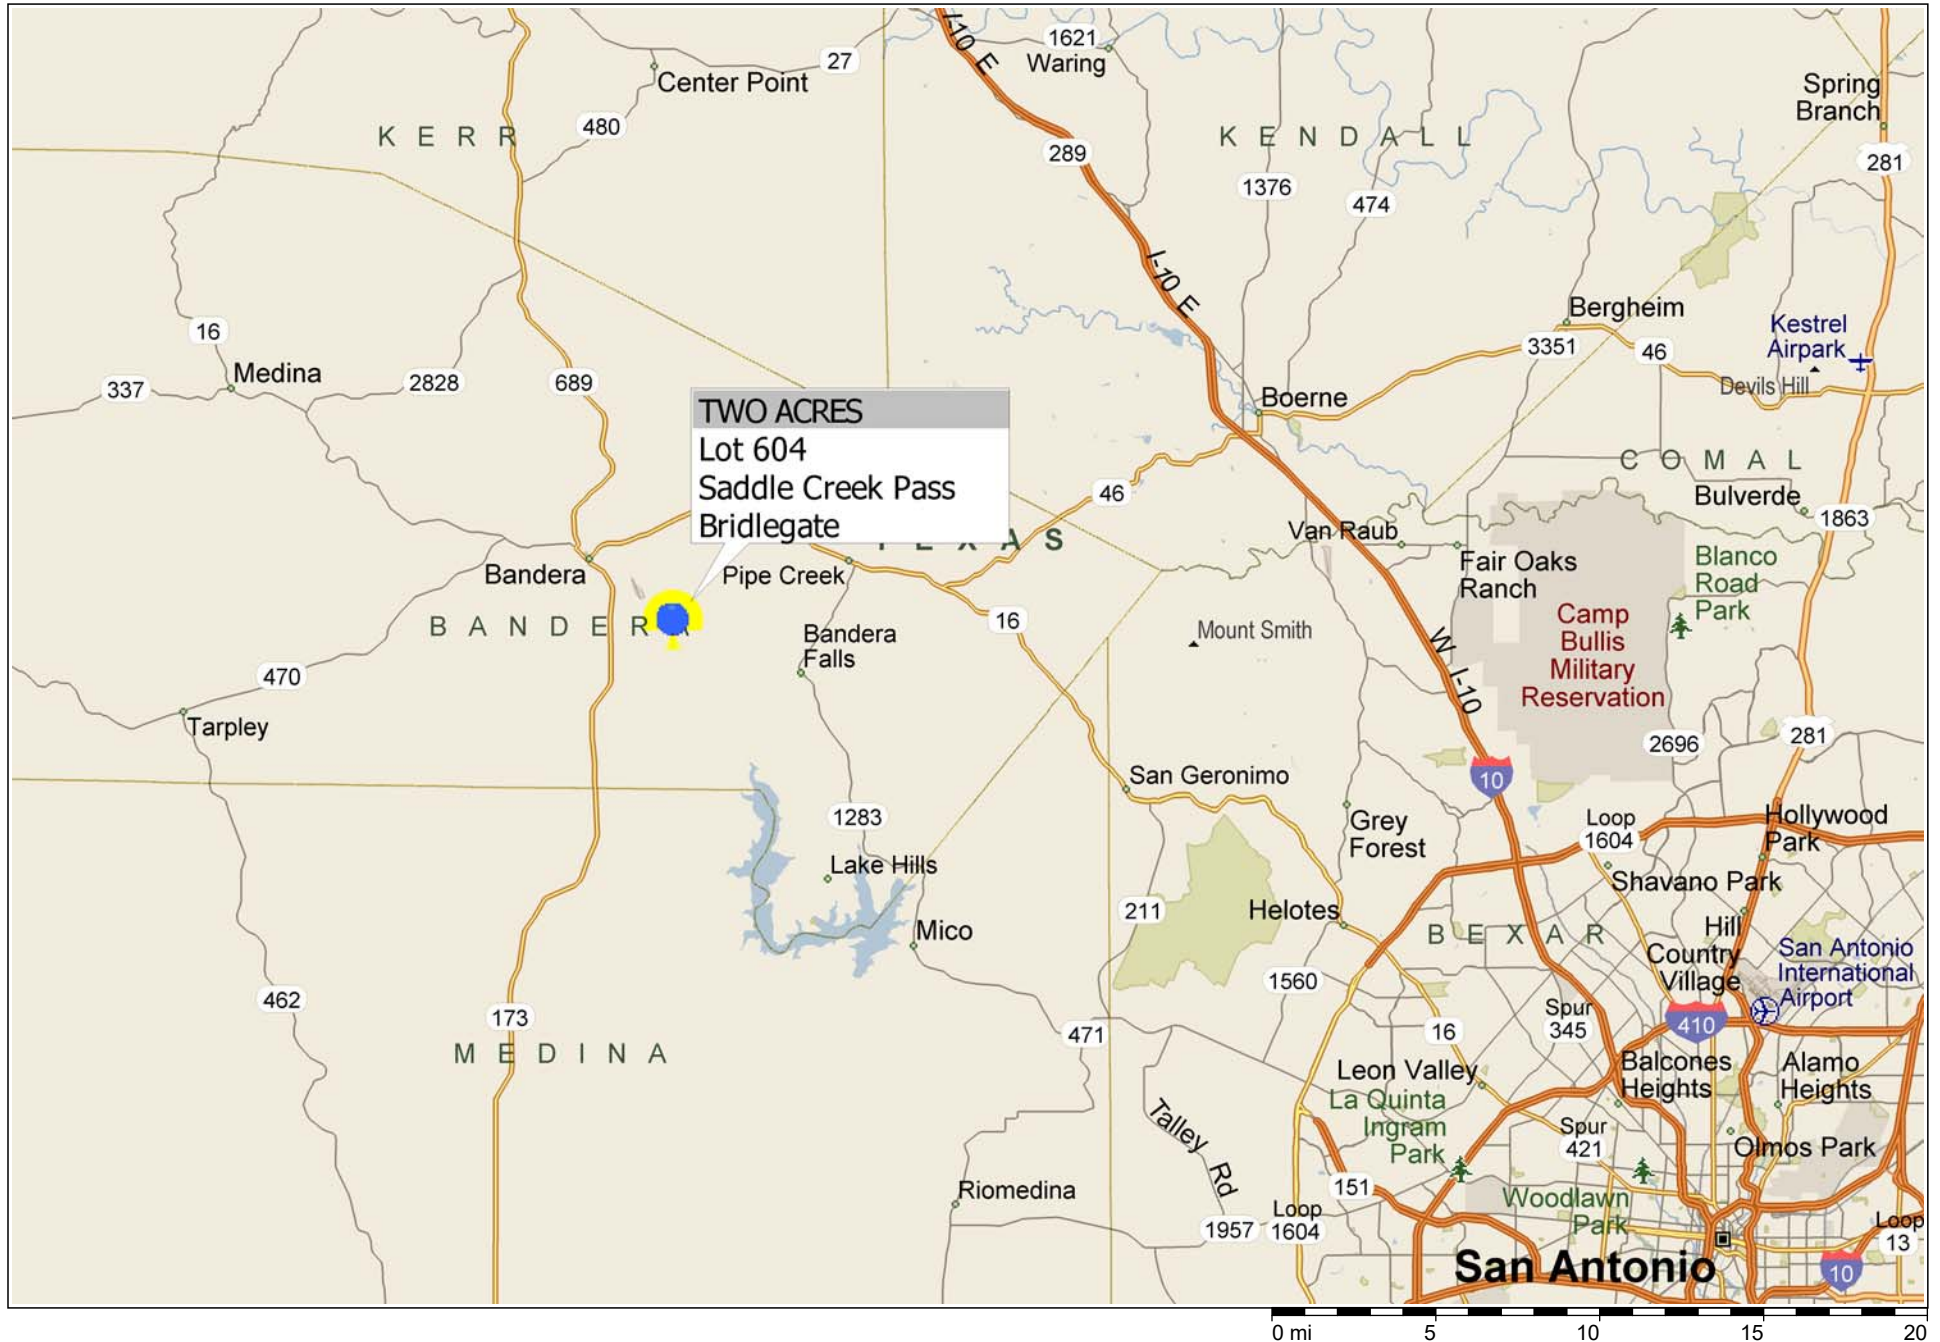

**** TWO ACRES ** Lot 604 Saddle Creek Pass ~ Bridlegate**

SAN JULIAN CREEK 1200 FT

BOTTLE SPRINGS RD

1240 FT

1220 FT
1200 FT

1240 FT

SADDLE CREEK PASS

RIDAL CHASE

1220 FT

1240 FT

1260 FT

1240 FT

1240 FT

BOTTLE SPRINGS RD

1280 FT

BOTTLE SPRINGS RD

MARTINGALE TRAIL

SADDLE CREEK PASS

BRIDAL CHASE

1240 FT

1240 FT

1240 FT

1260 FT

1280 FT

1280 FT

BOTTLE SPRINGS RD

1300 FT

1240 FT

SADDLE CREEK PASS

BOTTLE SPRINGS RD

BOTTLE SPH