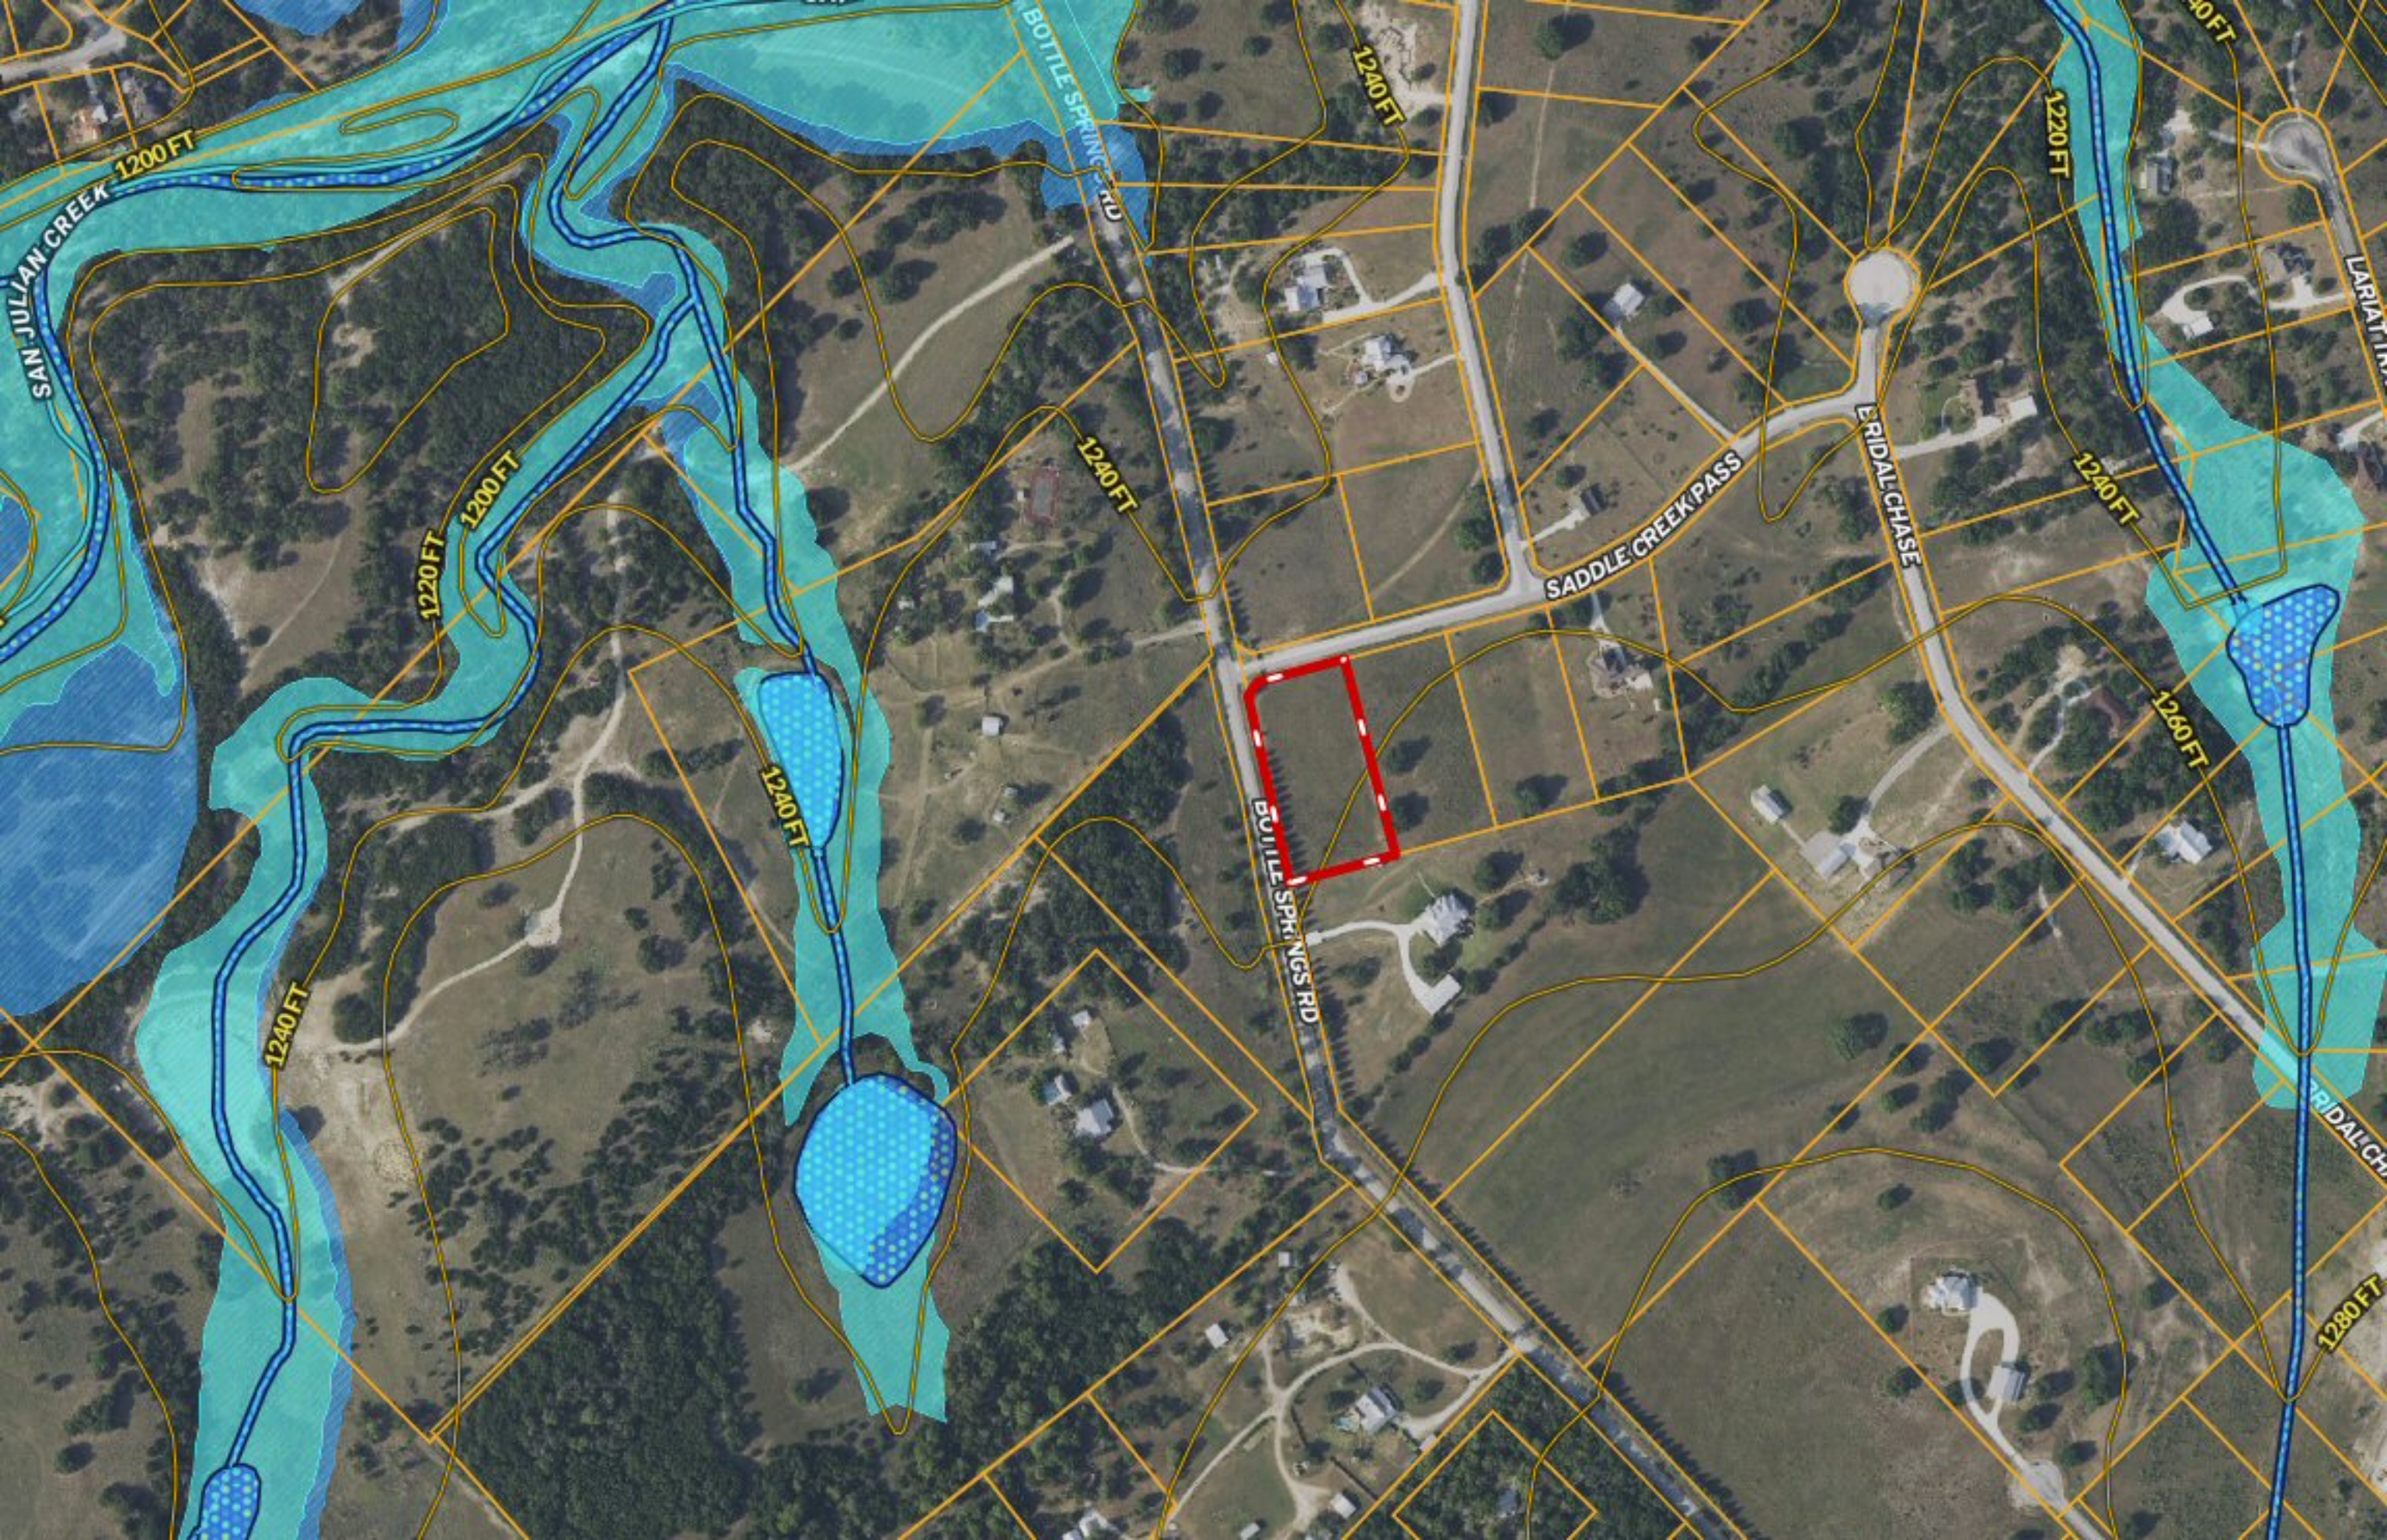

**** TWO ACRES ** Lot 604 Saddle Creek Pass ~ Bridlegate**

SAN JULIAN CREEK 1200 FT

BOTTLE SPRINGS RD

1240 FT

1220 FT
1200 FT

1240 FT

SADDLE CREEK PASS

RIDAL CHASE

1220 FT

1240 FT

1260 FT

1240 FT

1240 FT

BOTTLE SPRINGS RD

1280 FT

BOTTLE SPRINGS RD

MARTINGALE TRAIL

SADDLE CREEK PASS

BRIDAL CHASE

1240 FT

1240 FT

1240 FT

1260 FT

1280 FT

1280 FT

BOTTLE SPRINGS RD

1300 FT

1240 FT

SADDLE CREEK PASS

BOTTLE SPRINGS RD

BOTTLE SPH