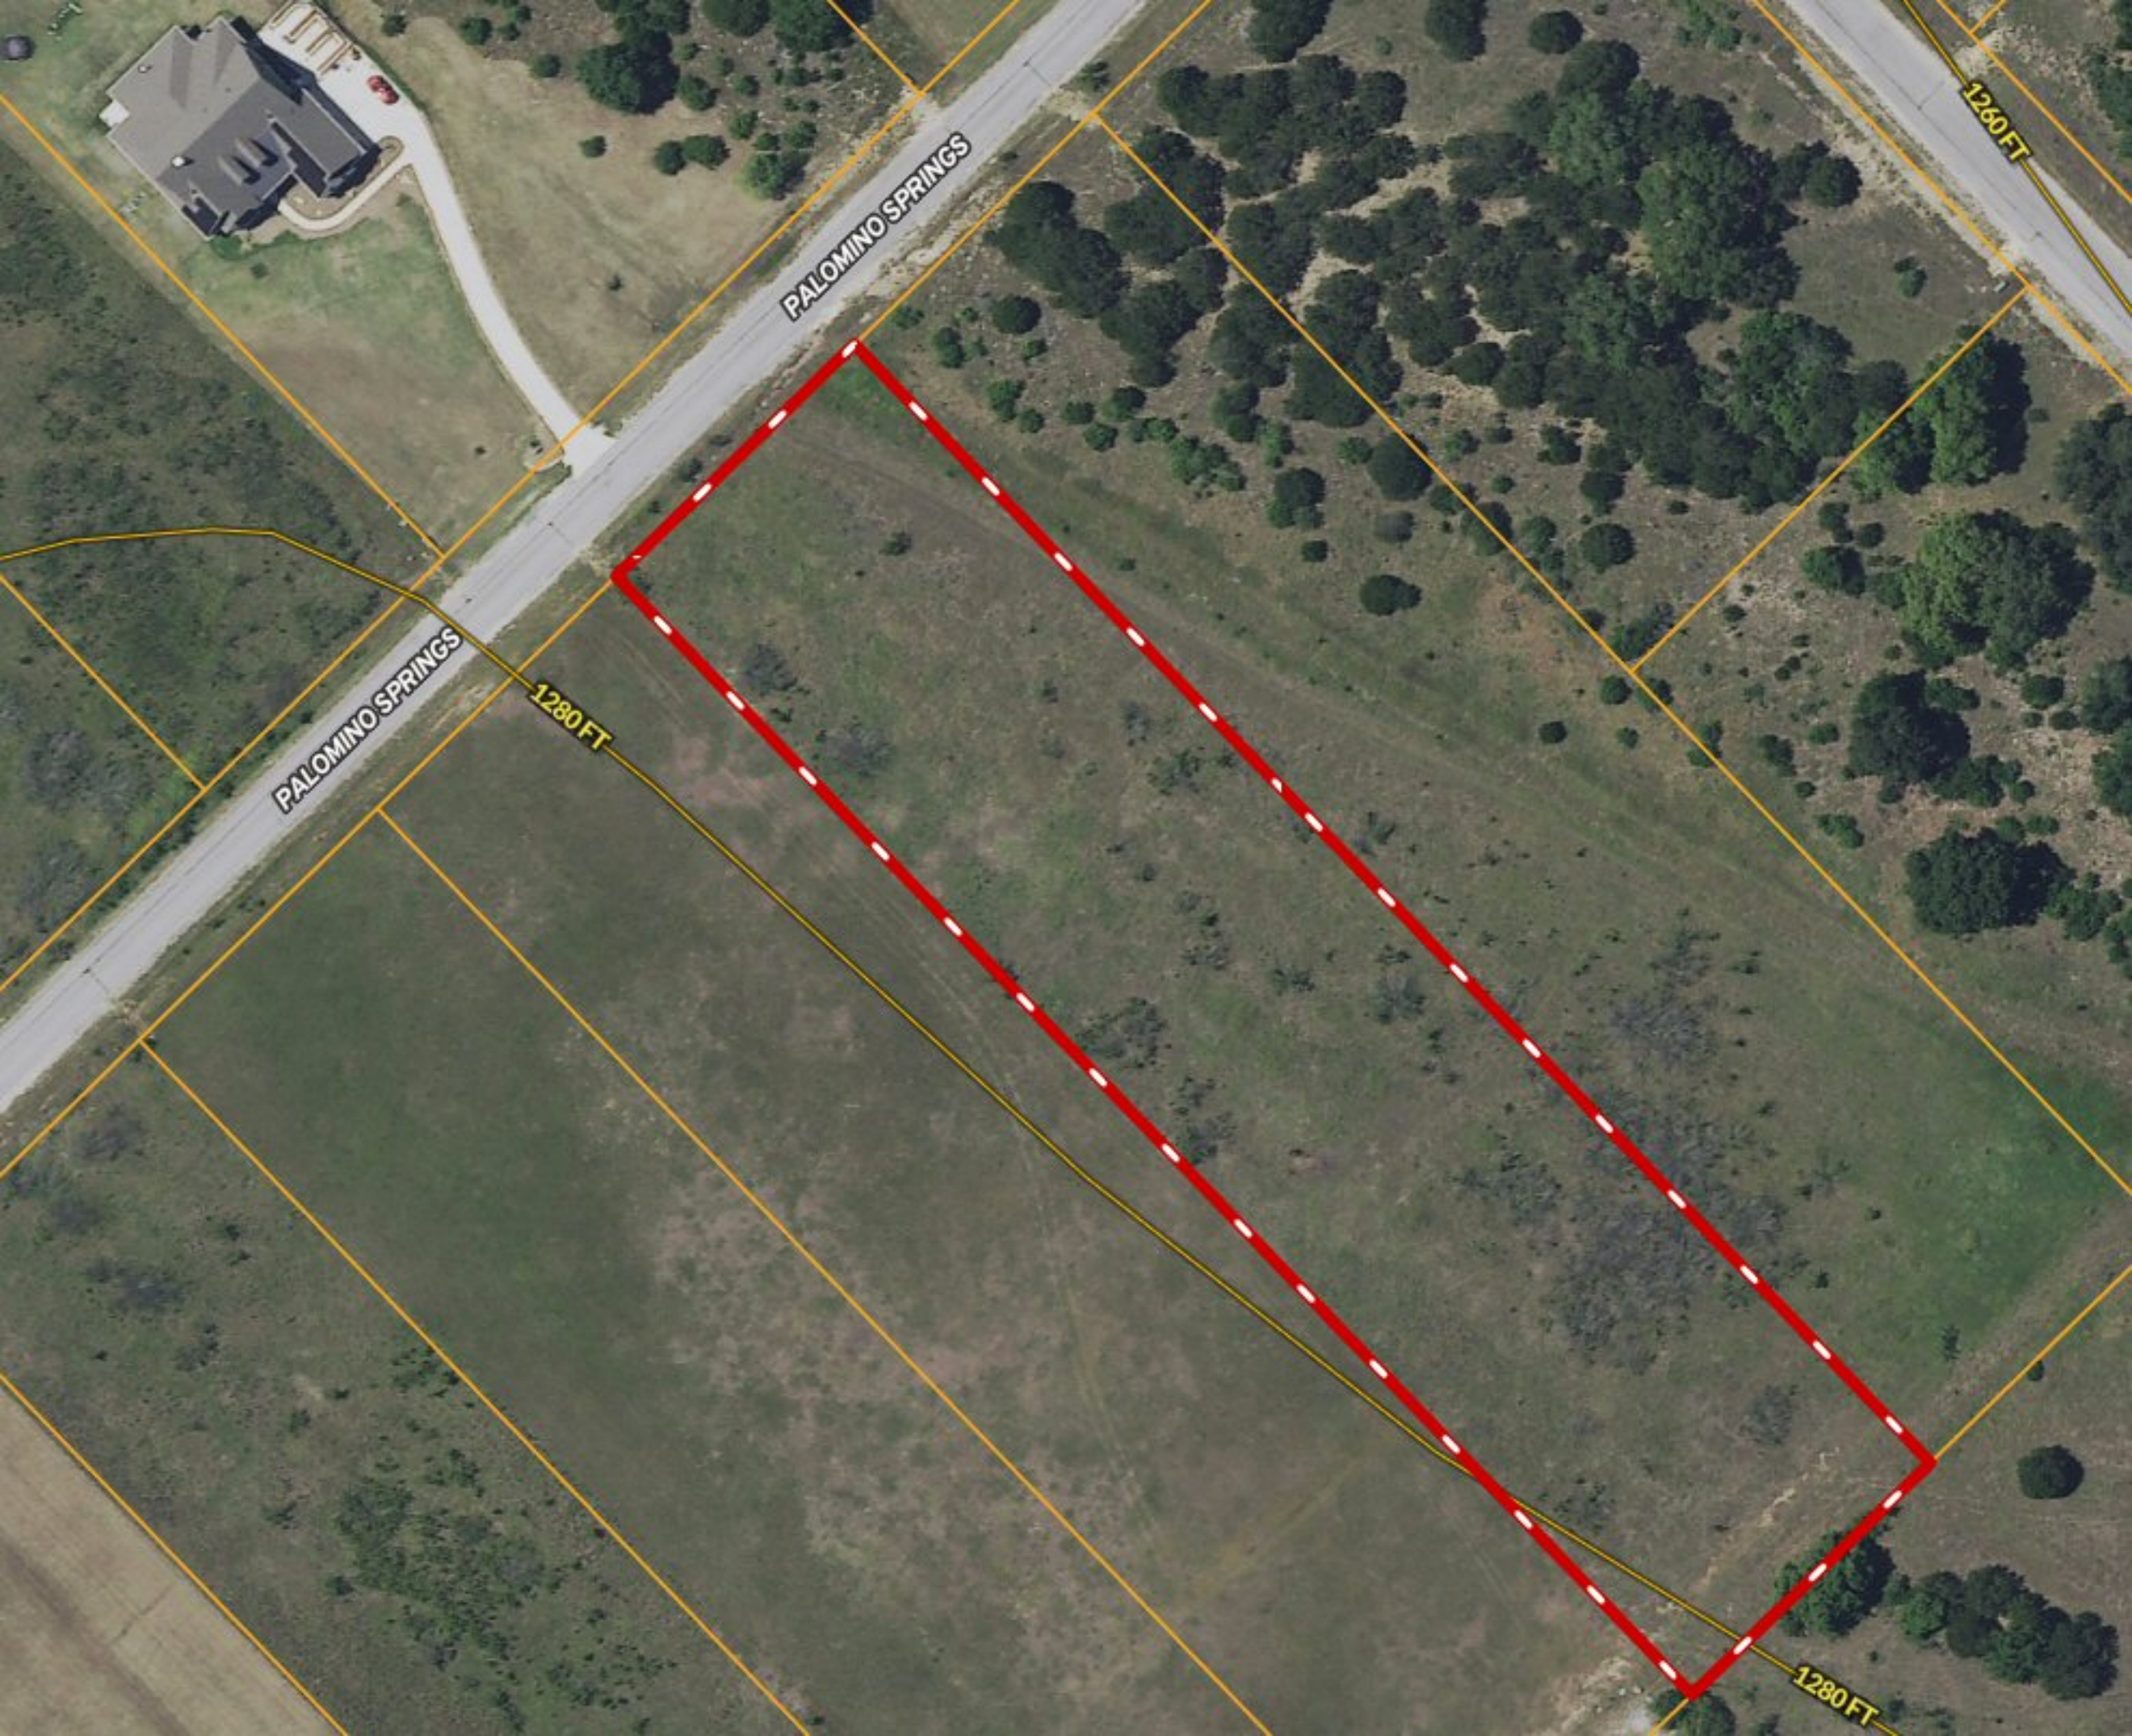

**** 2.4 ACRES ** Lot 276 Palomino Springs ~ Bandera TX**

Copyright © and (P) 1988–2010 Microsoft Corporation and/or its suppliers. All rights reserved. <http://www.microsoft.com/mappoint/>
Certain mapping and direction data © 2010 NAVTEQ. All rights reserved. The Data for areas of Canada includes information taken with permission from Canadian authorities, including: © Her Majesty the Queen in Right of Canada, © Queen's Printer for Ontario. NAVTEQ and NAVTEQ ON BOARD are trademarks of NAVTEQ. © 2010 Tele Atlas North America, Inc. All rights reserved. Tele Atlas and Tele Atlas North America are trademarks of Tele Atlas, Inc. © 2010 by Applied Geographic Systems. All rights reserved.

1280 FT

PALOMINO SPRINGS

HORSESHOE FALLS

1240 FT

APPALOOSA

1280 FT

HORSESHOE FALLS

PALOMINO SPRINGS

1300 FT

PALOMINO SPRINGS

1260 FT

PALOMINO SPRINGS

1280 FT

1280 FT