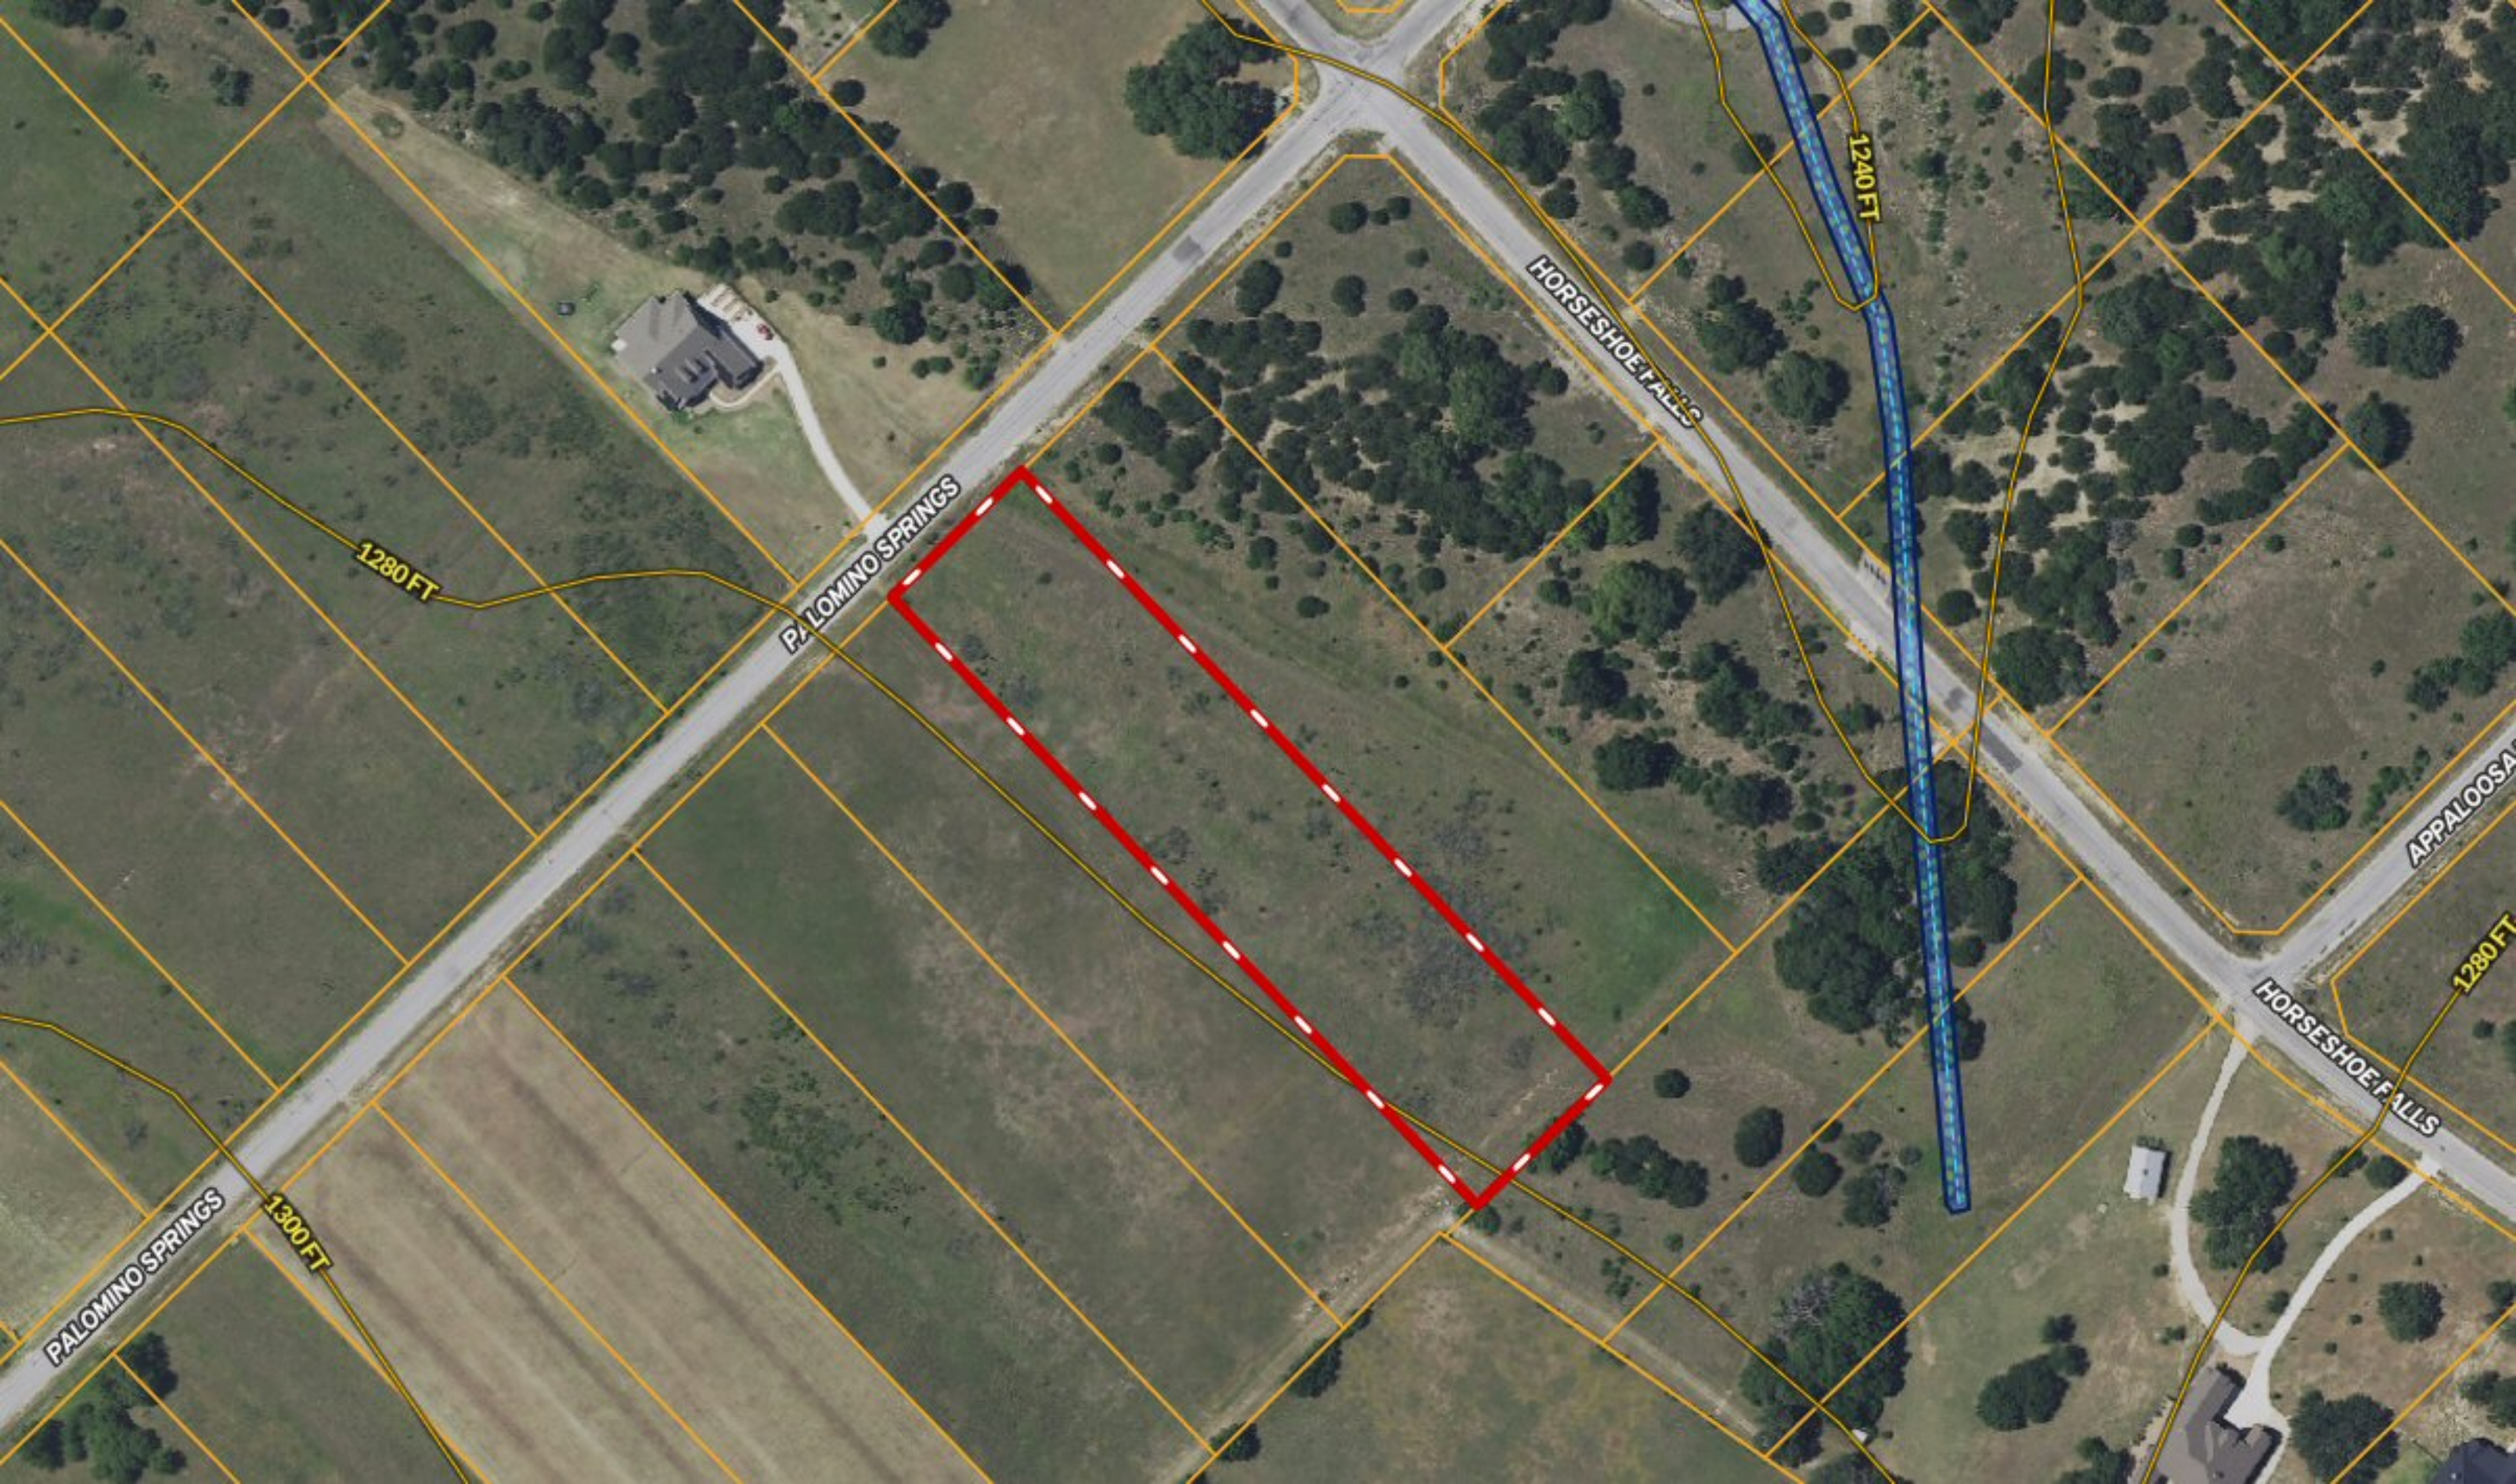

**** 2.4 ACRES ** Lot 276 Palomino Springs ~ Bandera TX**

Copyright © and (P) 1988–2010 Microsoft Corporation and/or its suppliers. All rights reserved. <http://www.microsoft.com/mappoint/>
Certain mapping and direction data © 2010 NAVTEQ. All rights reserved. The Data for areas of Canada includes information taken with permission from Canadian authorities, including: © Her Majesty the Queen in Right of Canada, © Queen's Printer for Ontario. NAVTEQ and NAVTEQ ON BOARD are trademarks of NAVTEQ. © 2010 Tele Atlas North America, Inc. All rights reserved. Tele Atlas and Tele Atlas North America are trademarks of Tele Atlas, Inc. © 2010 by Applied Geographic Systems. All rights reserved.

1280 FT

PALOMINO SPRINGS

HORSESHOE FALLS

1240 FT

APPALOOSA

1280 FT

HORSESHOE FALLS

PALOMINO SPRINGS

1300 FT

PALOMINO SPRINGS

1260 FT

PALOMINO SPRINGS

1280 FT

1280 FT