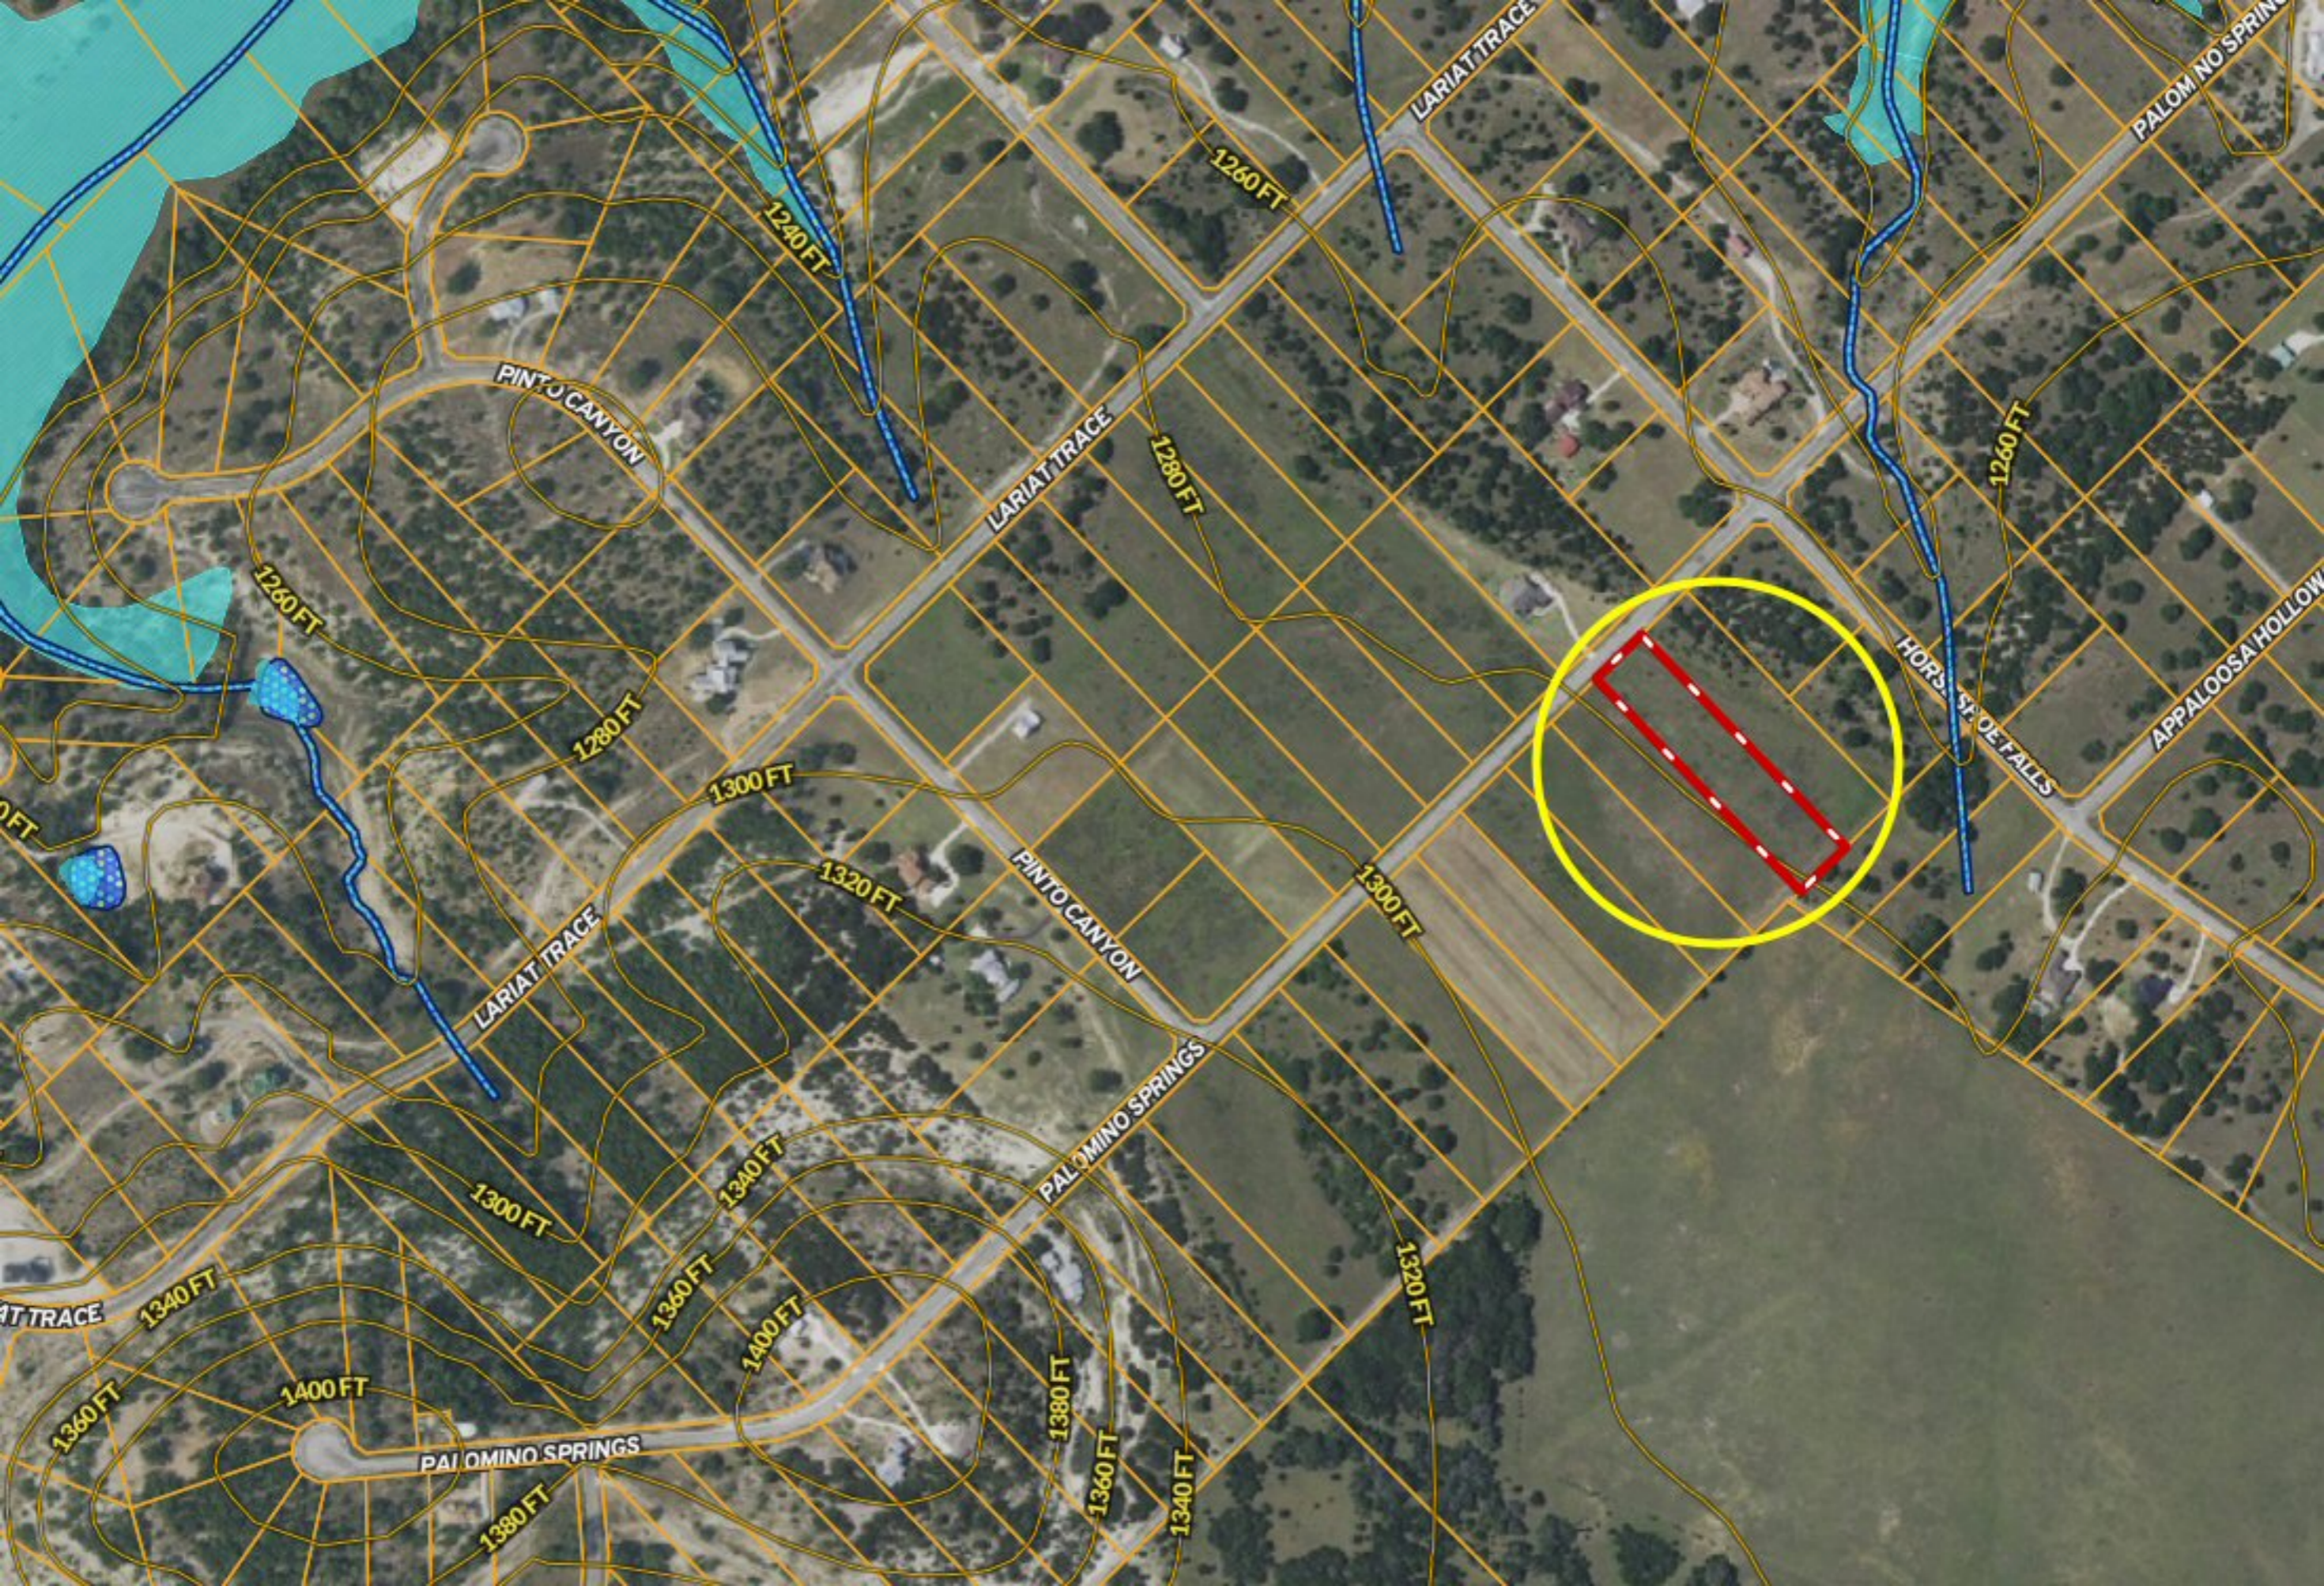

**** 2.4 ACRES ** Lot 276 Palomino Springs ~ Bandera TX**

Copyright © and (P) 1988–2010 Microsoft Corporation and/or its suppliers. All rights reserved. <http://www.microsoft.com/mappoint/>
Certain mapping and direction data © 2010 NAVTEQ. All rights reserved. The Data for areas of Canada includes information taken with permission from Canadian authorities, including: © Her Majesty the Queen in Right of Canada, © Queen's Printer for Ontario. NAVTEQ and NAVTEQ ON BOARD are trademarks of NAVTEQ. © 2010 Tele Atlas North America, Inc. All rights reserved. Tele Atlas and Tele Atlas North America are trademarks of Tele Atlas, Inc. © 2010 by Applied Geographic Systems. All rights reserved.

1280 FT

PALOMINO SPRINGS

HORSESHOE FALLS

1240 FT

APPALOOSA

1280 FT

HORSESHOE FALLS

PALOMINO SPRINGS

1300 FT

PALOMINO SPRINGS

1260 FT

PALOMINO SPRINGS

1280 FT

1280 FT