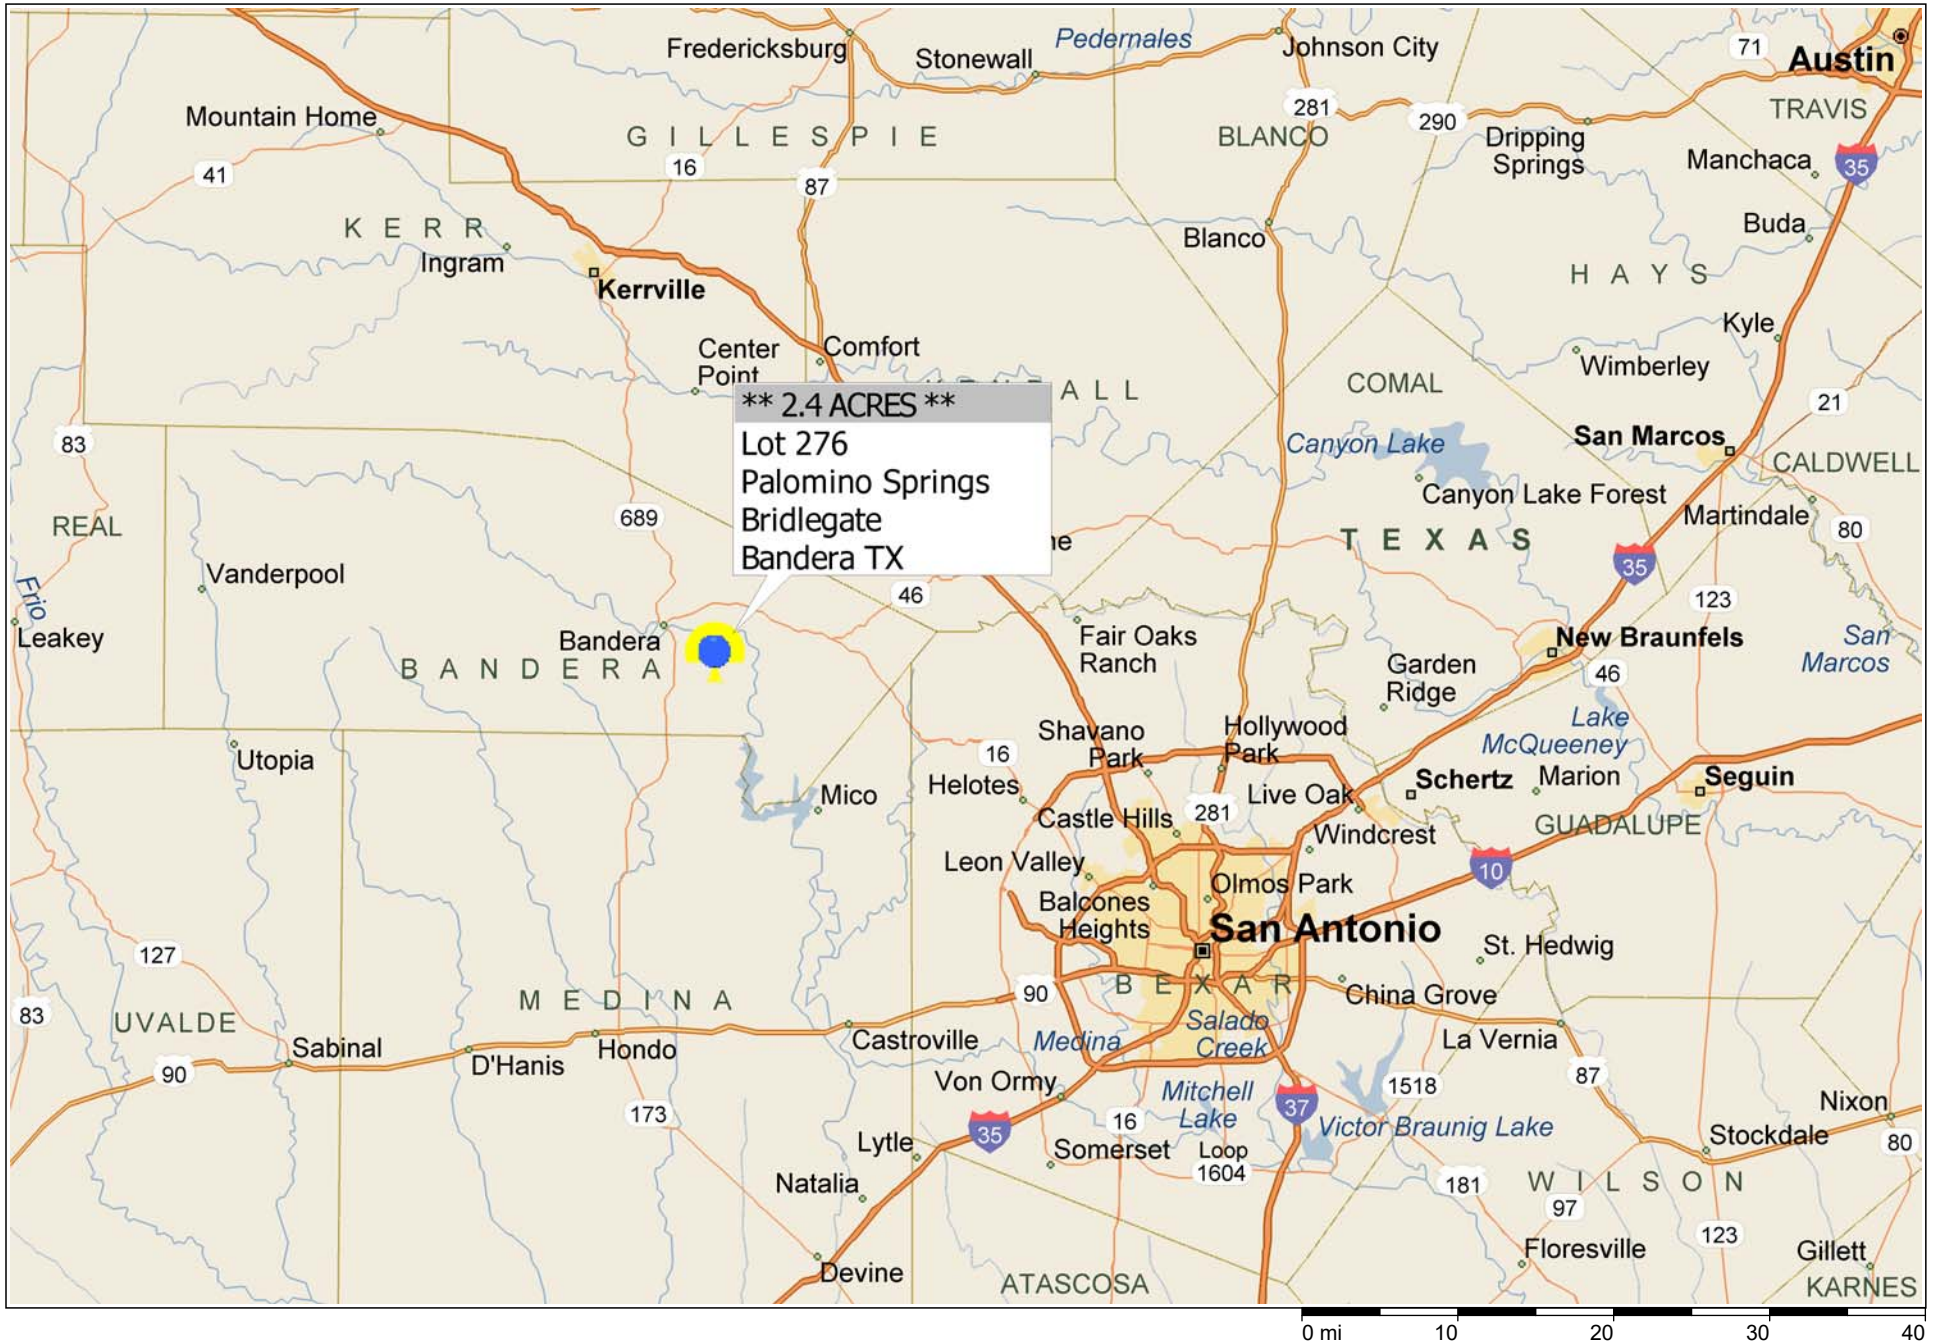

**** 2.4 ACRES ** Lot 276 Palomino Springs ~ Bandera TX**

Copyright © and (P) 1988–2010 Microsoft Corporation and/or its suppliers. All rights reserved. <http://www.microsoft.com/mappoint/>
Certain mapping and direction data © 2010 NAVTEQ. All rights reserved. The Data for areas of Canada includes information taken with permission from Canadian authorities, including: © Her Majesty the Queen in Right of Canada, © Queen's Printer for Ontario. NAVTEQ and NAVTEQ ON BOARD are trademarks of NAVTEQ. © 2010 Tele Atlas North America, Inc. All rights reserved. Tele Atlas and Tele Atlas North America are trademarks of Tele Atlas, Inc. © 2010 by Applied Geographic Systems. All rights reserved.

1280 FT

PALOMINO SPRINGS

HORSESHOE FALLS

1240 FT

APPALOOSA

1280 FT

HORSESHOE FALLS

PALOMINO SPRINGS