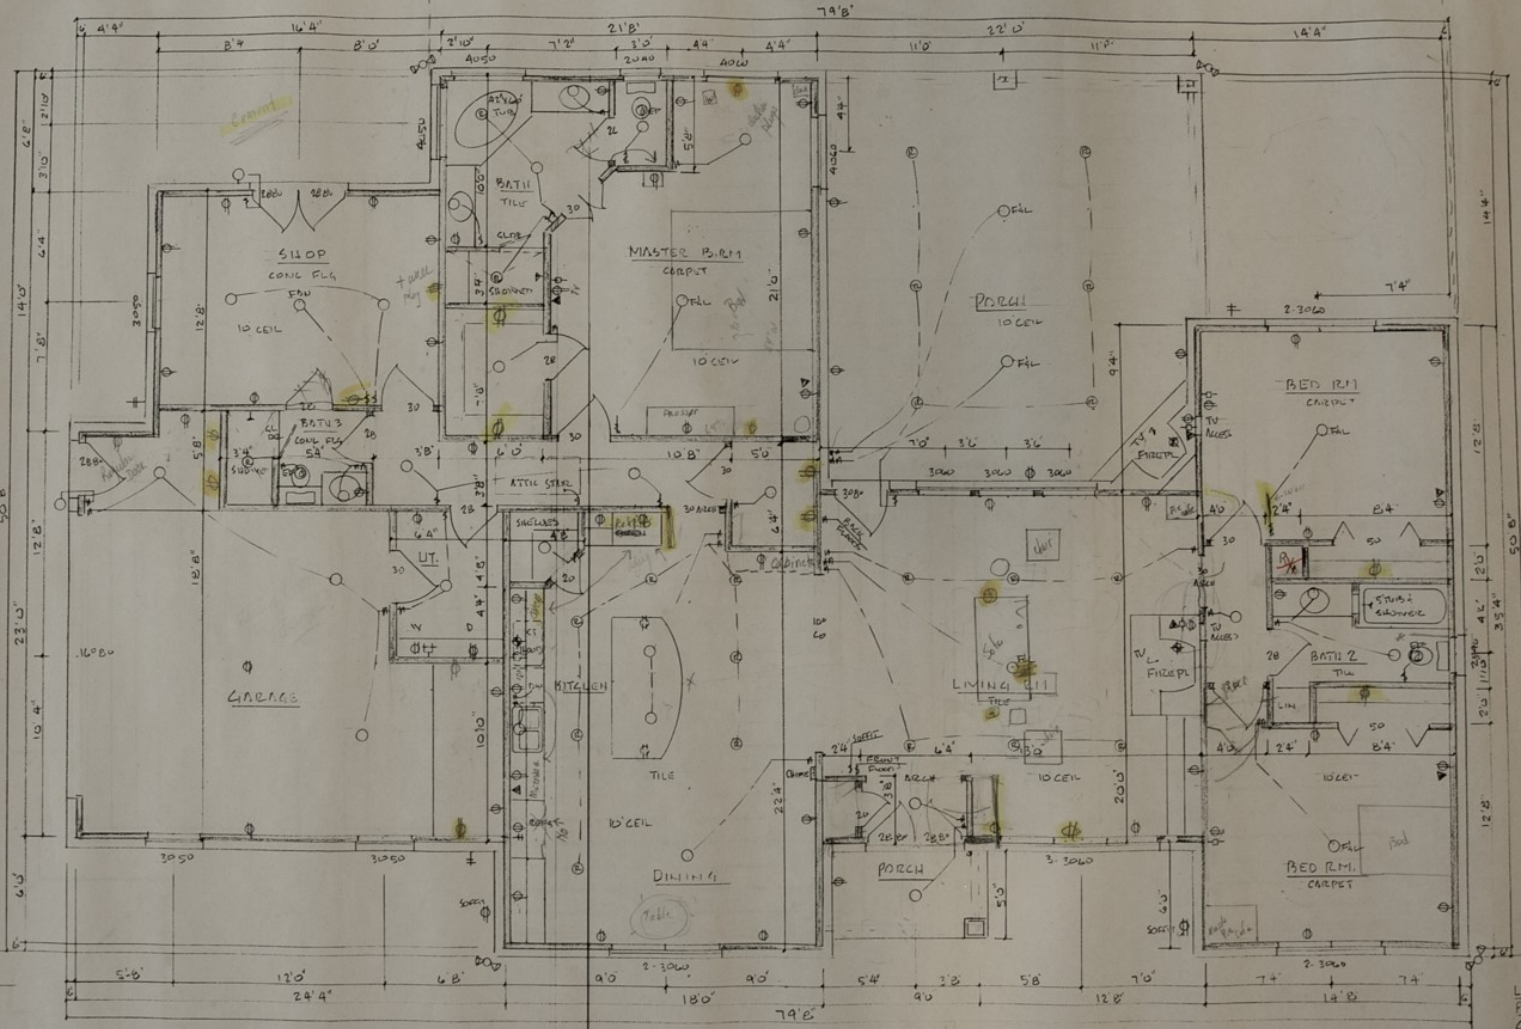

for
Lamb
gate

antenna wire plug - 4
* floor plug (2-busy room)

LIVING RIGHT WALL

* 2nd
* add
Master
plug
* color

Rm?
* low
* kitchen
Regular D
T.C.

* Short
Cabinet

LIVING
PORCH
CORRIDOR
TOTAL

SAMPLE RESIDENCE