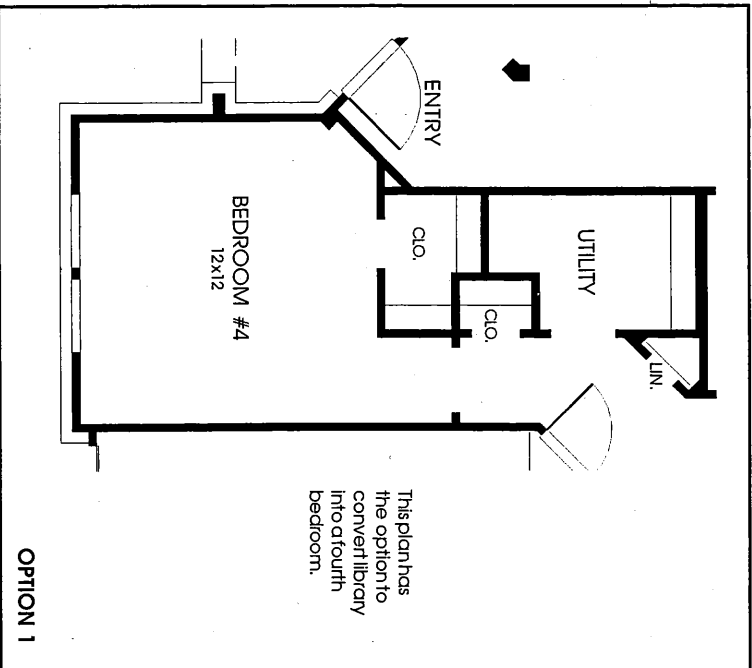

DESIGNS

Plan 2099

This home contains approximately 2,099 square feet and includes three bedrooms and two baths.

Note: The Option shown on this brochure is available at an additional cost.

C-LINE #62047
LEGAL SIZE TOPPER

Not Included: Inside keyed deadbolt locks, refrigerators, furnishings, drapery, plants, decorator items and all other personal property being used in model homes. Builder reserves the right to make changes in the plans and specifications, and to substitute material of similar quality. Room dimensions indicate approximate inside area measurements.
JANUARY 2002 © 2002 Perry Homes (C)