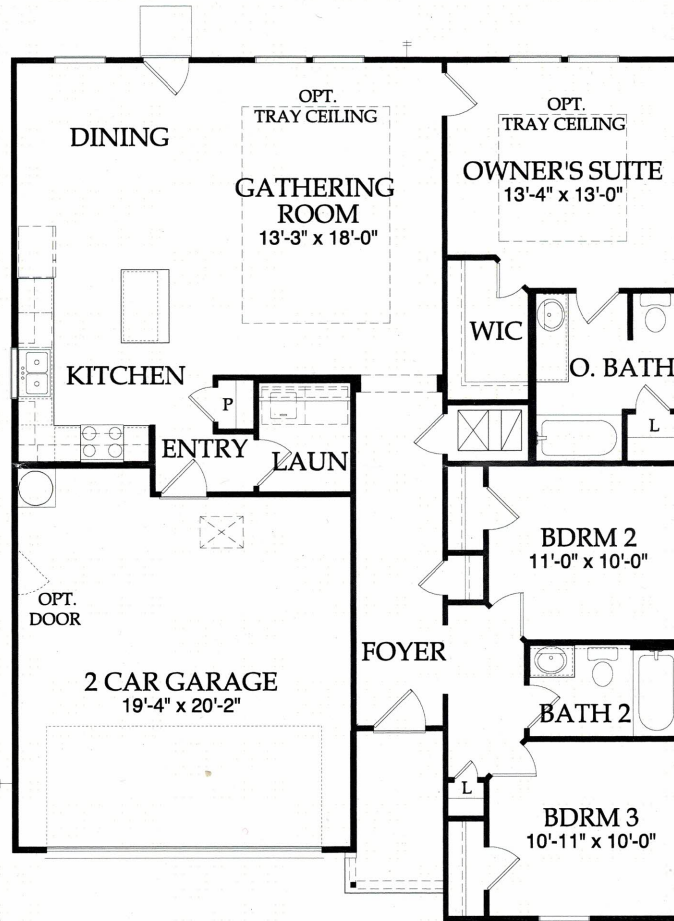

The Woods of Conroe

SERENADA

1,399 Square Feet

- 3 Bedrooms
- 2 Baths
- 2-Car Garage

OPTIONAL:

- Covered Patio
- Owner's Bath:
 - Shower
 - Garden Tub with Shower
 - Double Vanity

Single-Level

Covered Patio Option

Owner's Bath Window Option

Owner's Bath Shower Option

Owner's Bath Garden Tub/Shower Option

Owner's Bath Double Vanity Option