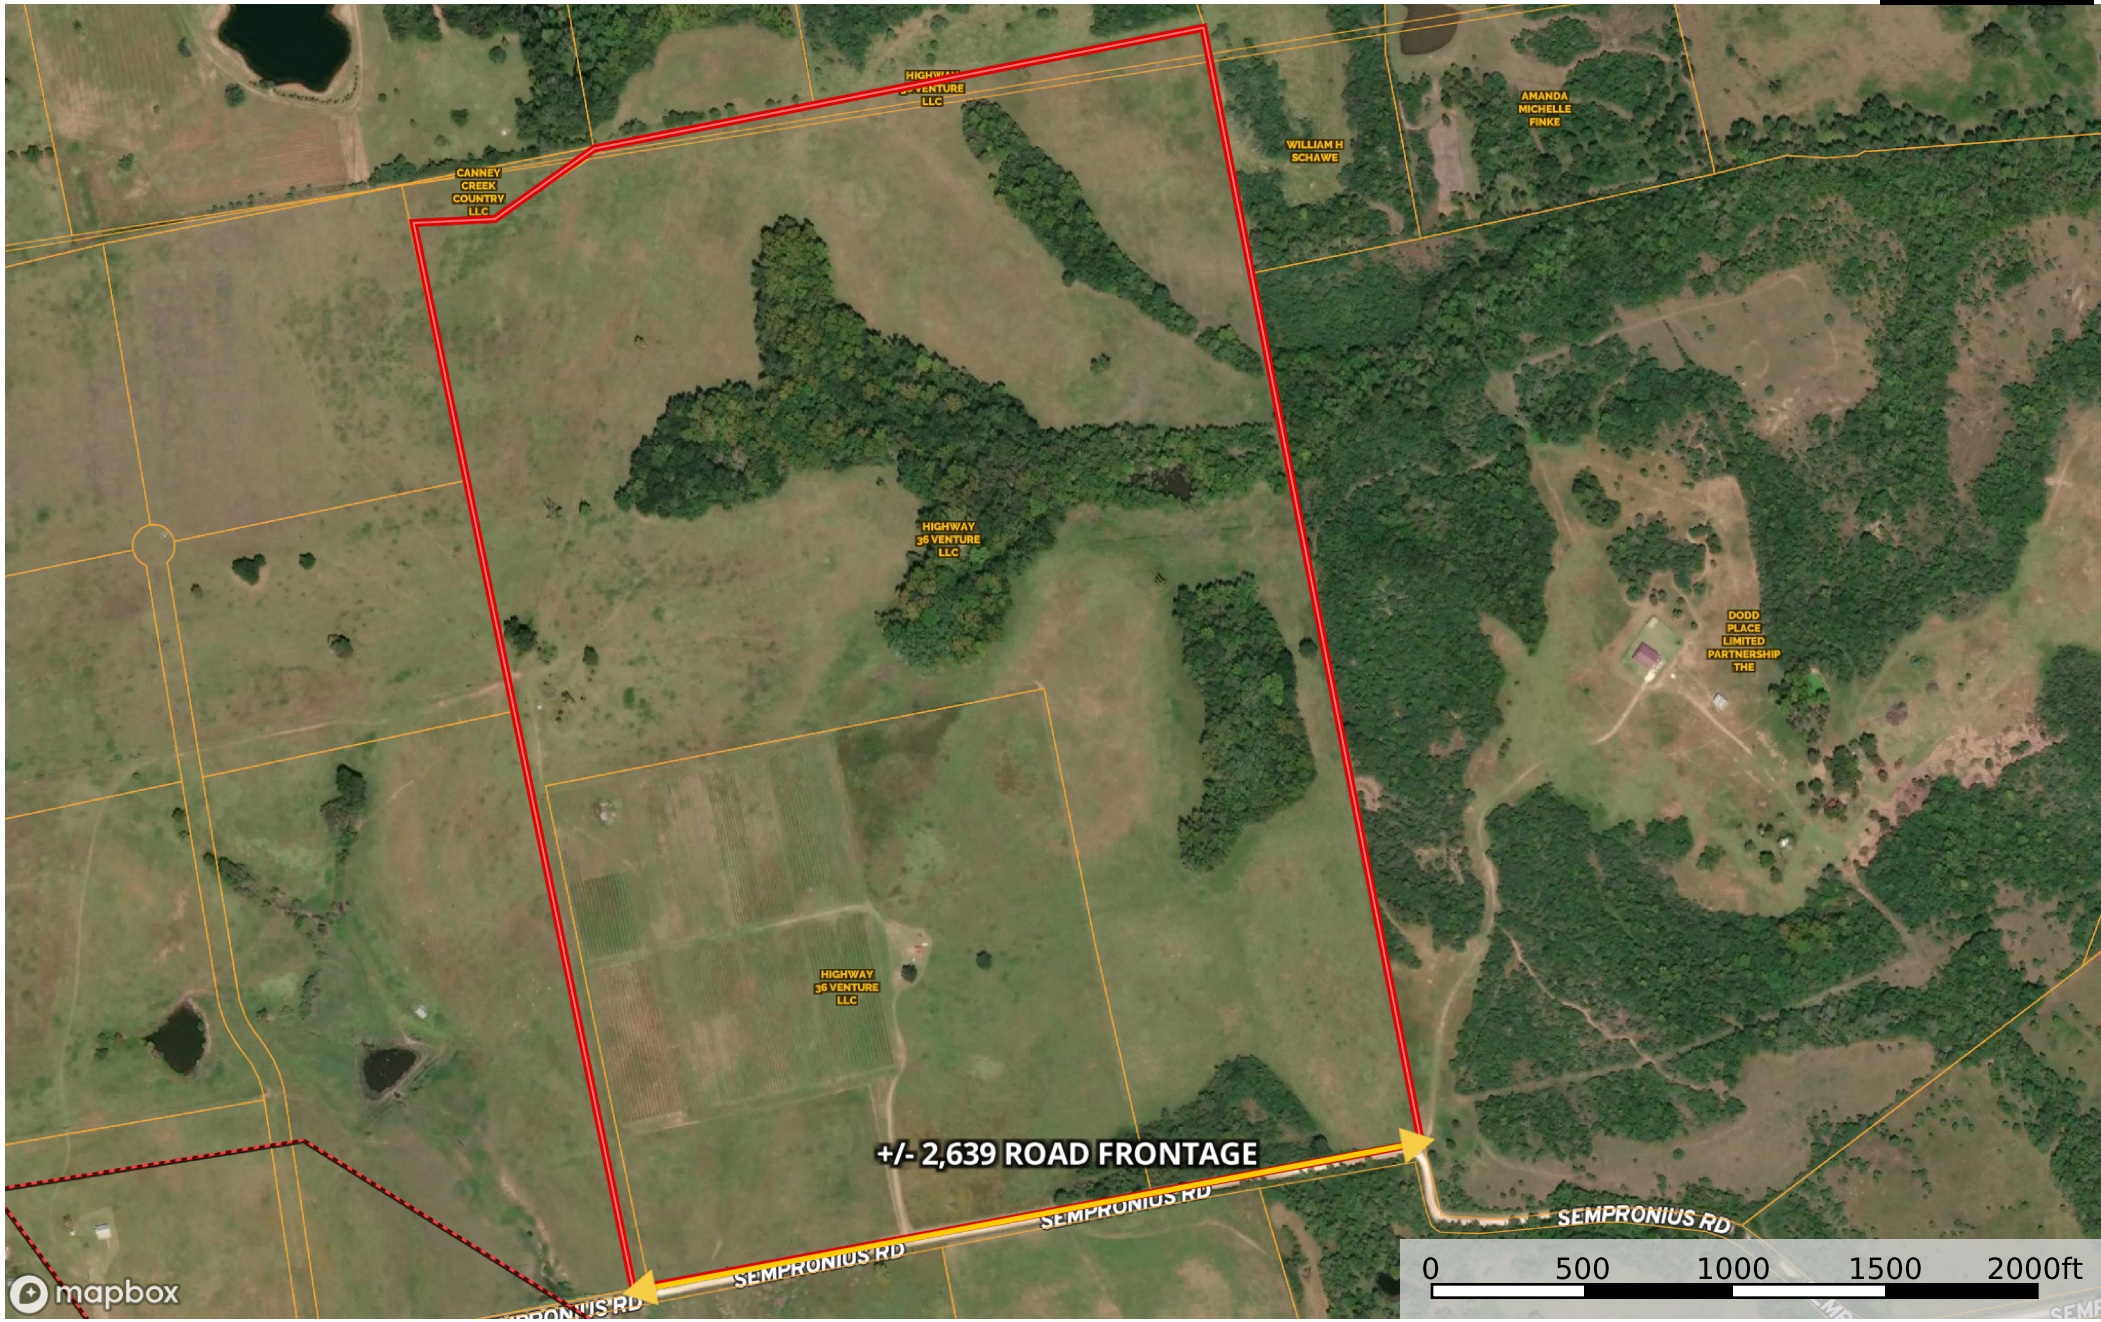

2088 Sempronius

Texas, AC +/-

mapbox

Distance	Boundary	100 Year Floodplain	500 Year Floodplain	Floodway	Special	Unmapped/ Not Included	Crude Oil	Natural Gas	Other	NOT AVAILABLE	Voltage 0 - 99 KV	Voltage 100 - 161 KV	Voltage 220 - 287 KV
Voltage 345 KV	Voltage 500 KV												