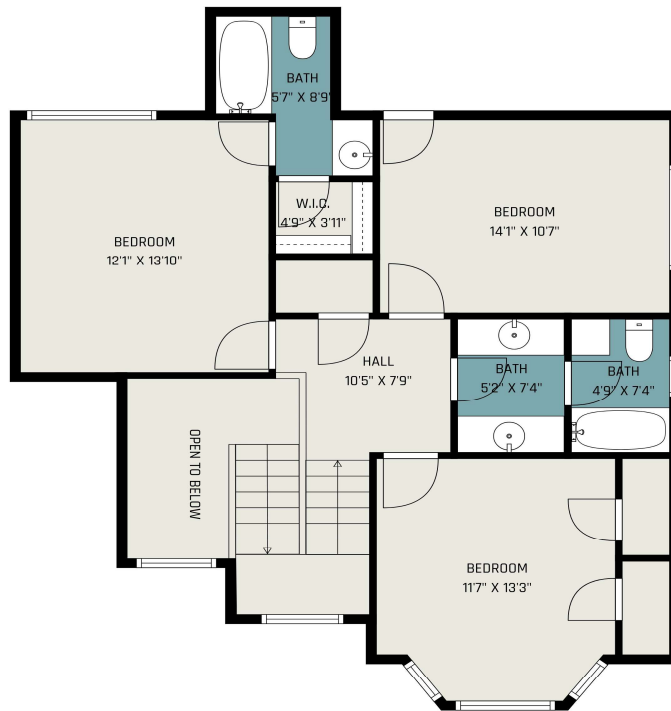

GROSS INTERNAL AREA
FLOOR 1: 1817 sq. ft, FLOOR 2: 792 sq. ft
TOTAL: 2609 sq. ft