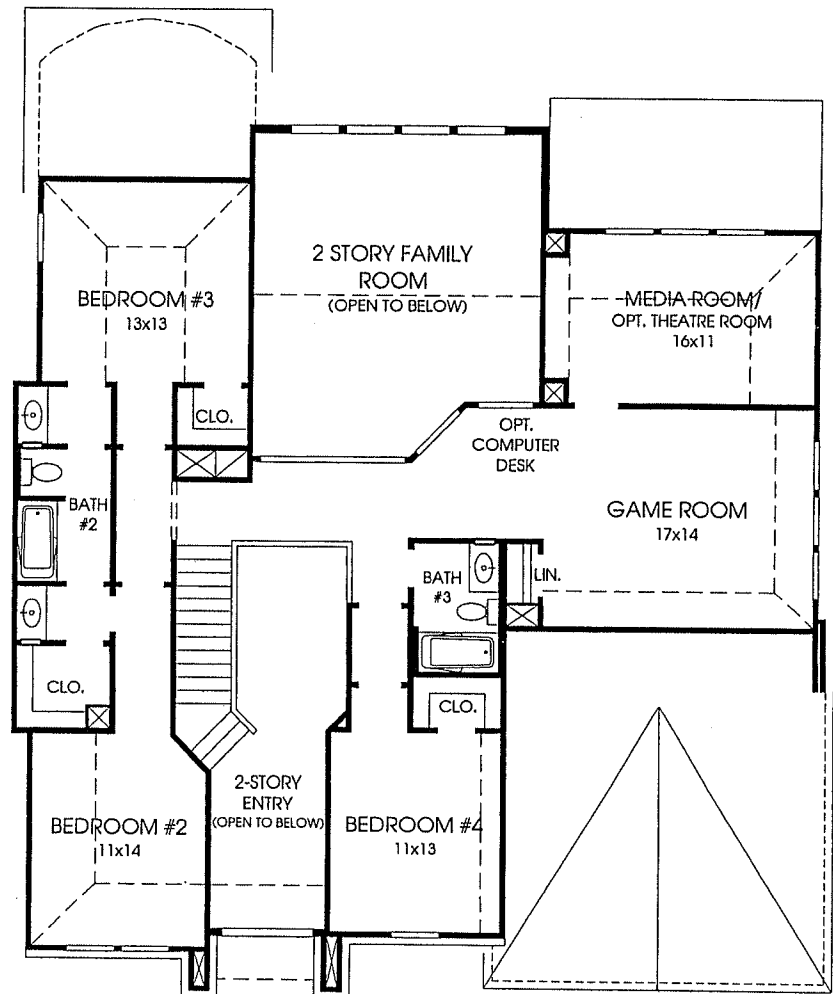

DESIGNS

Plan 3391W

This home contains approximately 3,391 square feet and includes four bedrooms and three and a half baths.

28203
sundown shires
to
KP

Note: The options listed on this brochure are available at an additional cost.

Not included: inside keyed deadbolt locks, refrigerators, furnishings, drapery, plants, decorator items and all other personal property being used in model homes. Builder reserves the right to make changes in the plans and specifications, and to substitute material of similar quality. Room dimensions indicate approximate inside area measurements.
11/25/2009 - Perry Homes (CL&CL-W)