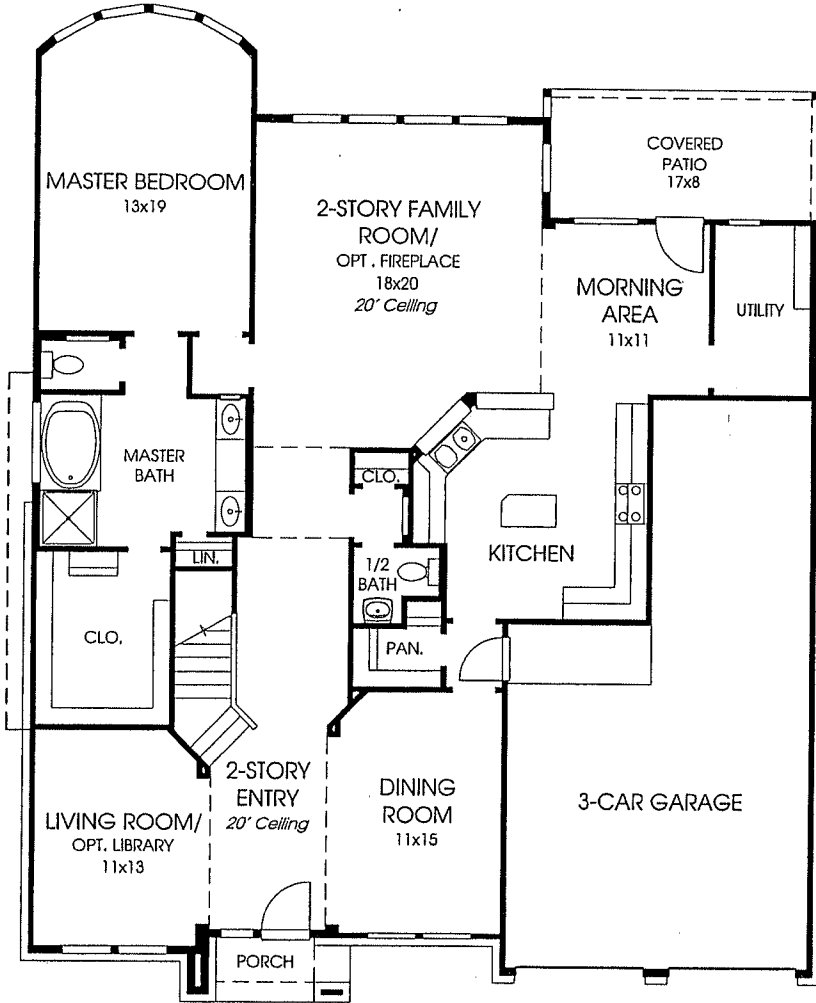

DESIGNS

Plan 3391W

This home contains approximately 3,391 square feet and includes four bedrooms and three and a half baths.

28203
sundown shires
to
KP

Note: The options listed on this brochure are available at an additional cost.

Not included: inside keyed deadbolt locks, refrigerators, furnishings, drapery, plants, decorator items and all other personal property being used in model homes. Builder reserves the right to make changes in the plans and specifications, and to substitute material of similar quality. Room dimensions indicate approximate inside area measurements.
11/25/2009 - Perry Homes (CL&CL-W)