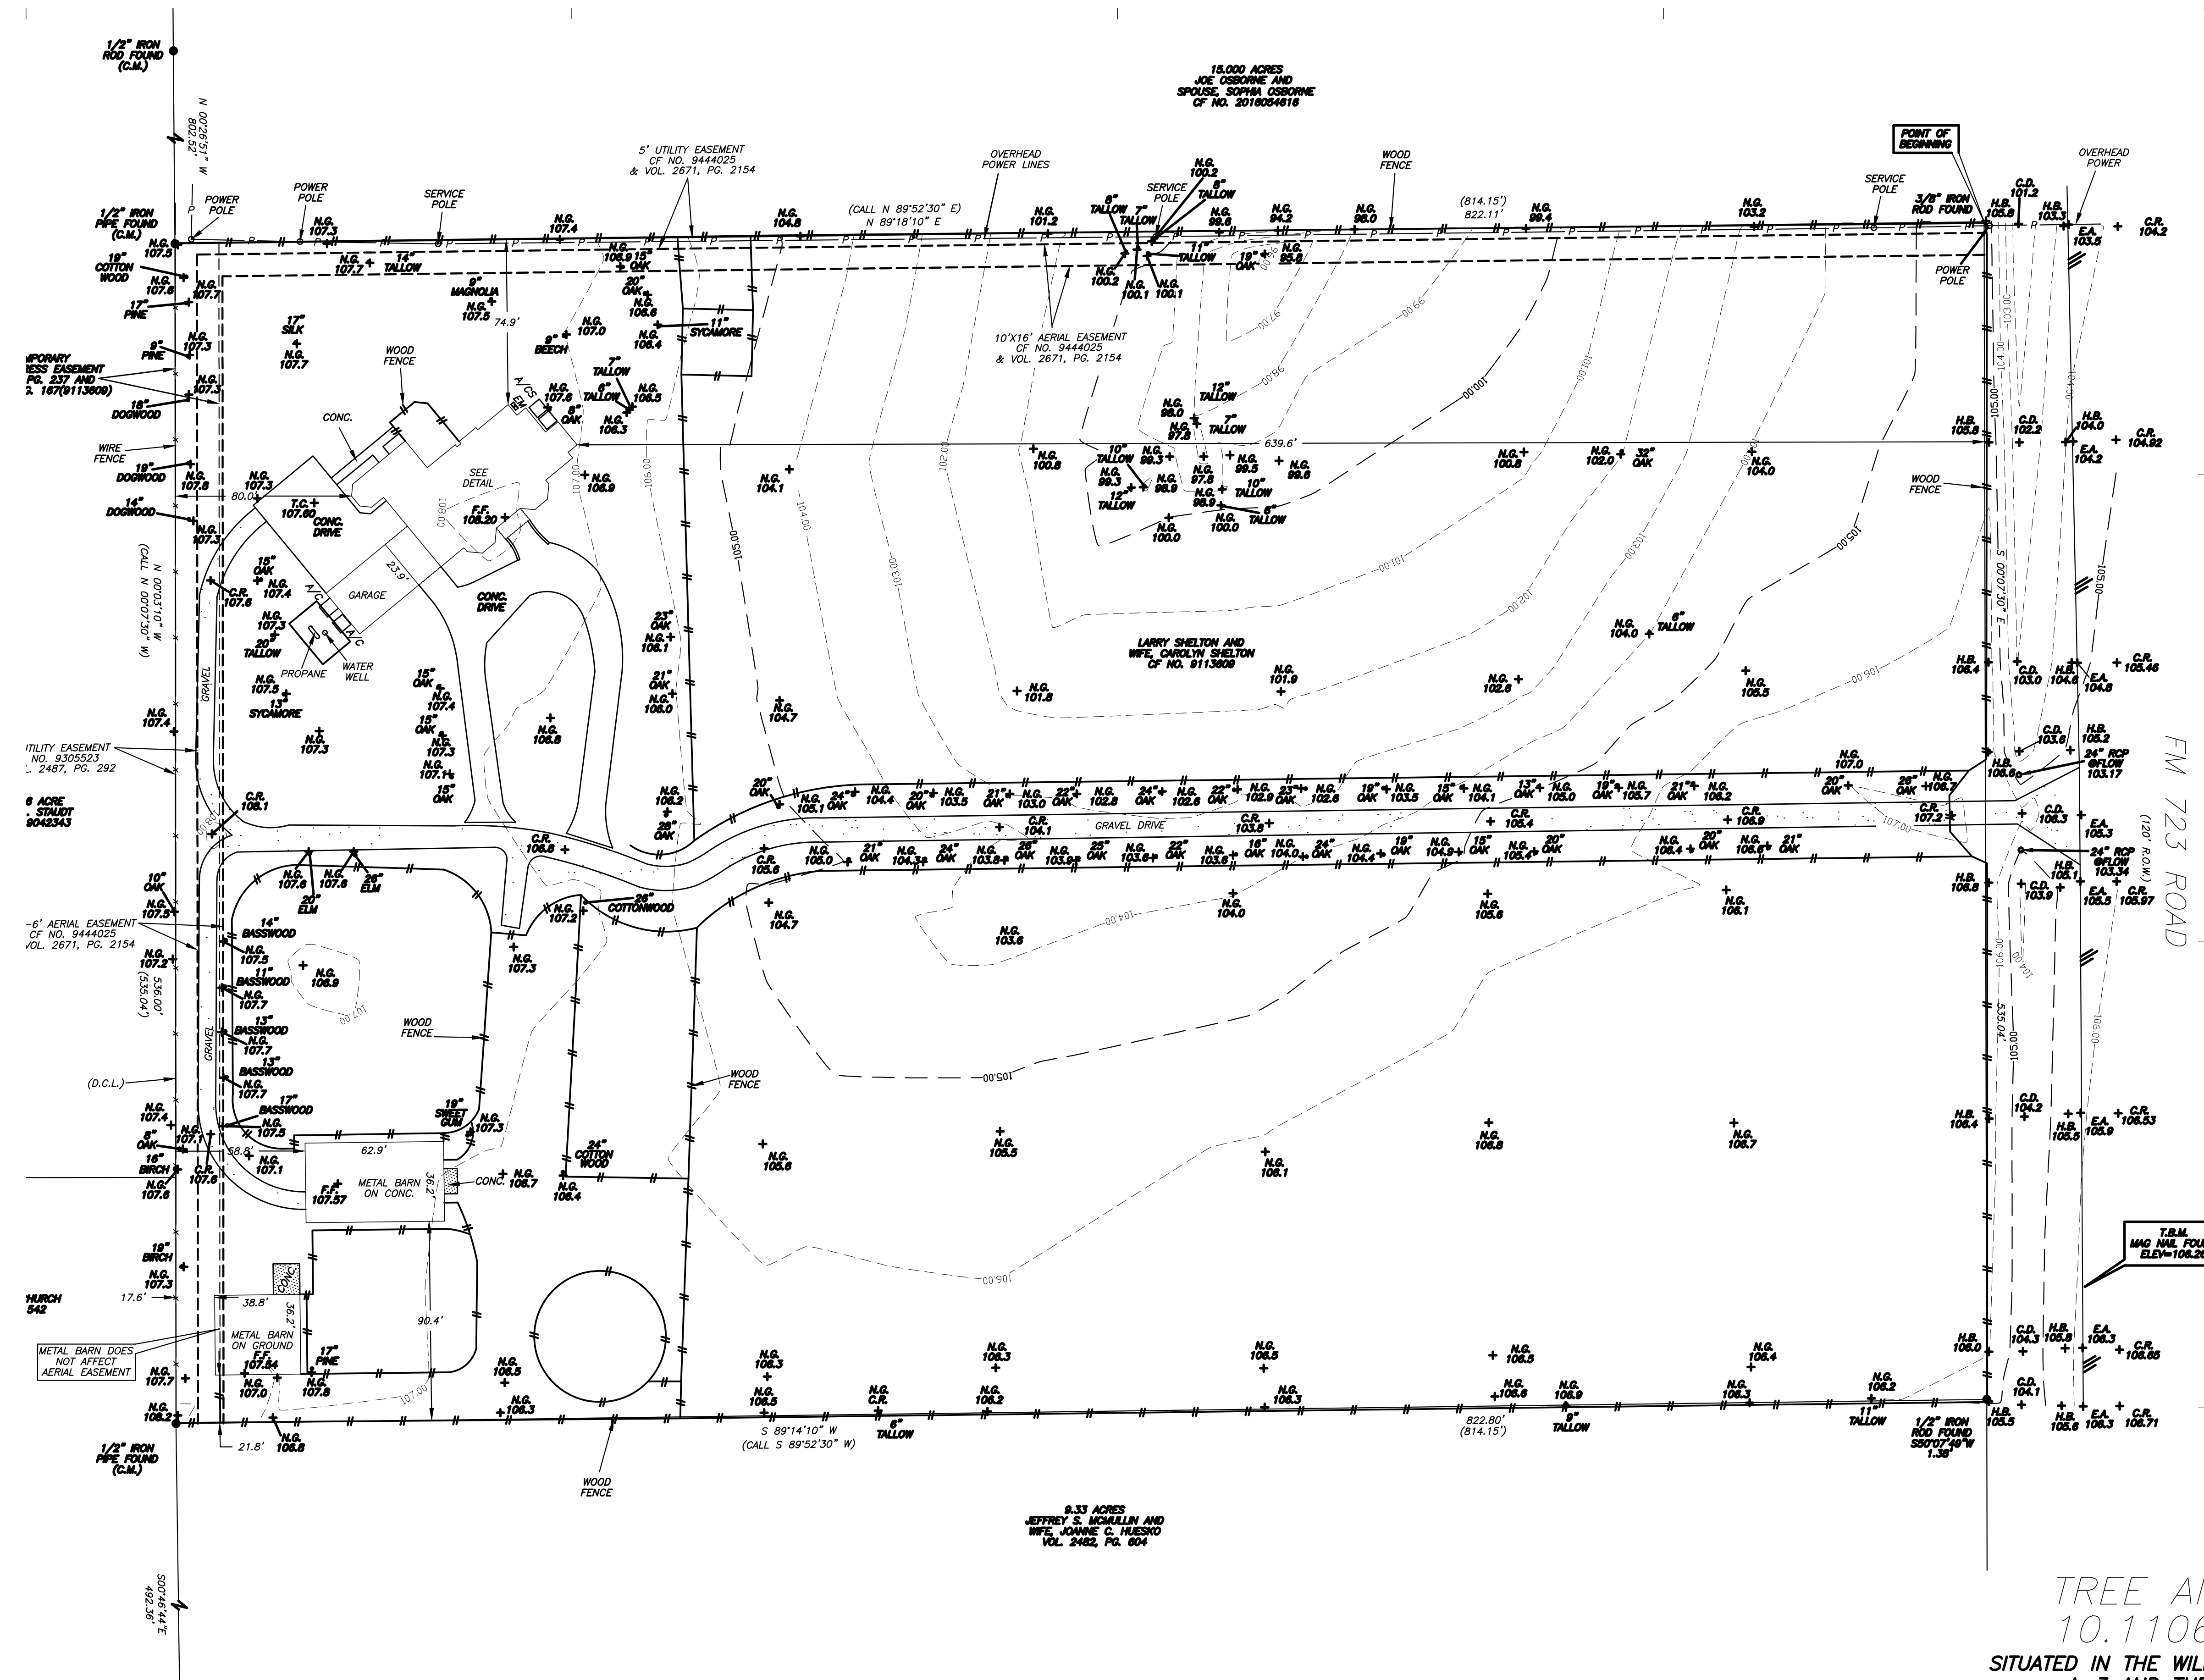

11830 TELGE ROAD
CYPRESS, TEXAS 77429
STUDIO 281.955.5504
FAX 281.955.5524

**IFEANYI RESIDENCE
MR. AND MRS. IFEANYI**

7011 FM 723 Road - Richmond, Tx 77406

SCALE NOTE:
11X17 SHIT - SCALED HALF
24X36 SHIT - SCALE AS INDICATED

PROJECT NO:
FILE: 20005-00-101-AB-SY-EXIST

AB-101

**TREE AN
10.1106
SITUATED IN THE WILL**