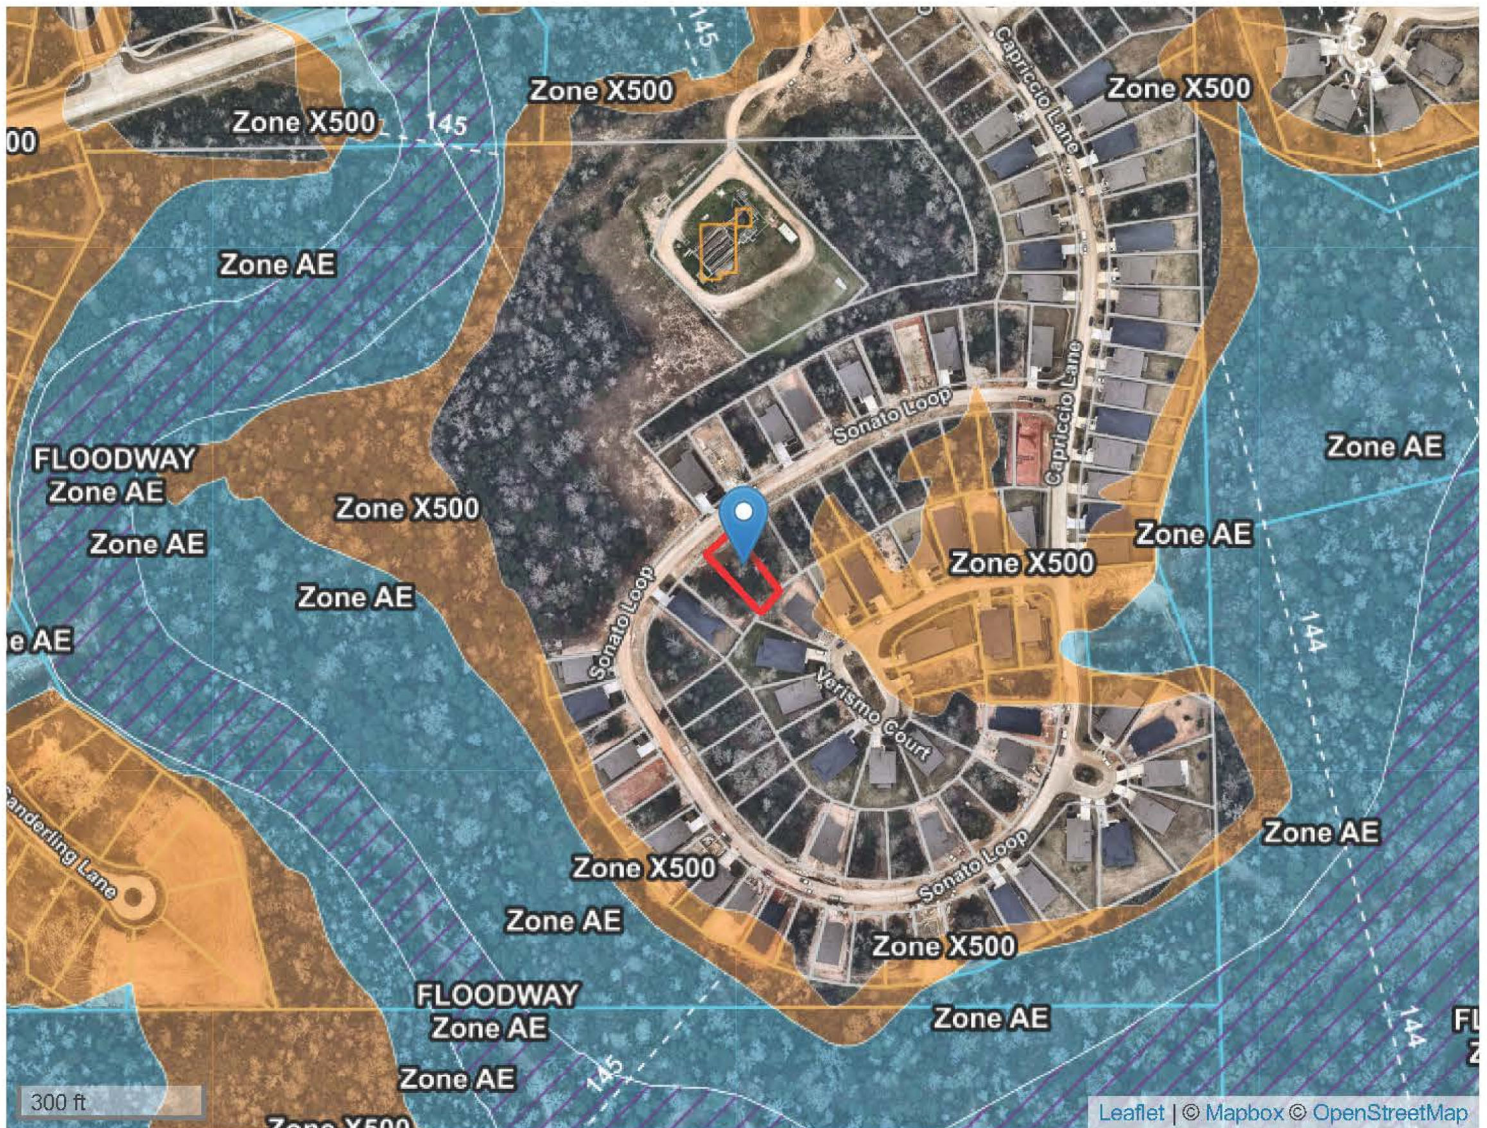

Flood Zone Determination Exhibit

Submitted Location 312 CAPRICCIO LN, MONTGOMERY, TX 773161641

Standardized Location 312 CAPRICCIO LN, MONTGOMERY, TX 77316-1641

Comments