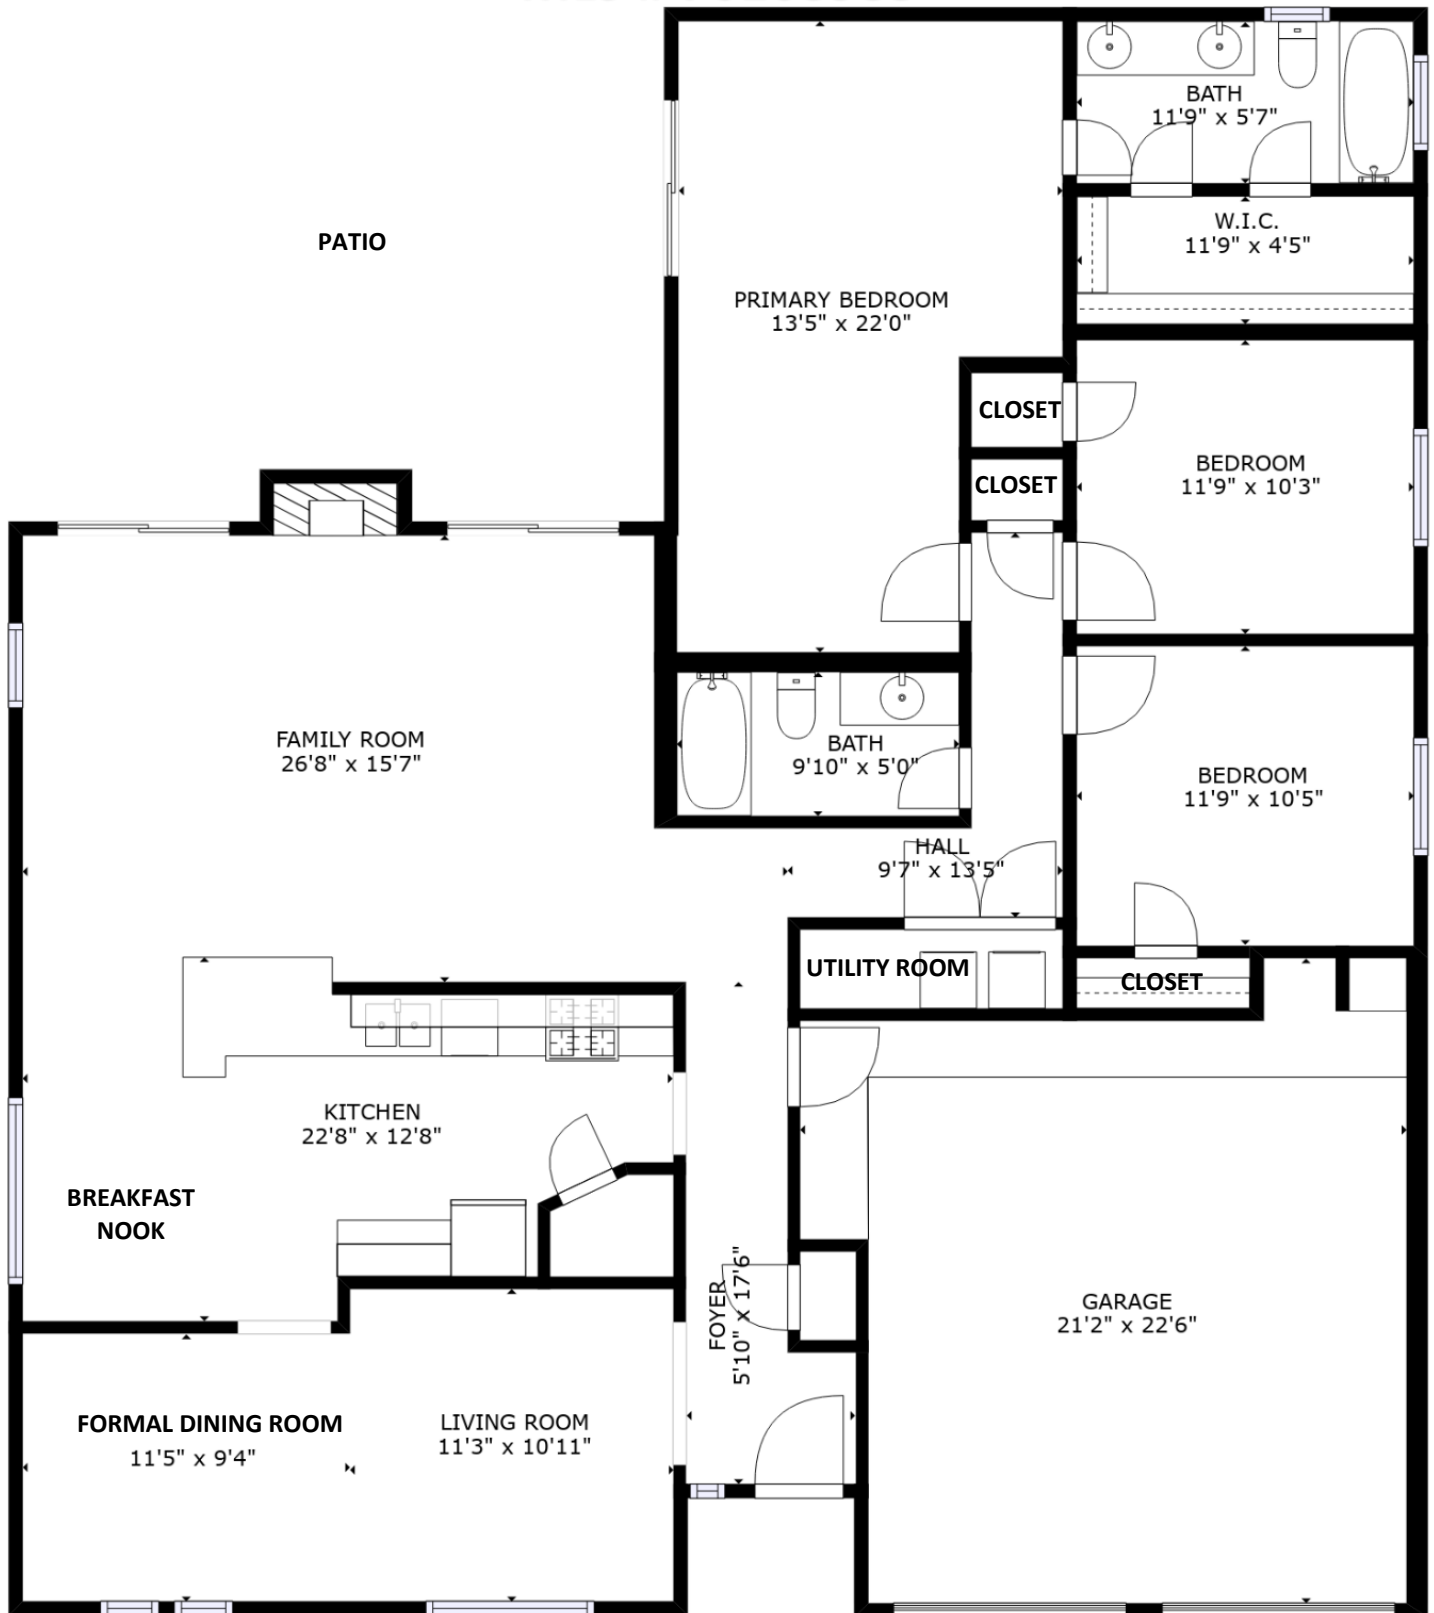

16710 Sky Blue Ln, Houston, TX 77095

MLS # 76168983

GROSS INTERNAL AREA

TOTAL LIVING: 1,840 sq ft (Per HCAD)

SIZES AND DIMENSIONS ARE APPROXIMATE, ACTUAL MAY VARY. VERIFY ALL DIMENSIONS.