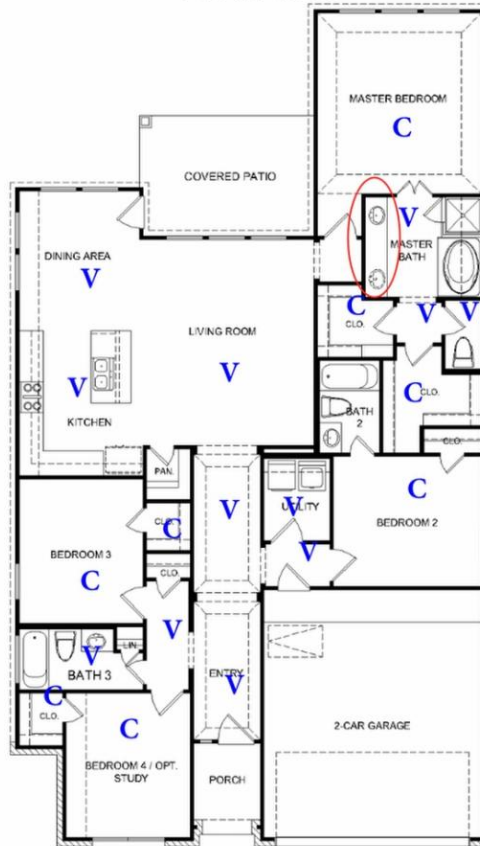

PLAN 1816

**10038 OCELOT COURT
RIGHT SWING/1816/A:**

- 3-SIDES BRICK (STD)
- LEVEL 2 CABINETS
- LEVEL 2 COUNTERTOPS
- 2ND SINK @ MASTER BATH

C-CARPET
V-VINYL

Set
PBR

**FLOOR PLAN
PLAN 1816**

Brochure plans are artist depictions and may vary from actual plan. Square footages, room dimensions, prices, specifications, materials and availability of homes by community may vary, and are subject to change without notice.