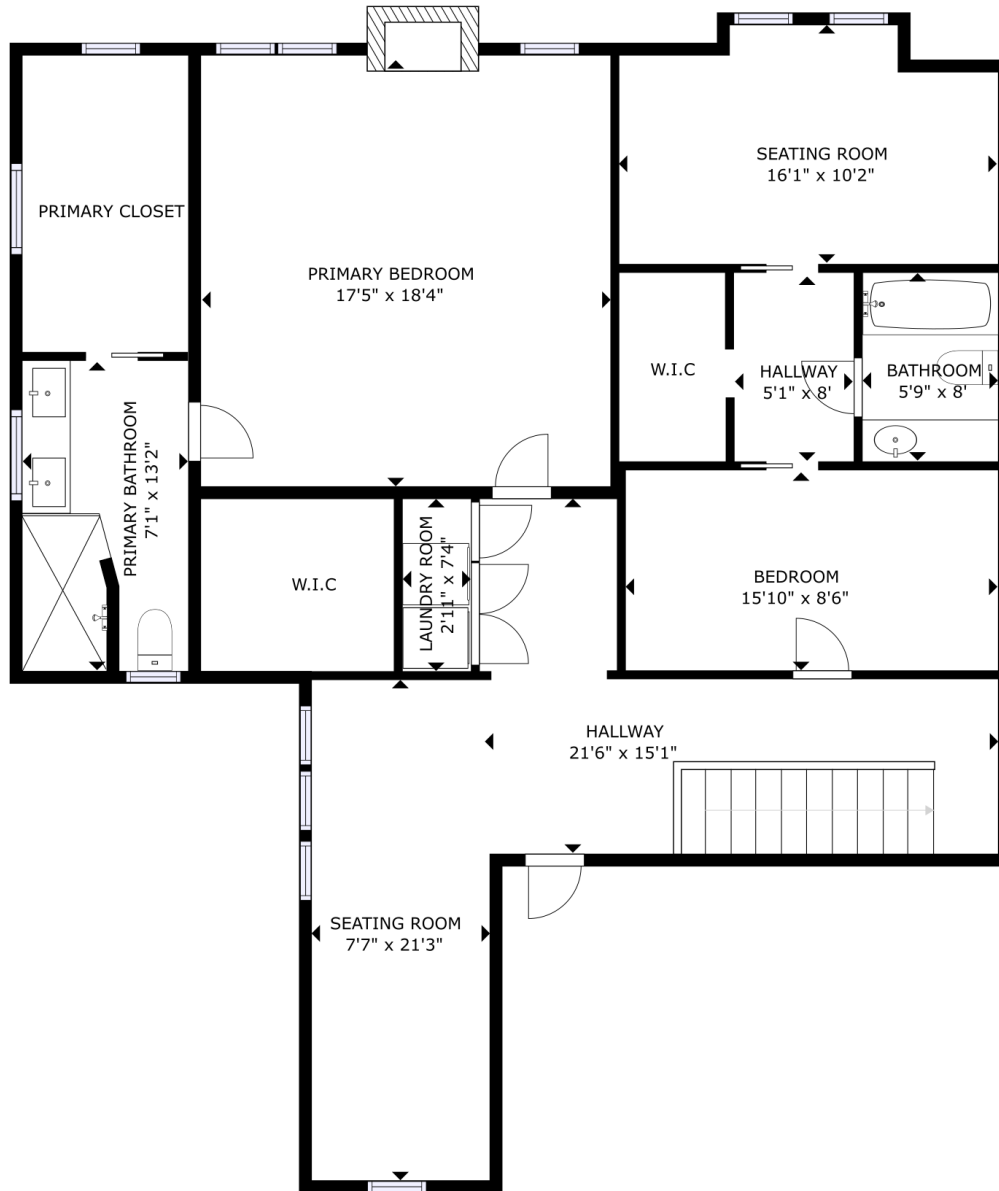

GROSS INTERNAL AREA
 FLOOR 1: 1833 sq ft, FLOOR 2: 1419 sq ft
 TOTAL: 3252 sq ft

SIZES AND DIMENSIONS ARE APPROXIMATE, ACTUAL MAY VARY.

GROSS INTERNAL AREA
 FLOOR 1: 1833 sq ft, FLOOR 2: 1419 sq ft
 TOTAL: 3252 sq ft

SIZES AND DIMENSIONS ARE APPROXIMATE, ACTUAL MAY VARY.