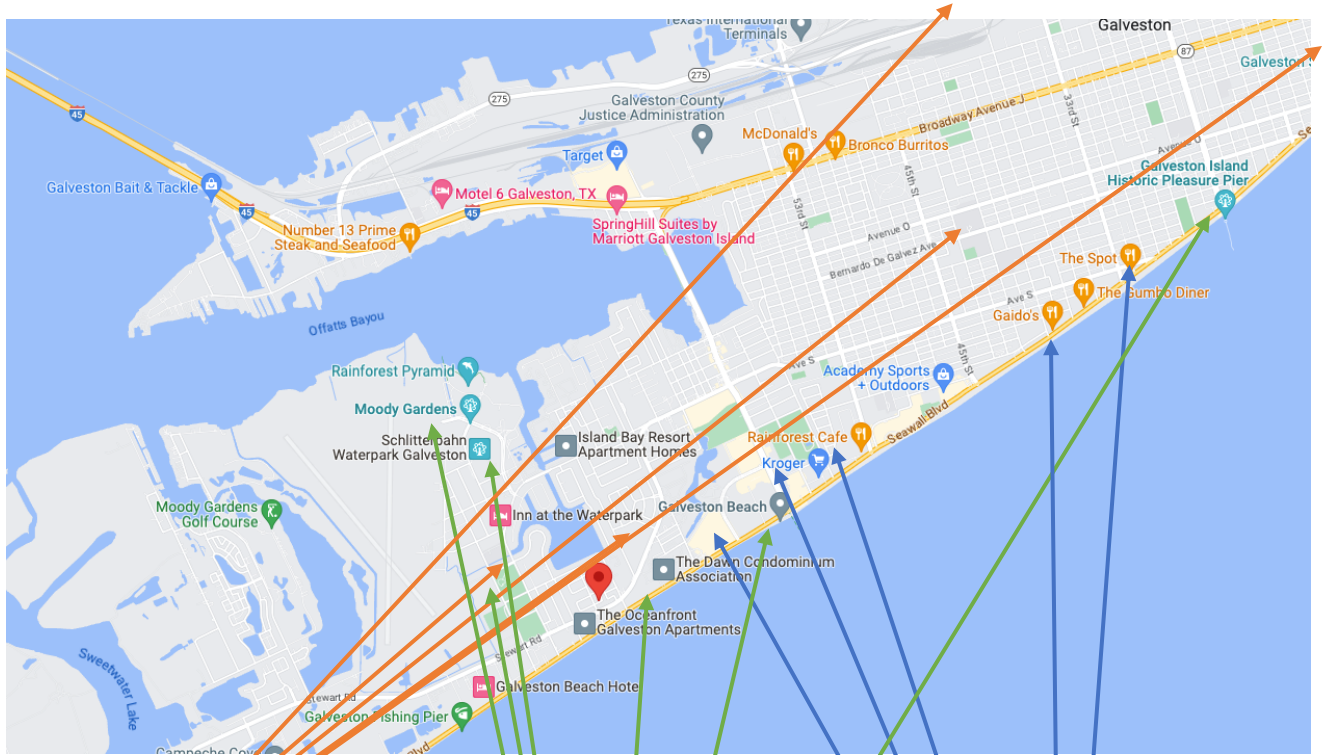

## Area Information

Locations are estimates for general reference only and should be independently verified.

### Nearby Parks and Rec

- **Moody Gardens**
- **Schitterbahn Waterpark**
- **West End Dog Rec Area**
- **Babes Beach**
- **Pleasure Pier**
- **61<sup>st</sup> Street Fishing Pier**

### Nearby Shopping and restaurants

- Wal-Mart Supercenter
- Kroger
- Gaidos
- Rainforest Café
- The Spot
- And many more