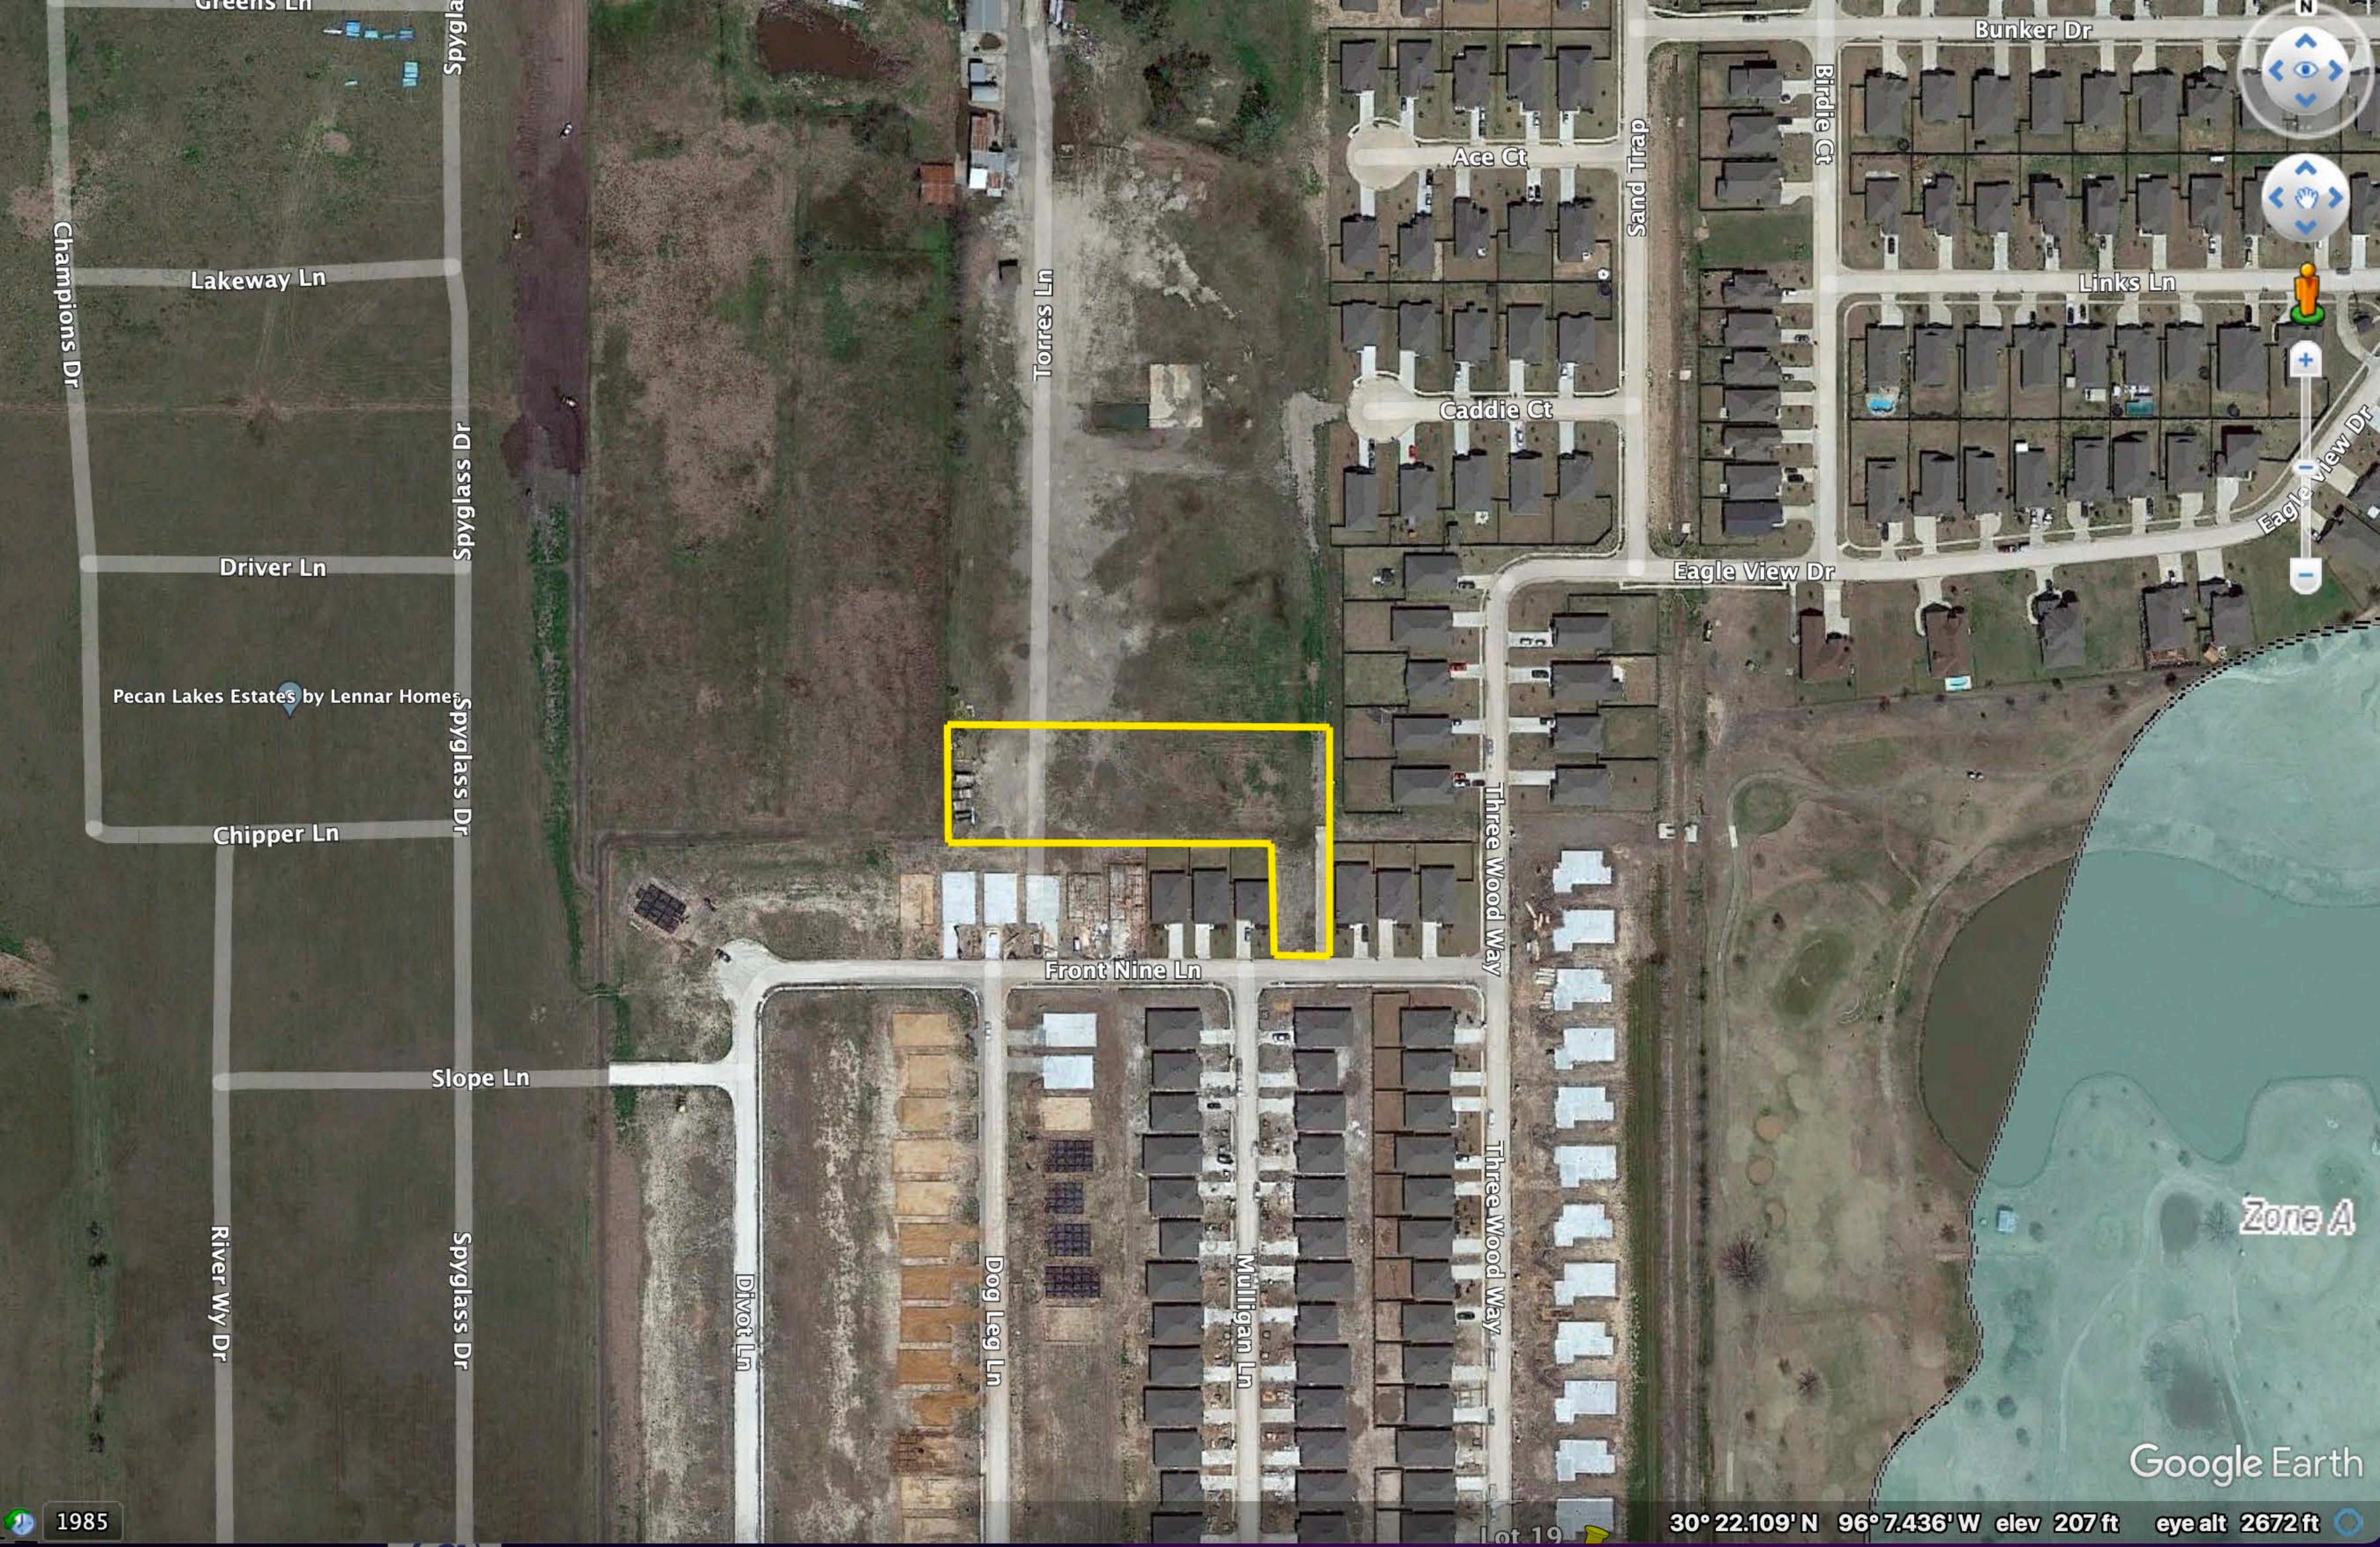

Torres Ln

Front Nine Ln

Front Nine Ln Front Nine Ln

Google Earth

Bunker Dr

Birdie Ct

Links Ln

Ace Ct

Sand Trap

Caddie Ct

Eagle View Dr

Eagle View Dr

Torres Ln

Three Wood Way

Front Nine Ln

Three Wood Way

Google Earth

30° 22.109' N 96° 7.436' W elev 207 ft eye alt 2672 ft

1985

Torres Ln

BSA

Front Nine Ln

Front Nine Ln

Dog Leg Ln