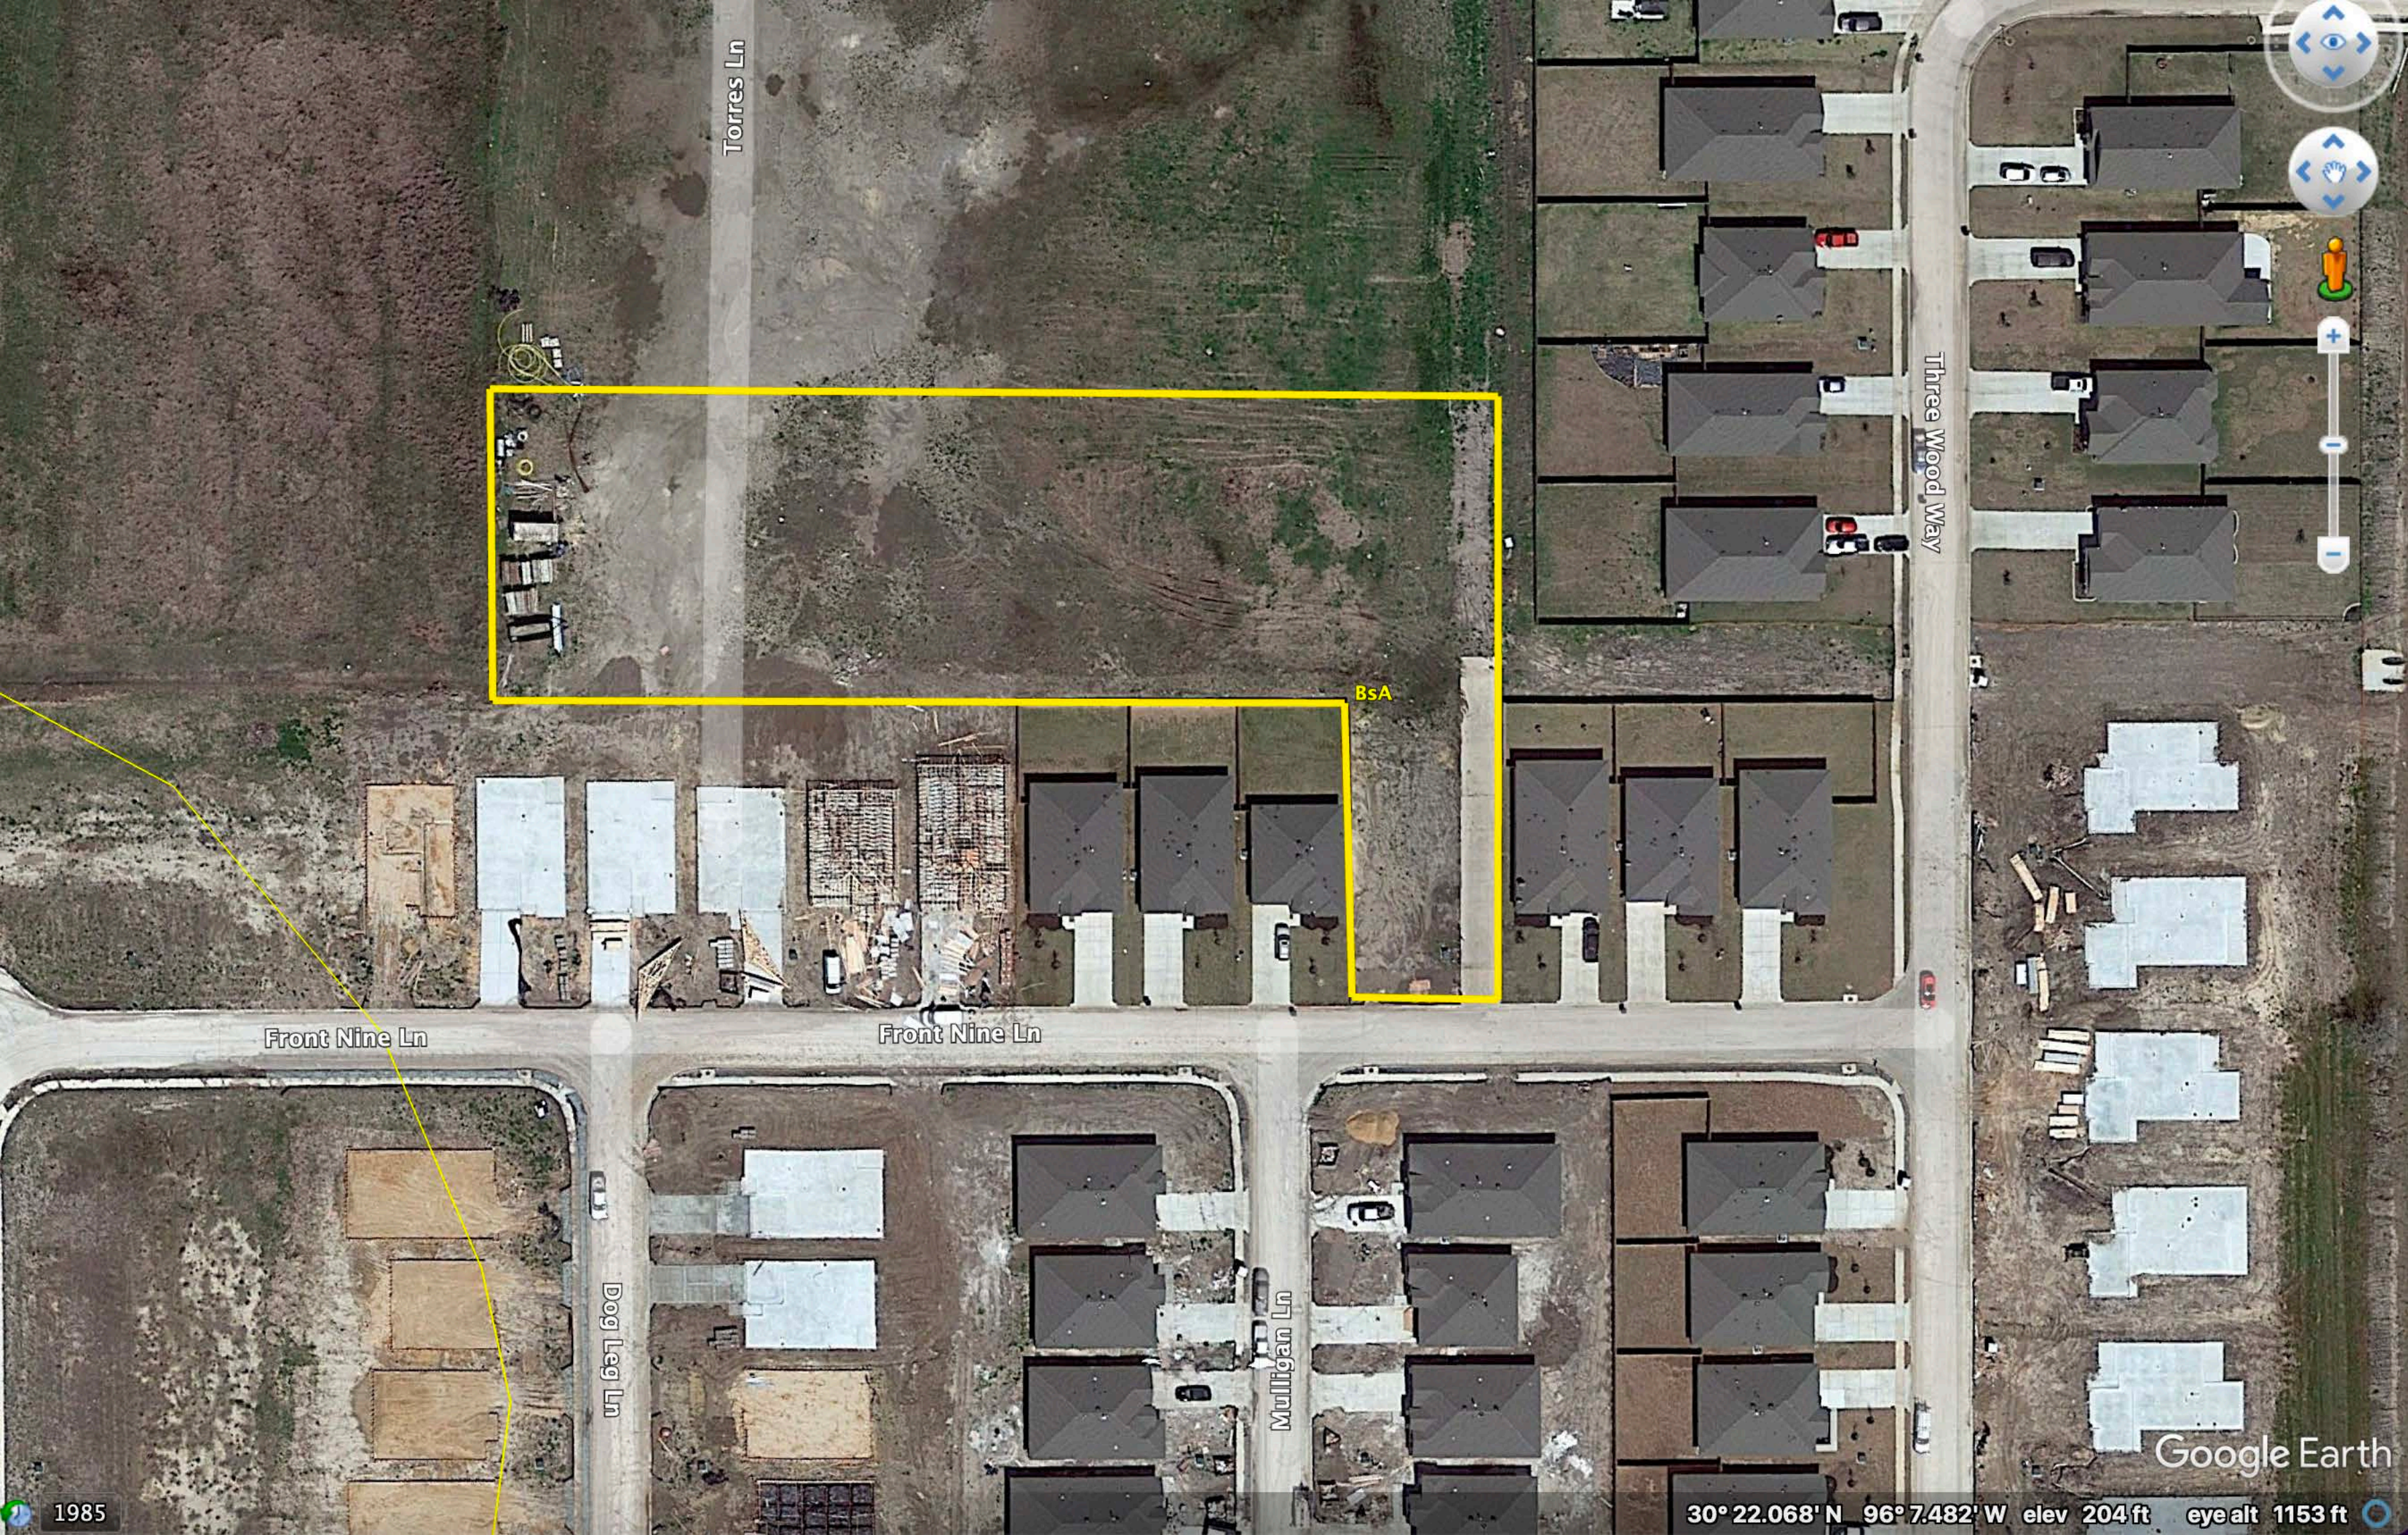

Google Earth

30° 22.109' N 96° 7.436' W elev 207 ft eye alt 2672 ft

1985

Torres Ln

BSA

Front Nine Ln

Front Nine Ln

Dog Leg Ln

Mulligan Ln

Three Wood Way

Google Earth

1985

30° 22.068' N 96° 7.482' W elev 204ft eyealt 1153 ft

Bunker Dr

Birdie Ct

Sand Trap