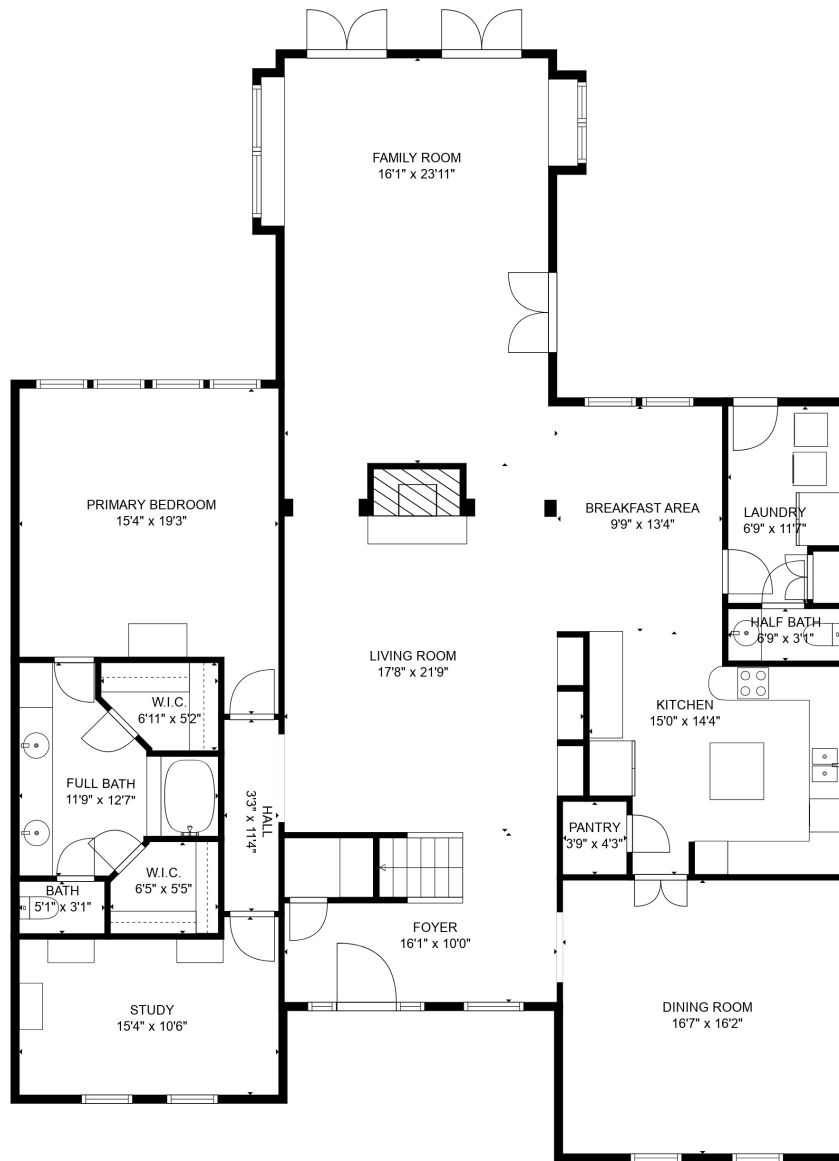

Estimated areas

GLA FLOOR 1: 2428 sq. ft, excluded 0 sq. ft  
 GLA FLOOR 2: 1532 sq. ft, excluded 0 sq. ft  
 Total GLA 3960 sq. ft, total scanned area 3960 sq. ft

MEASUREMENTS ARE CALCULATED BY CUBICASA TECHNOLOGY. DEEMED HIGHLY RELIABLE BUT NOT GUARANTEED.

### Estimated areas

GLA FLOOR 1: 2428 sq. ft, excluded 0 sq. ft  
 GLA FLOOR 2: 1532 sq. ft, excluded 0 sq. ft  
 Total GLA 3960 sq. ft, total scanned area 3960 sq. ft

MEASUREMENTS ARE CALCULATED BY CUBICASA TECHNOLOGY. DEEMED HIGHLY RELIABLE BUT NOT GUARANTEED.