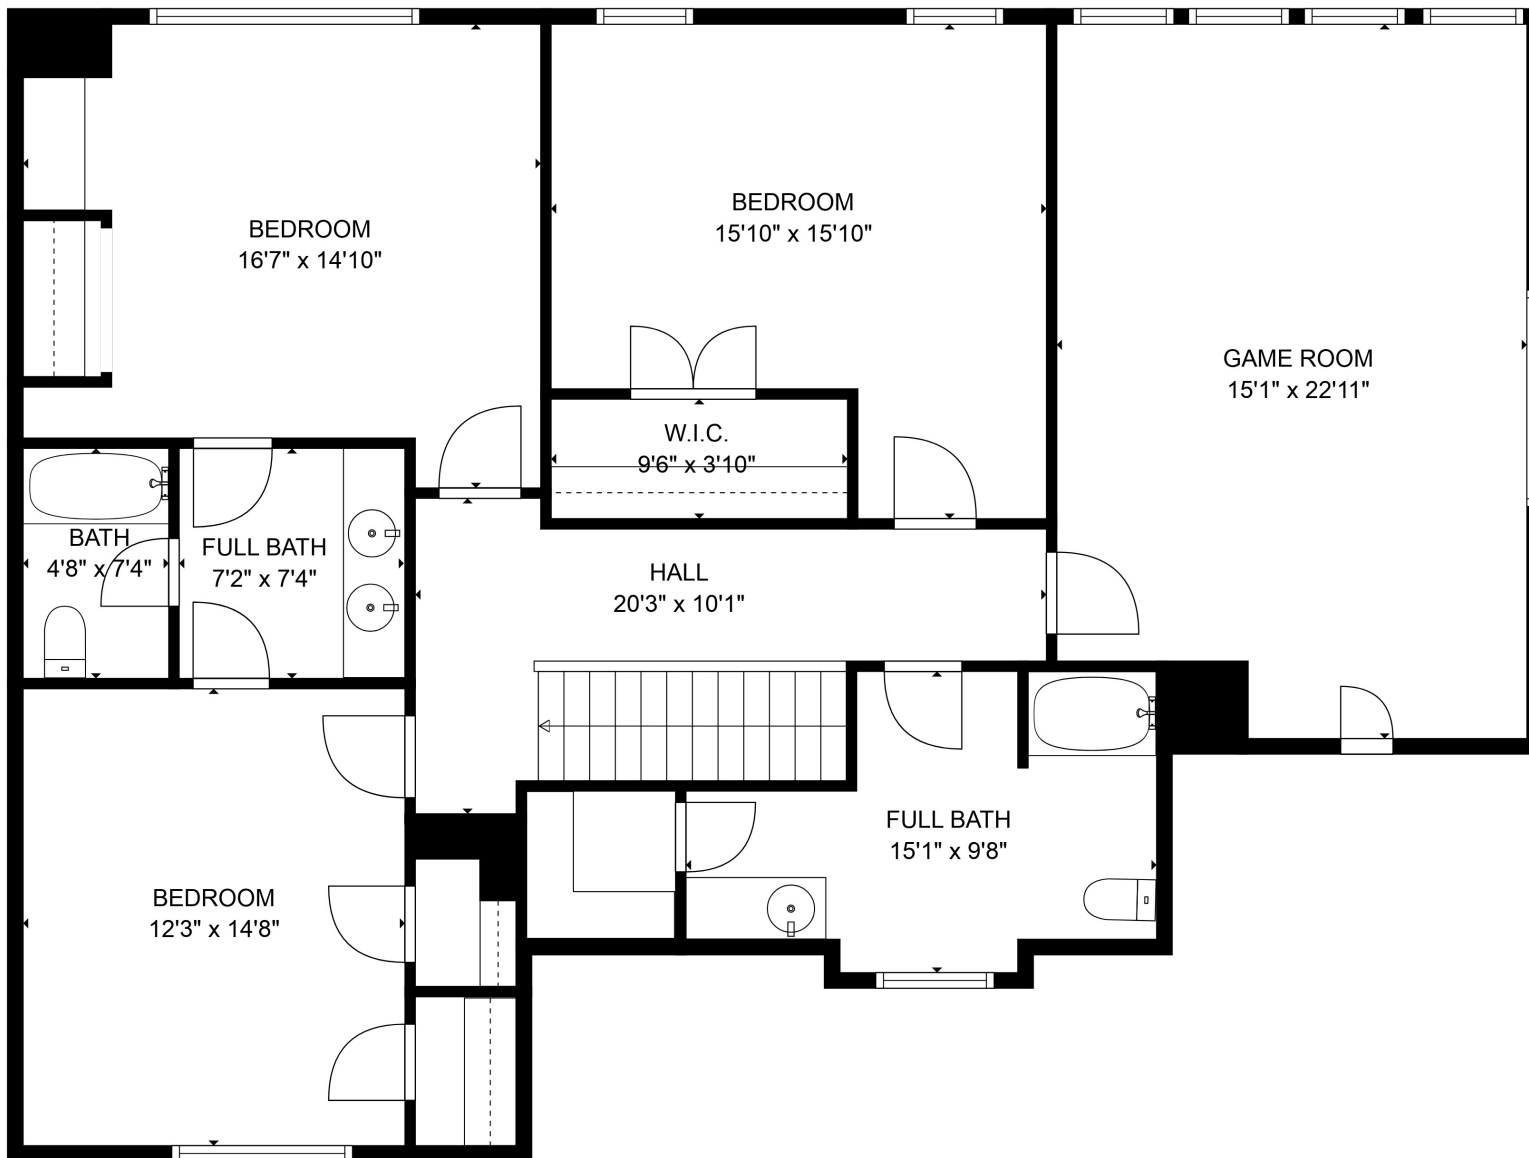

Estimated areas

GLA FLOOR 1: 2428 sq. ft, excluded 0 sq. ft  
 GLA FLOOR 2: 1532 sq. ft, excluded 0 sq. ft  
 Total GLA 3960 sq. ft, total scanned area 3960 sq. ft

MEASUREMENTS ARE CALCULATED BY CUBICASA TECHNOLOGY. DEEMED HIGHLY RELIABLE BUT NOT GUARANTEED.

### Estimated areas

GLA FLOOR 1: 2428 sq. ft, excluded 0 sq. ft  
 GLA FLOOR 2: 1532 sq. ft, excluded 0 sq. ft  
 Total GLA 3960 sq. ft, total scanned area 3960 sq. ft

MEASUREMENTS ARE CALCULATED BY CUBICASA TECHNOLOGY. DEEMED HIGHLY RELIABLE BUT NOT GUARANTEED.