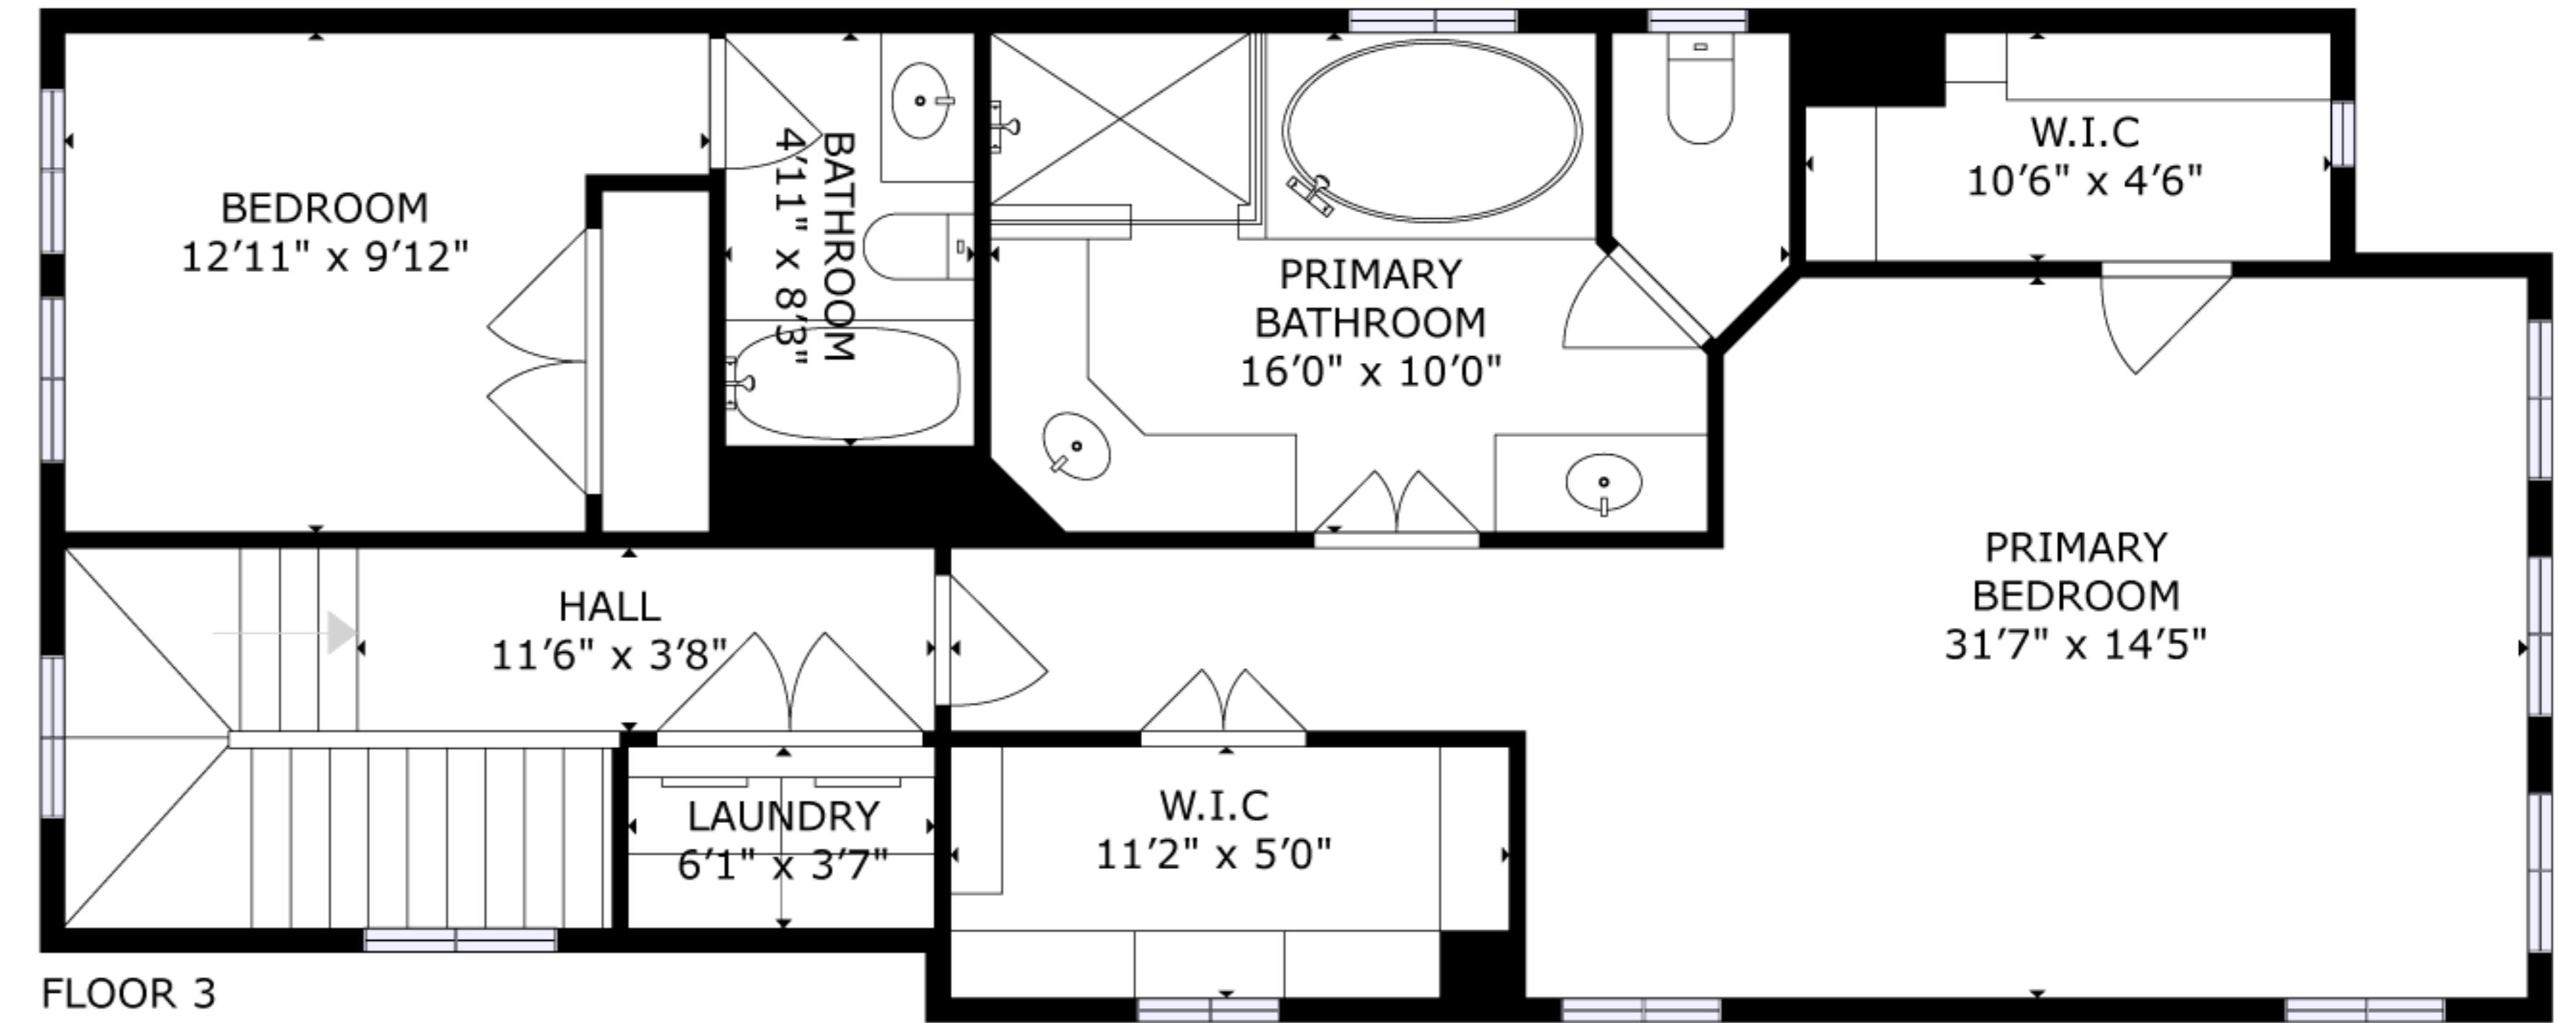

FLOOR 2

FLOOR 3

FLOOR 1

GROSS INTERNAL AREA
 FLOOR 1: 387 sq.ft, FLOOR 2: 861 sq.ft, FLOOR 3: 904 sq.ft
 EXCLUDED AREAS: GARAGE: 387 sq.ft
 TOTAL: 2152 sq.ft
 SIZES AND DIMENSIONS ARE APPROXIMATE, ACTUAL MAY VARY.