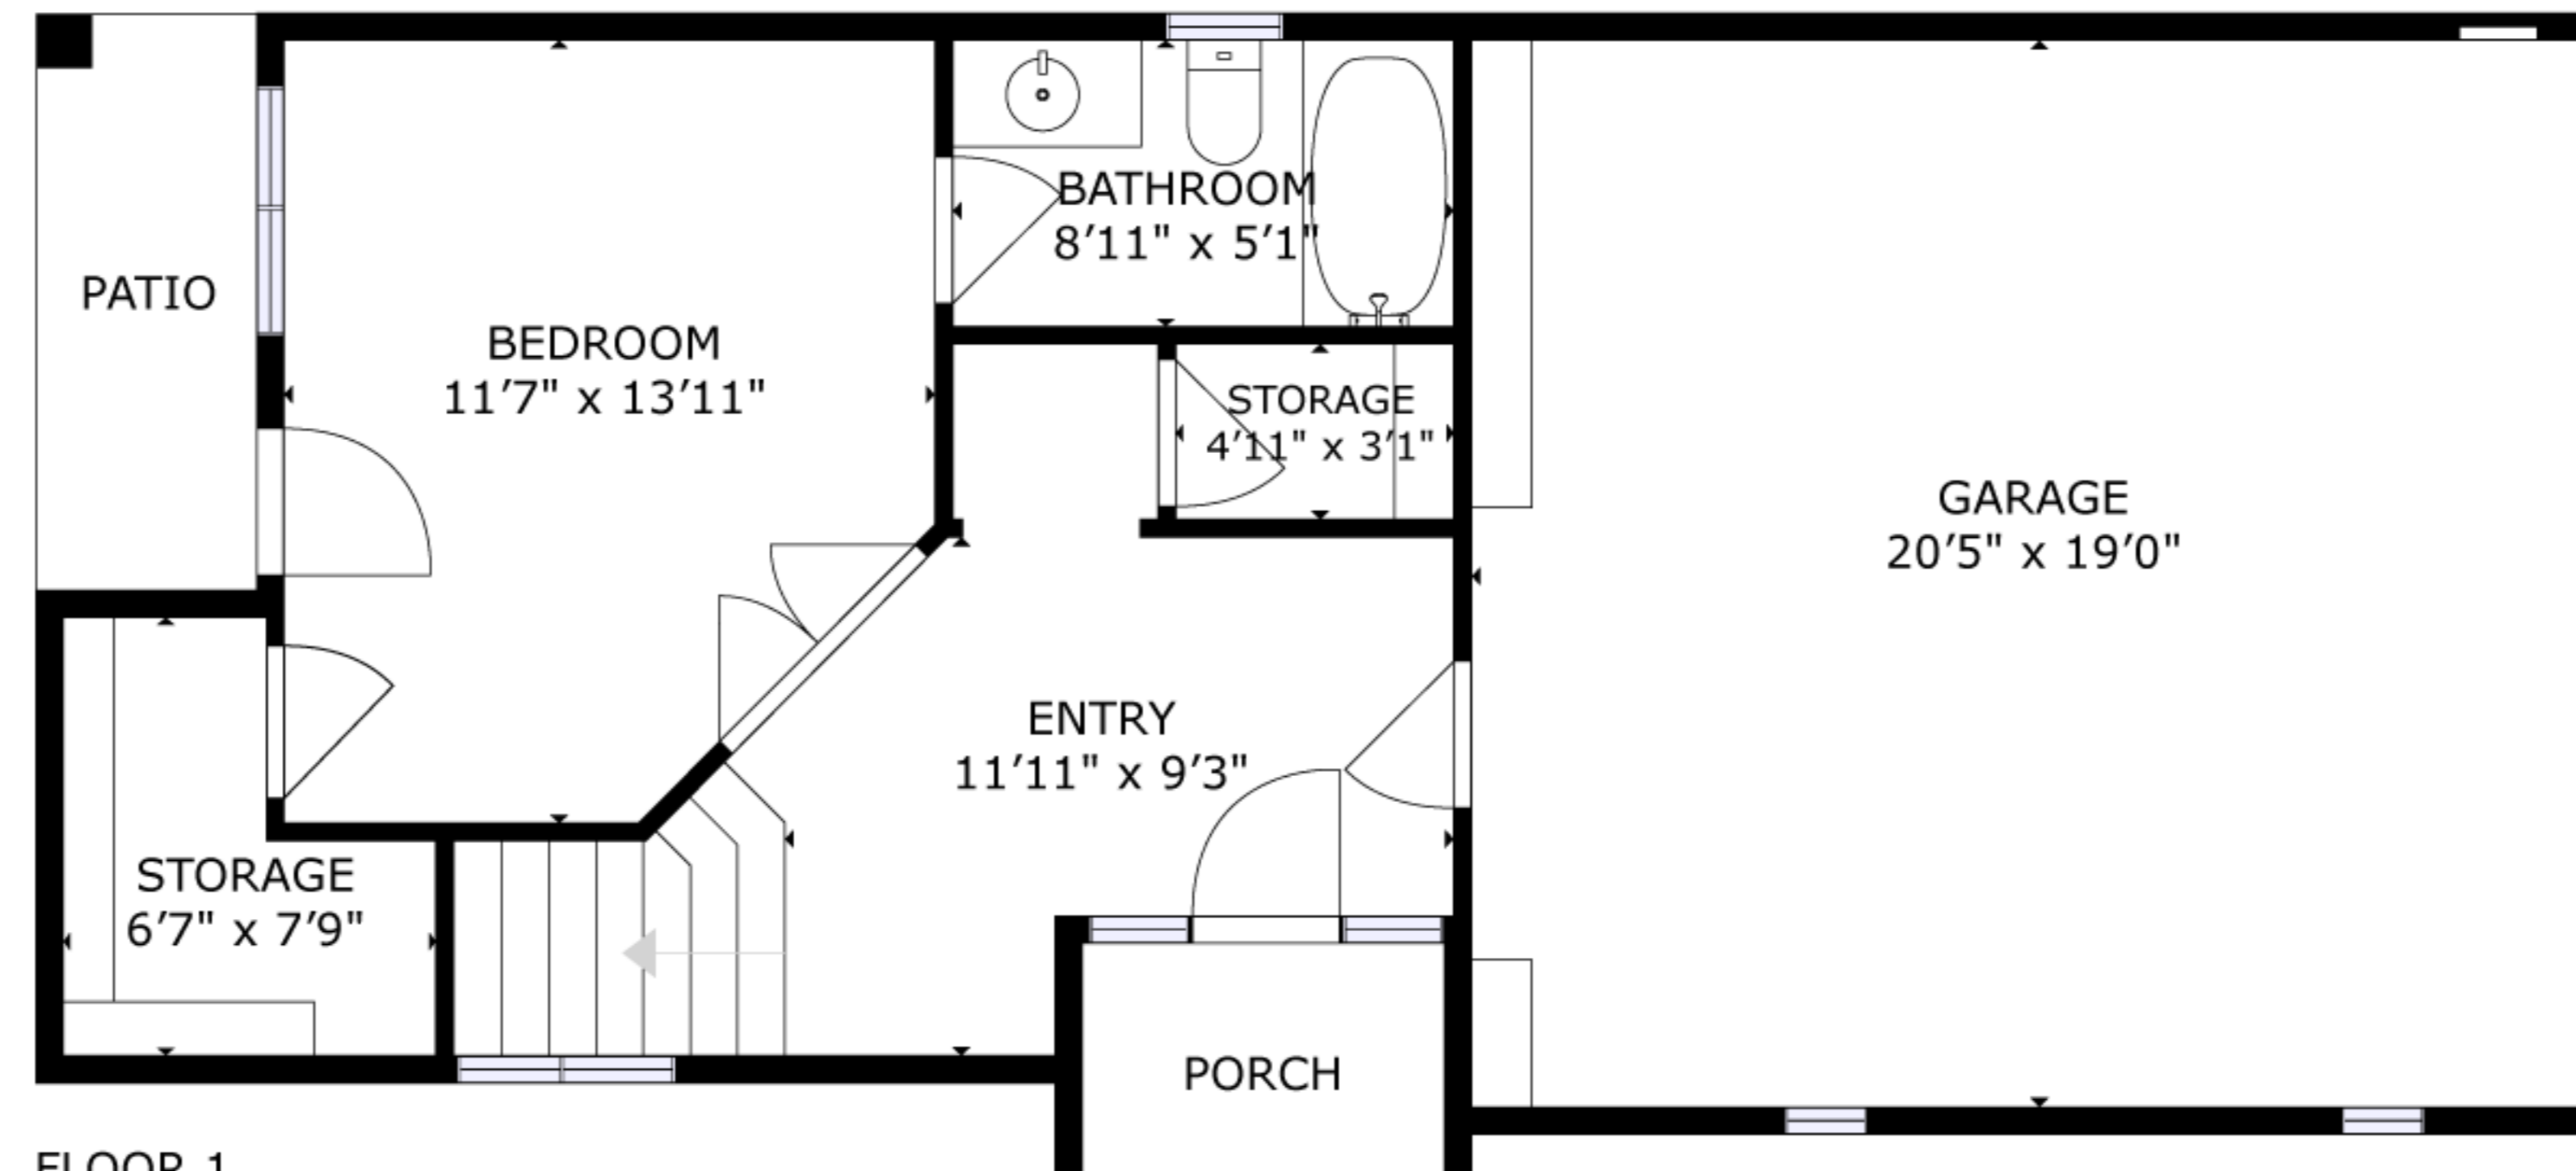

FLOOR 2

FLOOR 3

FLOOR 1

GROSS INTERNAL AREA
 FLOOR 1: 387 sq.ft, FLOOR 2: 861 sq.ft, FLOOR 3: 904 sq.ft
 EXCLUDED AREAS: GARAGE: 387 sq.ft
 TOTAL: 2152 sq.ft
 SIZES AND DIMENSIONS ARE APPROXIMATE, ACTUAL MAY VARY.