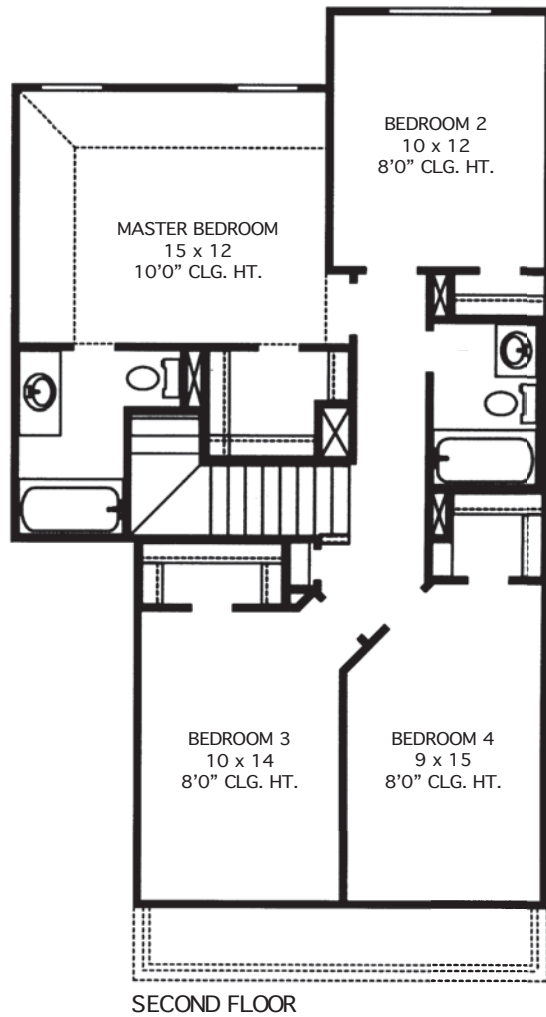

THE HAMILTON • 1,477 Sq. Ft.

- 4 Bedrooms, 2 1/2 Baths
- Raised Ceiling and Large Walk-In Closet in Master Bedroom
- Separate Family Room and Dining Room

THE HAMILTON • 1,477 Sq. Ft.

ELEVATION A

ELEVATION B

All elevations and floor plan renderings may vary due to community specific Deed Restrictions, Building Code Requirements or Subdivision Builder Requirements as listed on Design Feature Sheet.