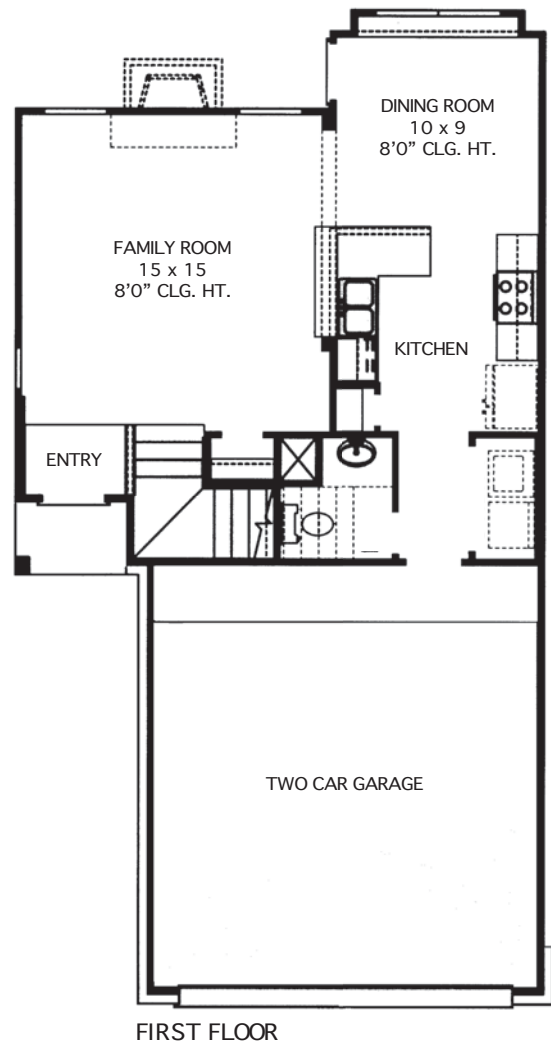

THE HAMILTON • 1,477 Sq. Ft.

- 4 Bedrooms, 2 1/2 Baths
- Raised Ceiling and Large Walk-In Closet in Master Bedroom
- Separate Family Room and Dining Room

THE HAMILTON • 1,477 Sq. Ft.

ELEVATION A

ELEVATION B

All elevations and floor plan renderings may vary due to community specific Deed Restrictions, Building Code Requirements or Subdivision Builder Requirements as listed on Design Feature Sheet.