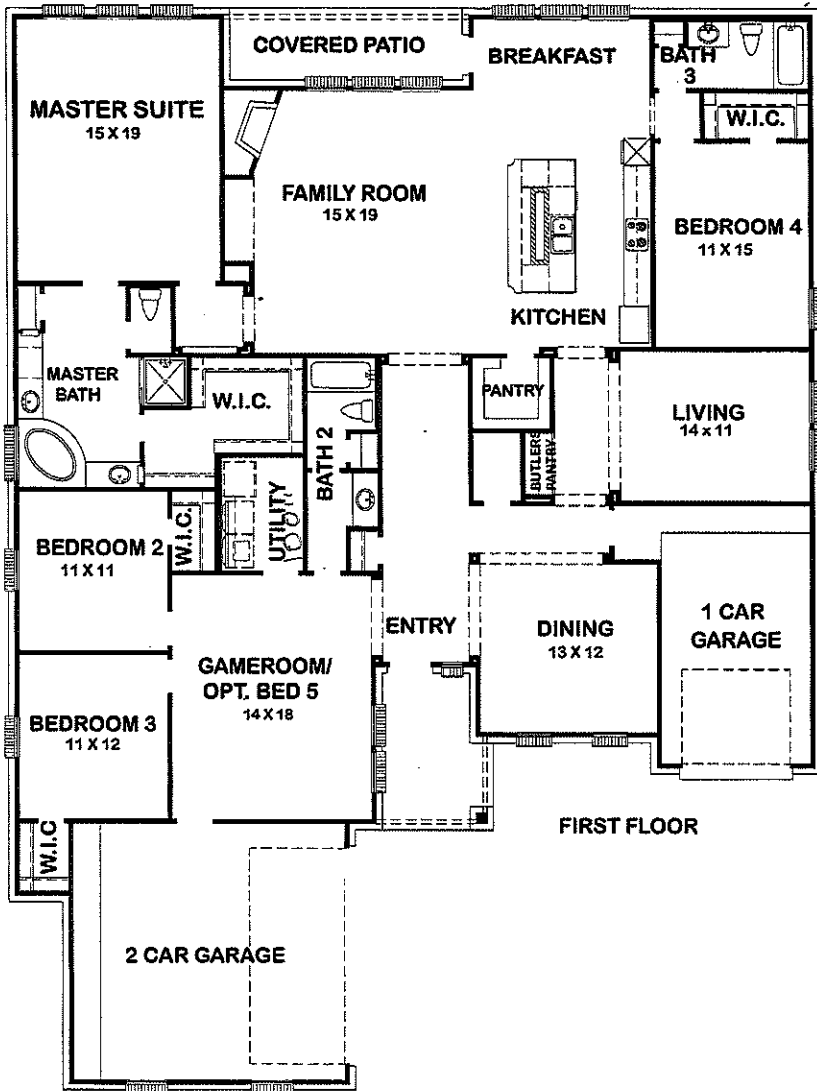

ANDERSON

Features:

- Approx. 3084 Square Feet
- 4 Bedroom
- 3 Bath
- 3 Car Split Garage

BATH 4