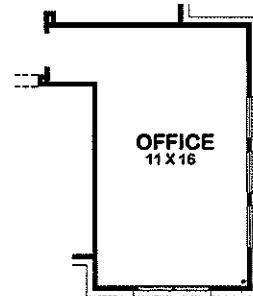

ANDERSON

Features:

- Approx. 3084 Square Feet
- 4 Bedroom
- 3 Bath
- 3 Car Split Garage

BATH 4