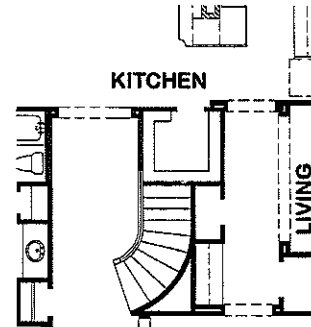

ANDERSON

Features:

- Approx. 3084 Square Feet
- 4 Bedroom
- 3 Bath
- 3 Car Split Garage

BATH 4