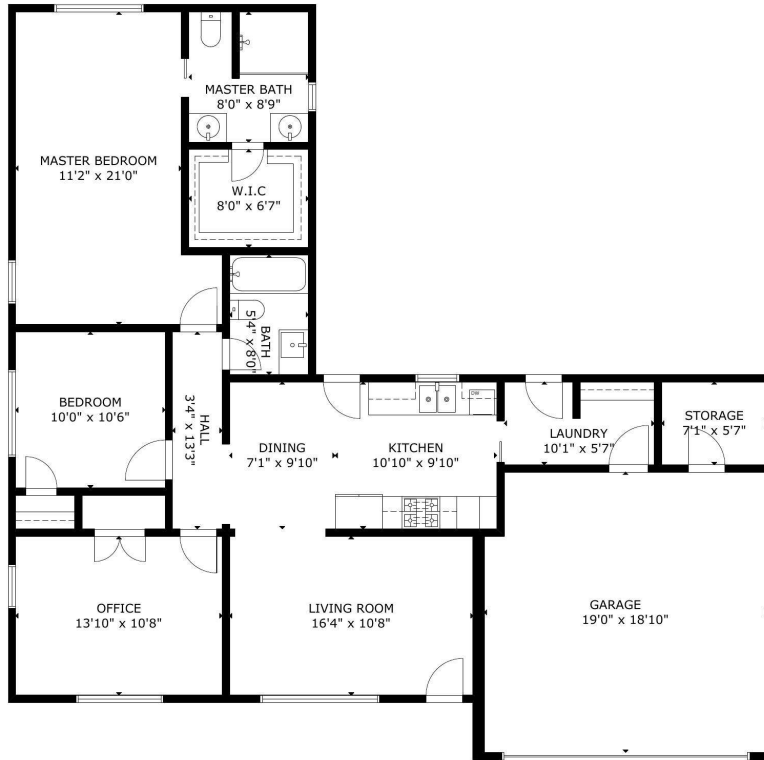

415 Heidrich St, Houston, TX, 77018, US

FLOOR 1

GROSS INTERNAL AREA  
TOTAL: 1,207 sq ft  
FLOOR 1: 1,207 sq ft  
EXCLUDED AREA: GARAGE: 394 sq ft  
SIZE AND DIMENSIONS ARE APPROXIMATE, ACTUAL MAY VARY.