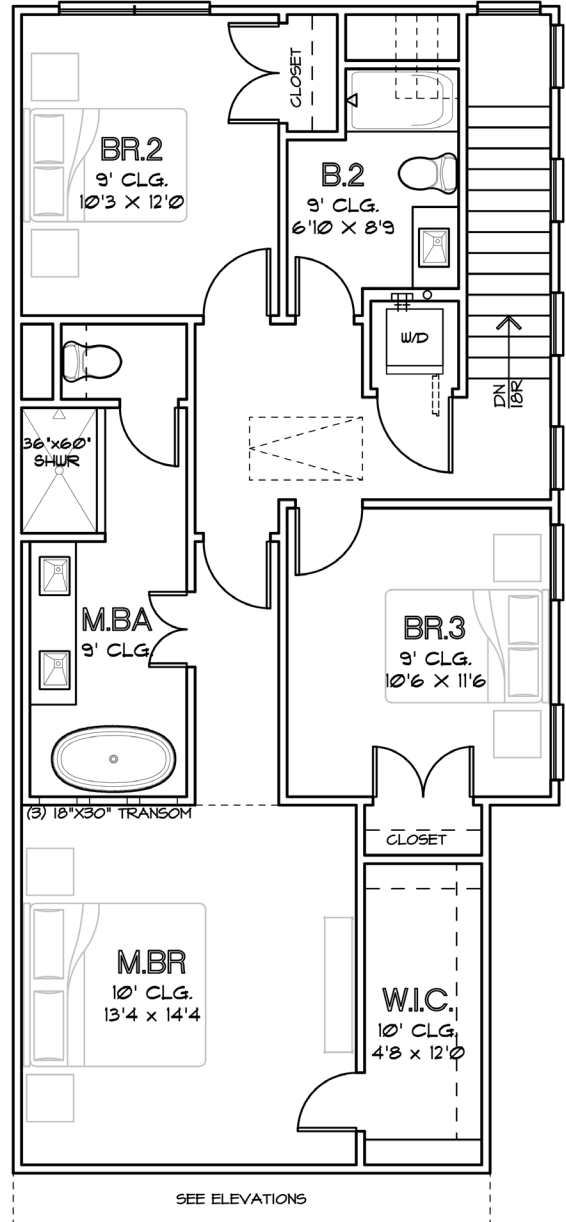

CITY HOMES  
CHOICE

KOLBE PARK  
THE ACACIA  
1,504 SQ.FT.

FIRST FLOOR

CHOICE IS THE ULTIMATE LUXURY