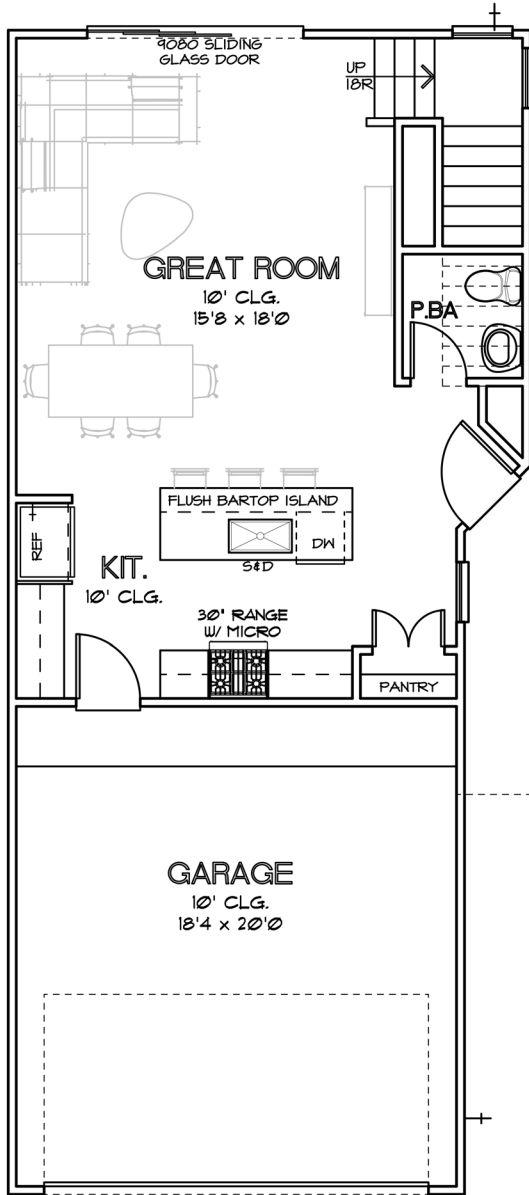

CITY HOMES  
CHOICE

KOLBE PARK  
THE ACACIA  
1,504 SQ.FT.

FIRST FLOOR

CHOICE IS THE ULTIMATE LUXURY