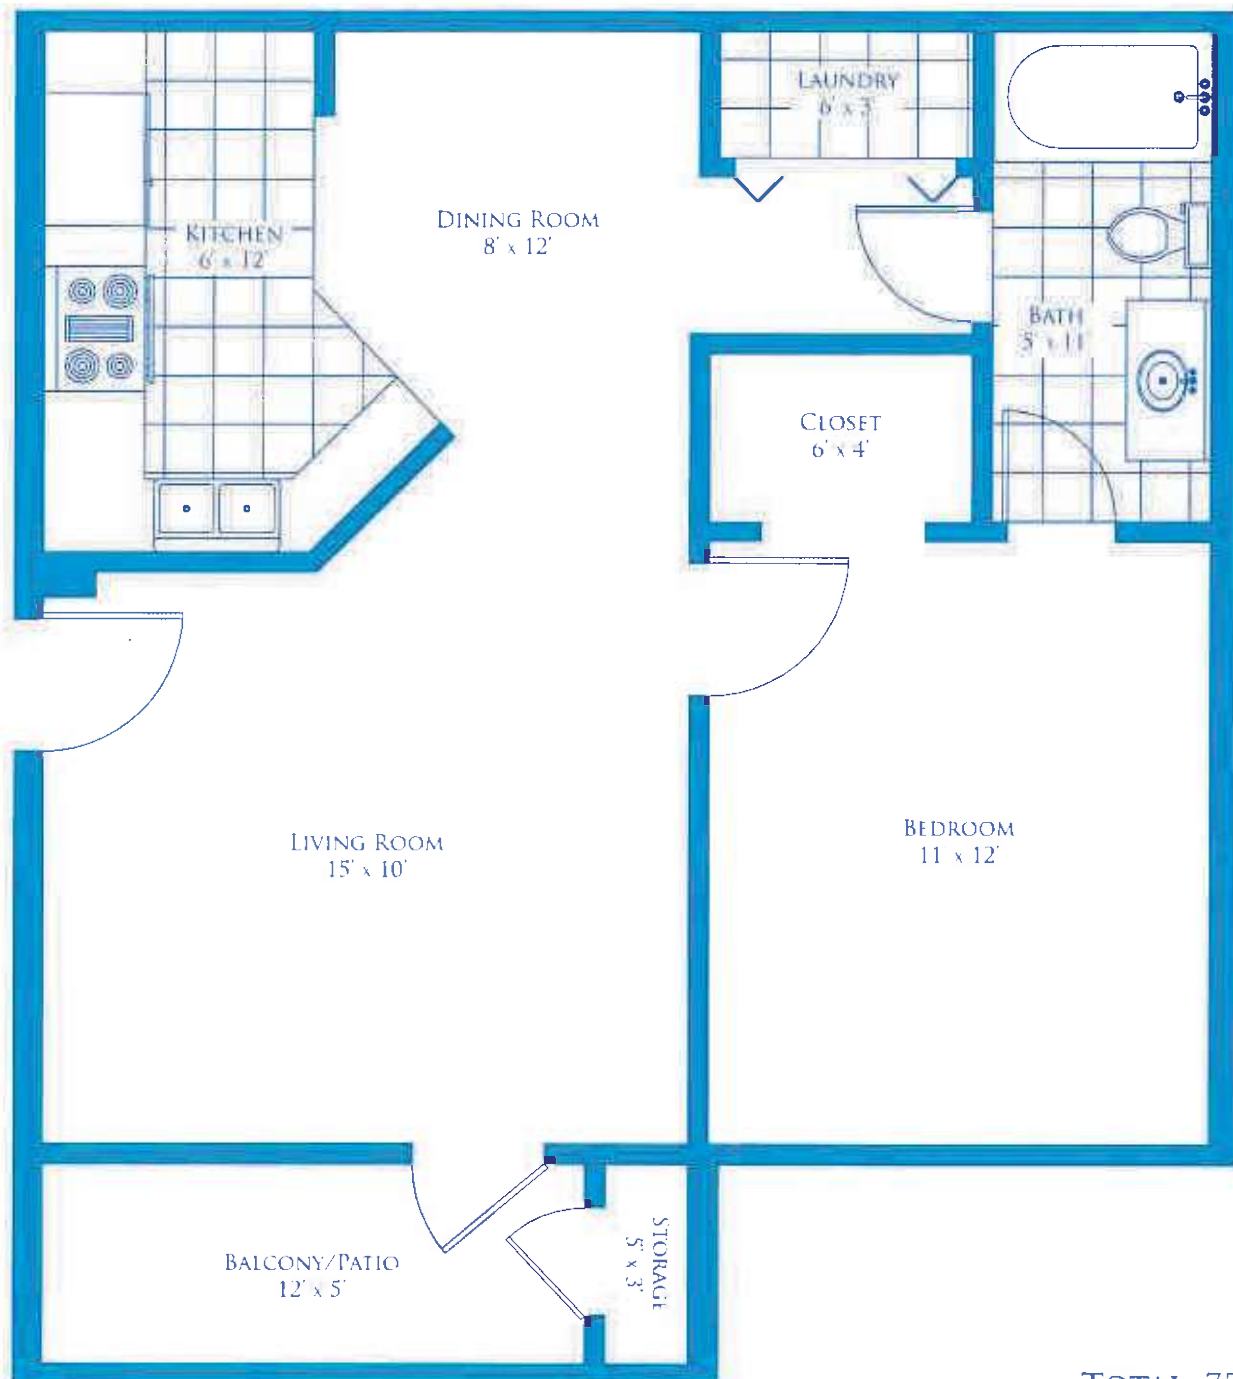

THE VERBENA

TOTAL: 751 S.F.
INTERIOR: 676 S.F.
BALCONY: 75 S.F.

MEASUREMENTS ARE APPROXIMATE
AND MAY VARY FROM ILLUSTRATION