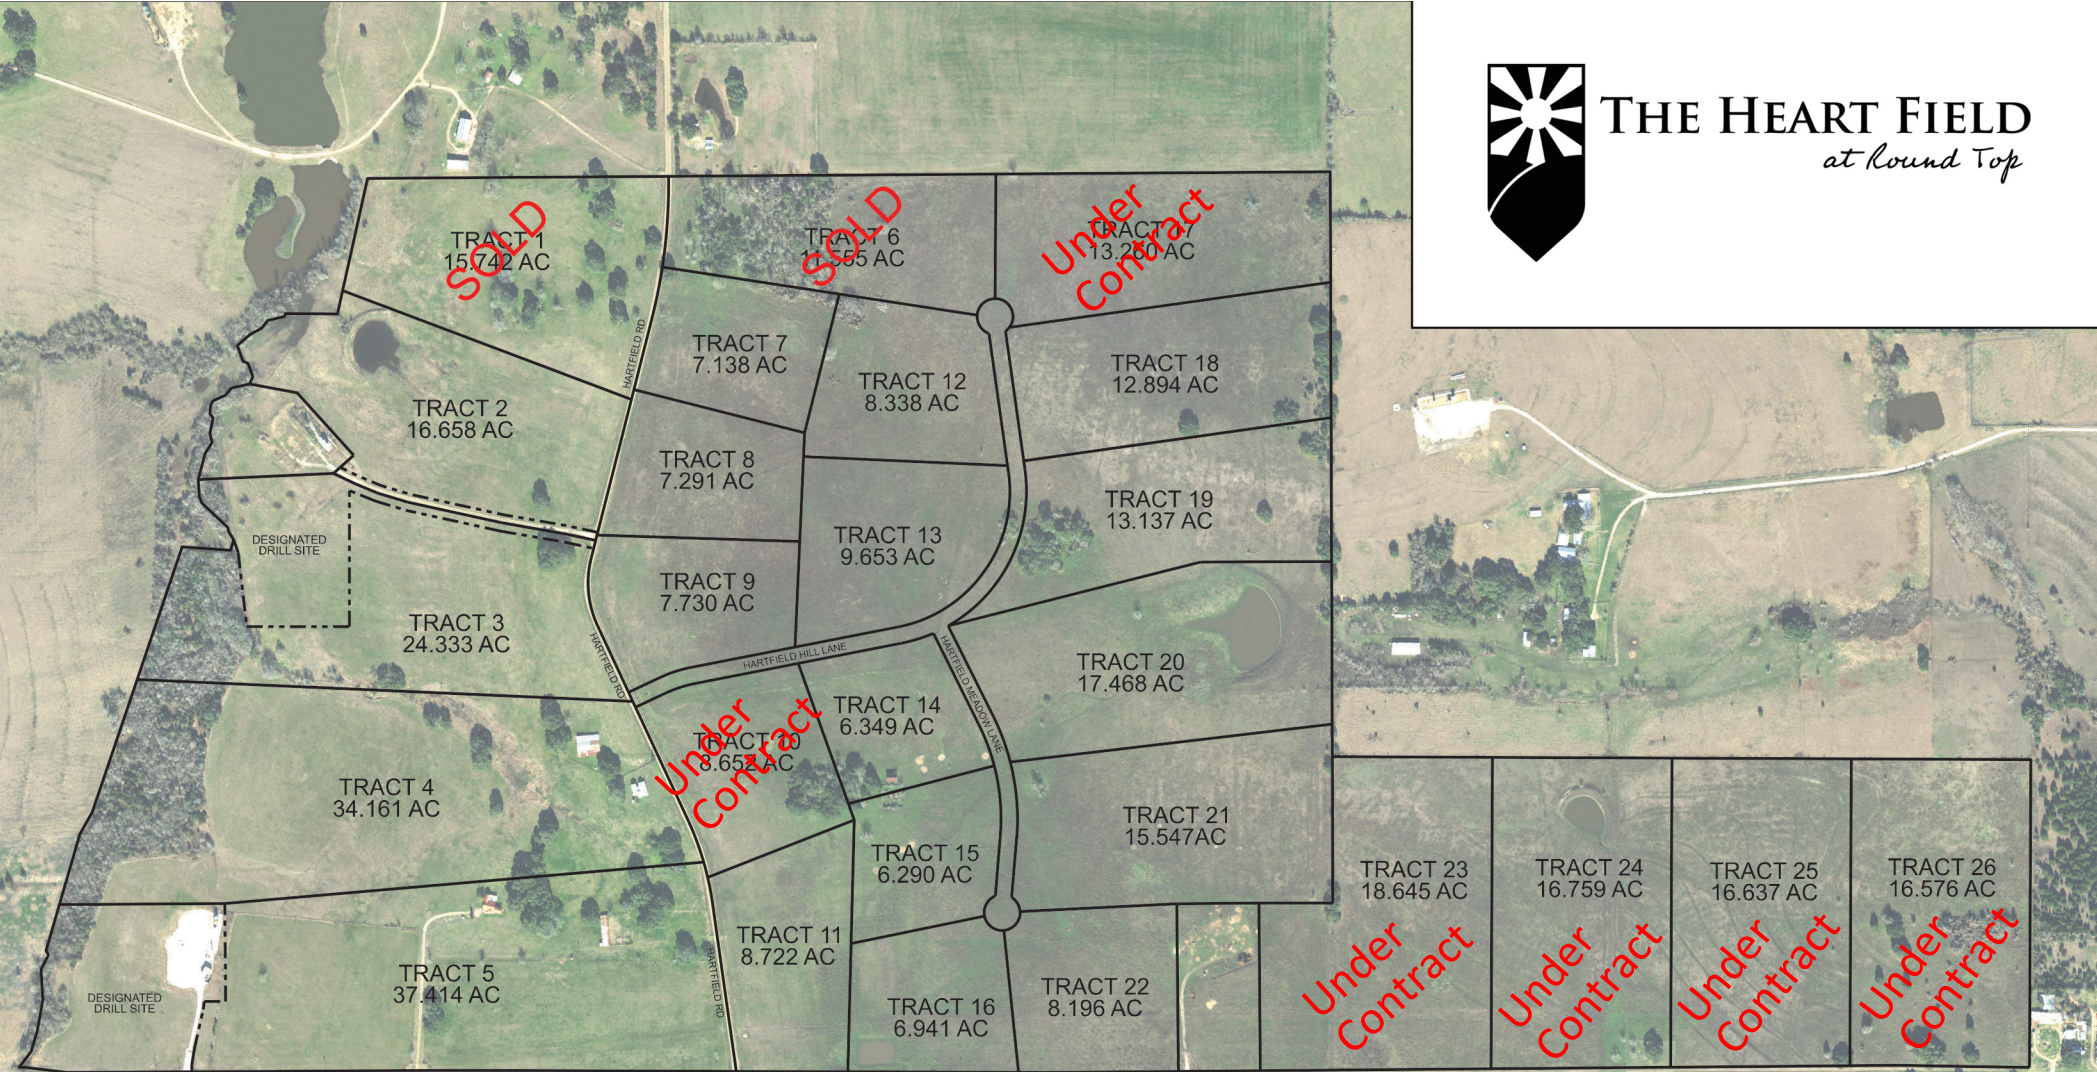

THE HEART FIELD

at Round Top

FM 1291

FM 1291

ROUND TOP
Real Estate
est. 1988

Emily Kahanek Shaw
979-966-8130

COUNTRY COMMUNITIES
Your Country. Your Community. Your Lifestyle.