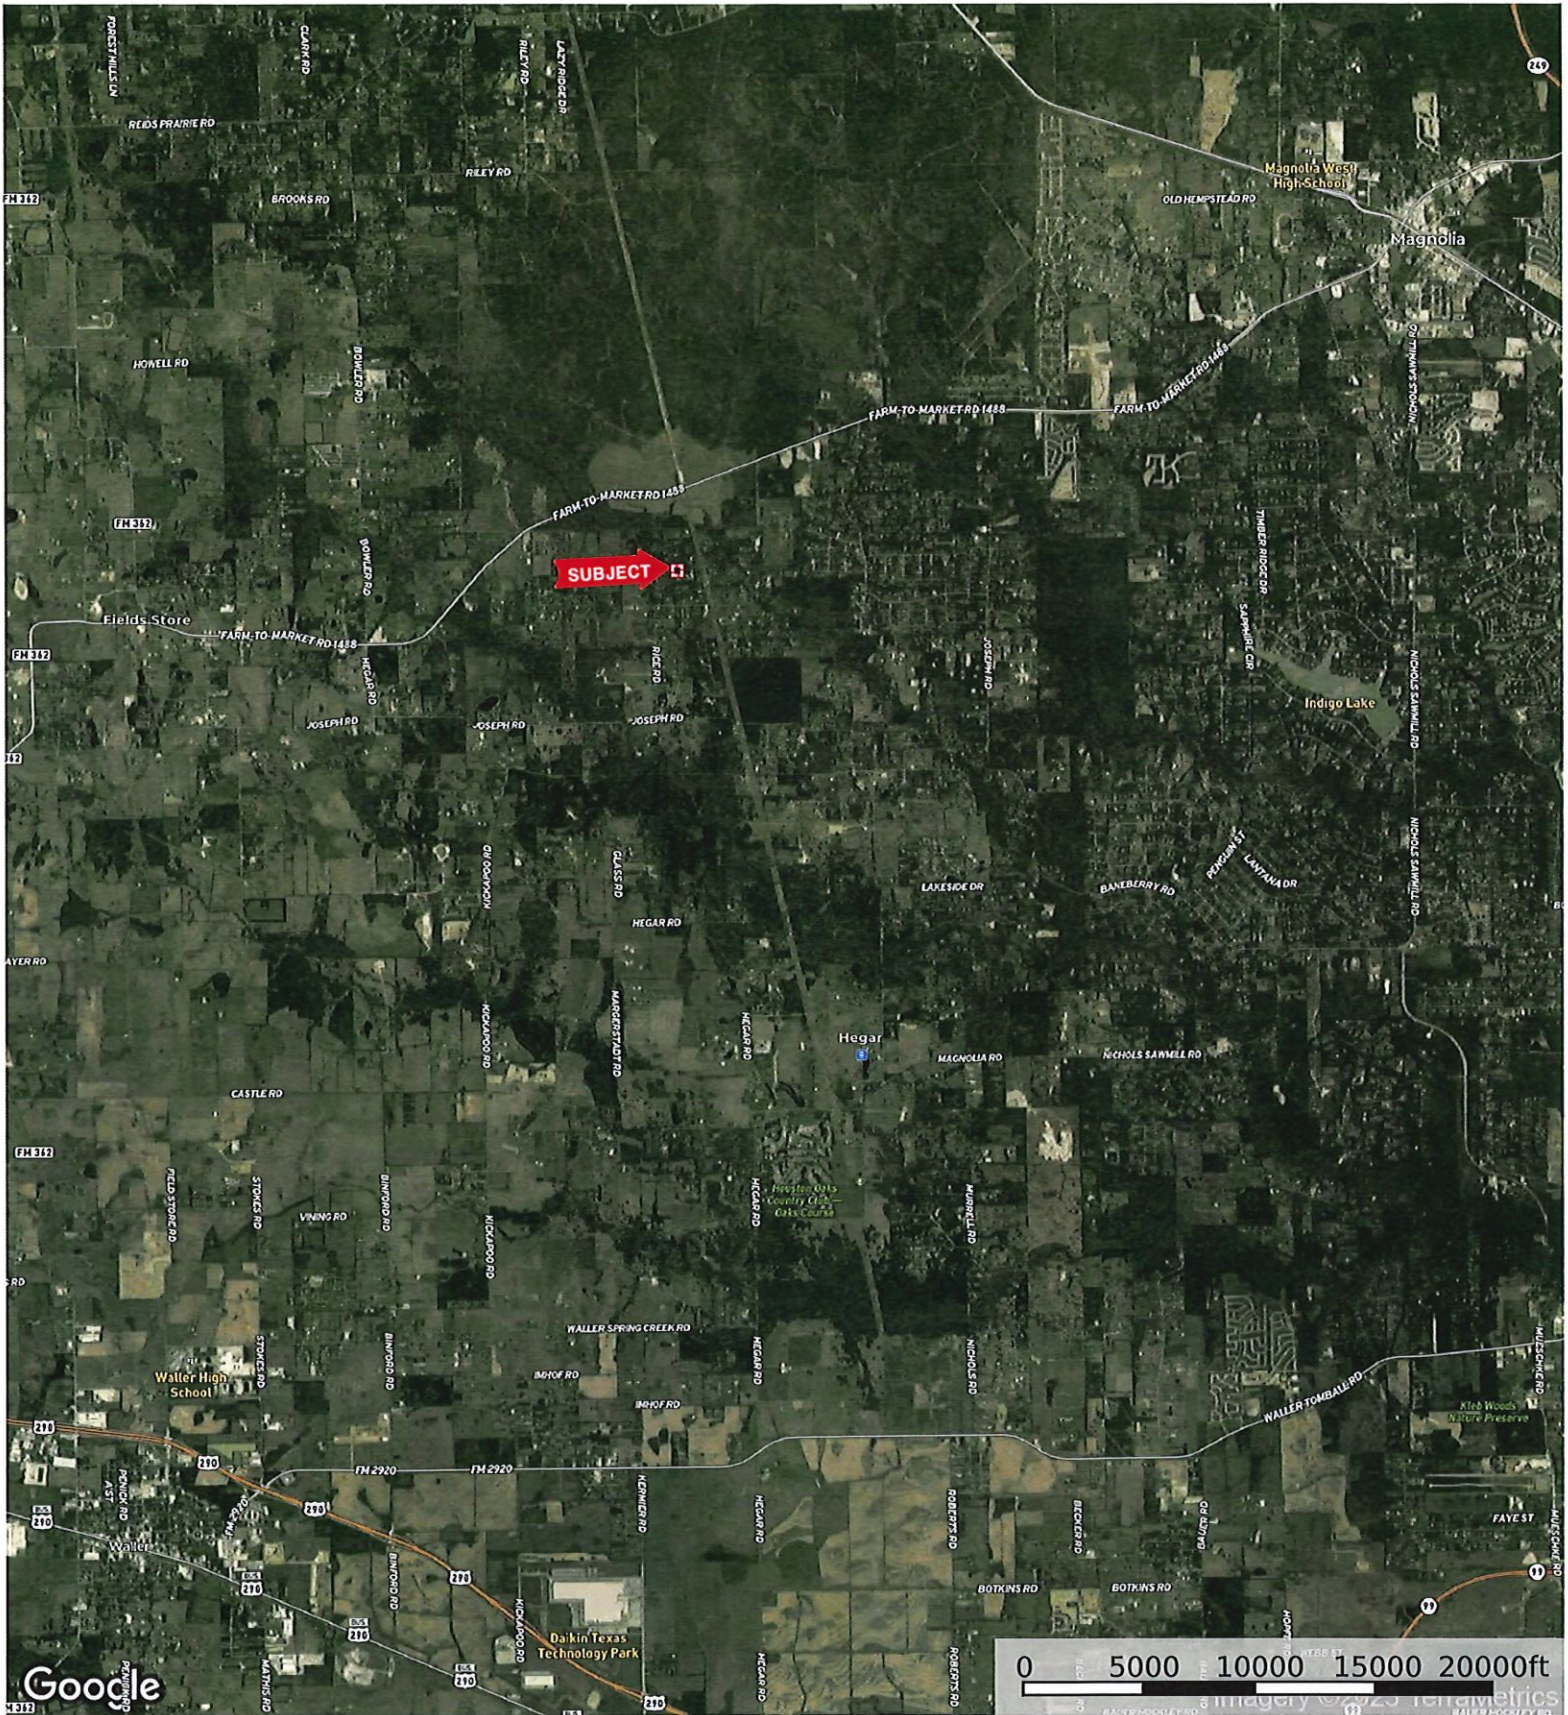

27864 Squaw Valley Trail  
Waller County, Texas, AC +/-

 Boundary

27864 Squaw Valley Trail  
Waller County, Texas, AC +/-

Google ©2023 Houston-Galveston Area Council, Maxar Technologies, Texas General Land Office, U.S. Geological Survey

 Boundary

 The information contained herein was obtained from sources deemed to be reliable. Land id™ Services makes no warranties or guarantees as to the completeness or accuracy thereof.

27864 Squaw Valley Trail  
 Waller County, Texas, AC +/-

-  Boundary
-  100 Year Floodplain
-  500 Year Floodplain
-  Floodway
-  Special
-  Unmapped/ Not Included