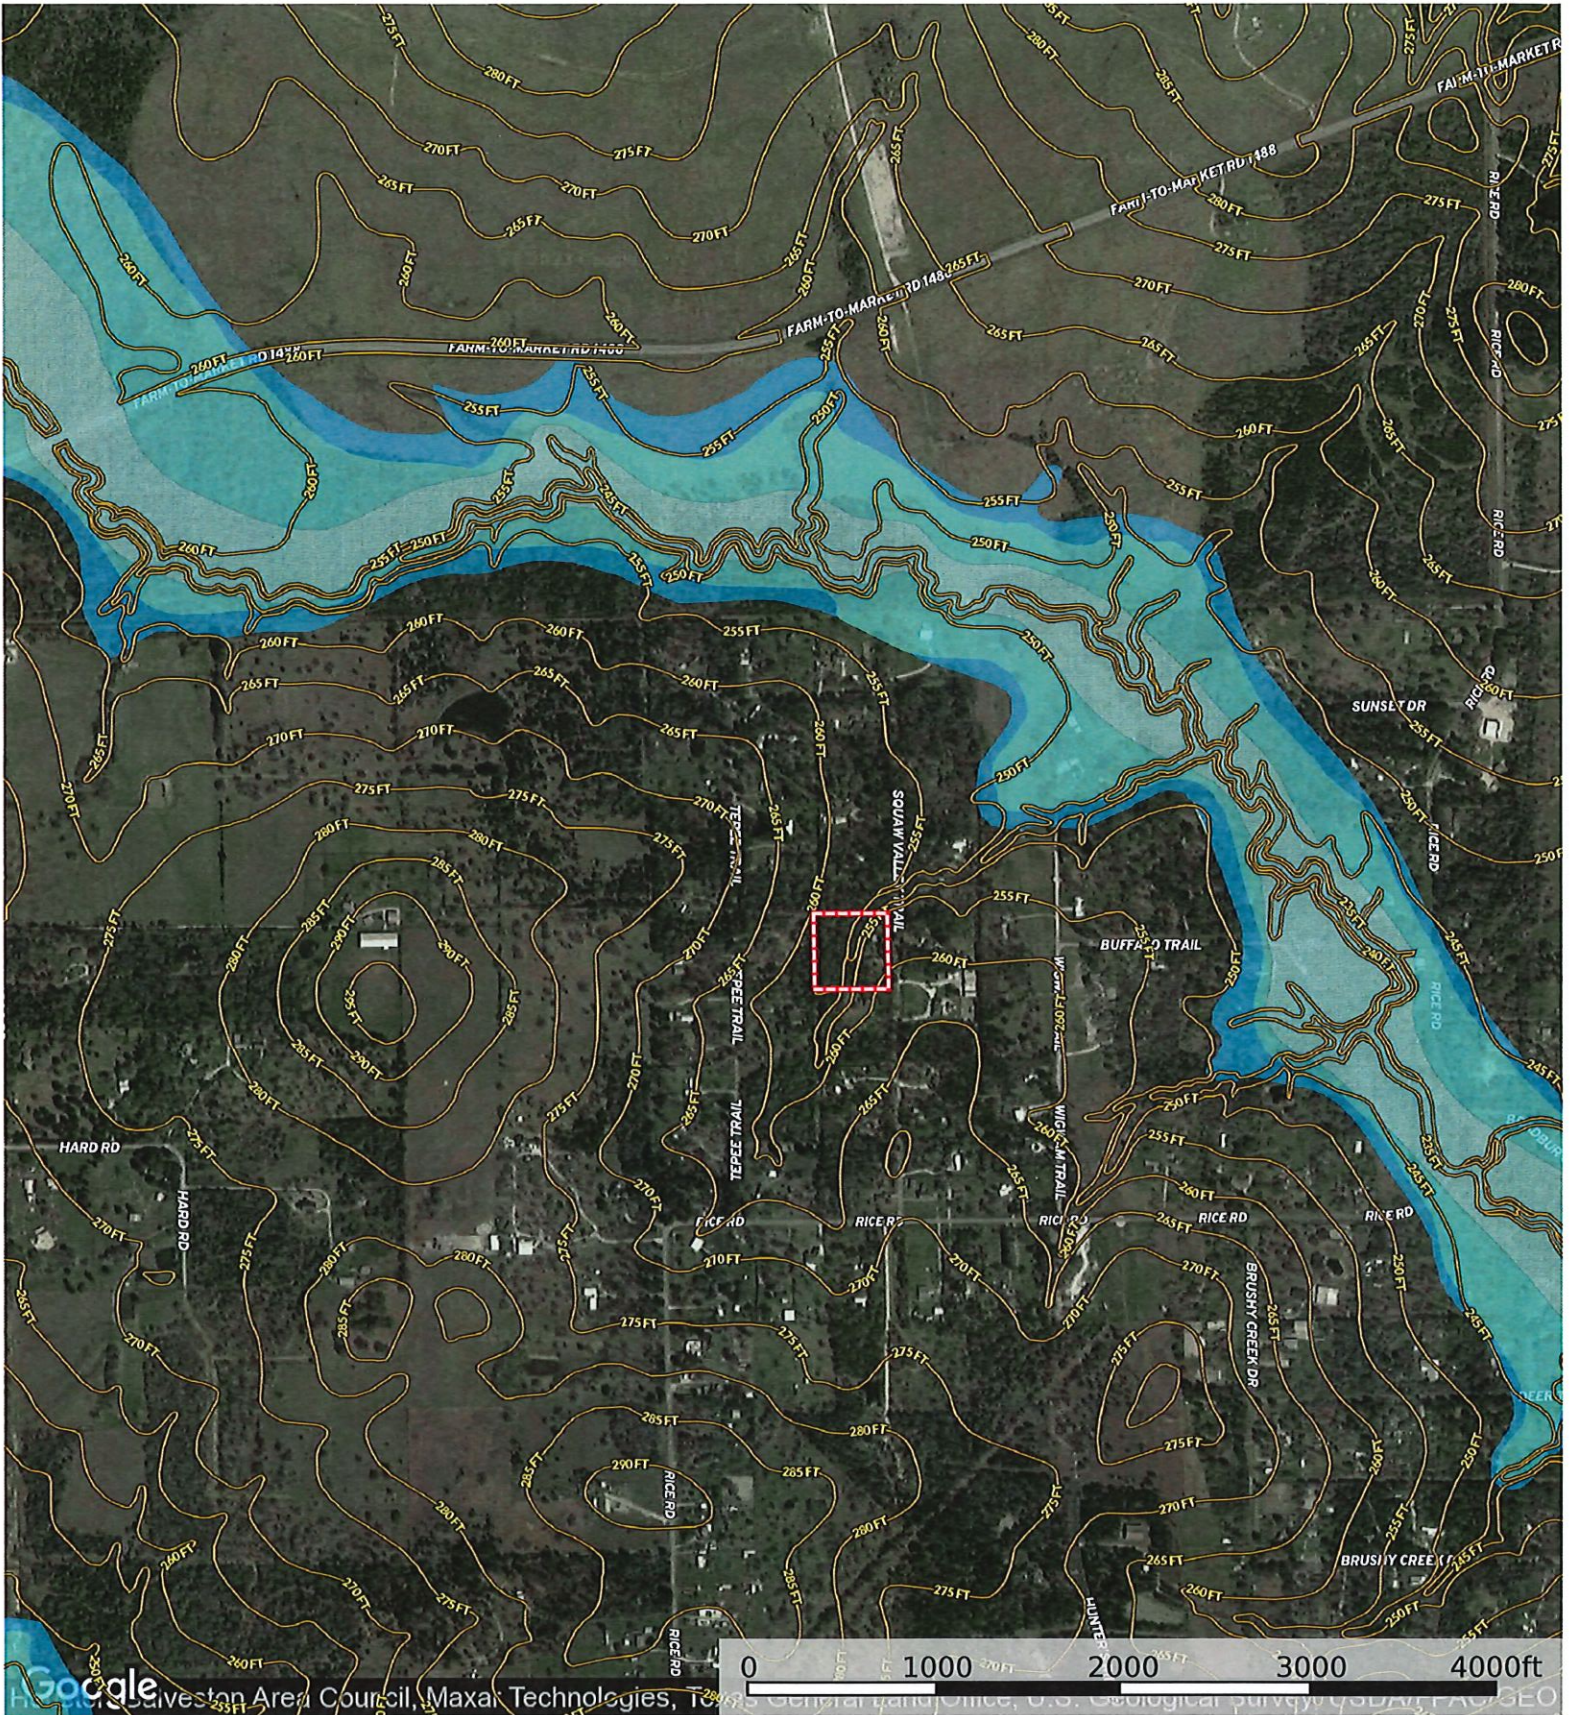

27864 Squaw Valley Trail  
Waller County, Texas, AC +/-

 Boundary

27864 Squaw Valley Trail  
Waller County, Texas, AC +/-

Google ©2023 Houston-Galveston Area Council, Maxar Technologies, Texas General Land Office, U.S. Geological Survey

 Boundary

 The information contained herein was obtained from sources deemed to be reliable. Land id™ Services makes no warranties or guarantees as to the completeness or accuracy thereof.

27864 Squaw Valley Trail  
 Waller County, Texas, AC +/-

-  Boundary
-  100 Year Floodplain
-  500 Year Floodplain
-  Floodway
-  Special
-  Unmapped/ Not Included