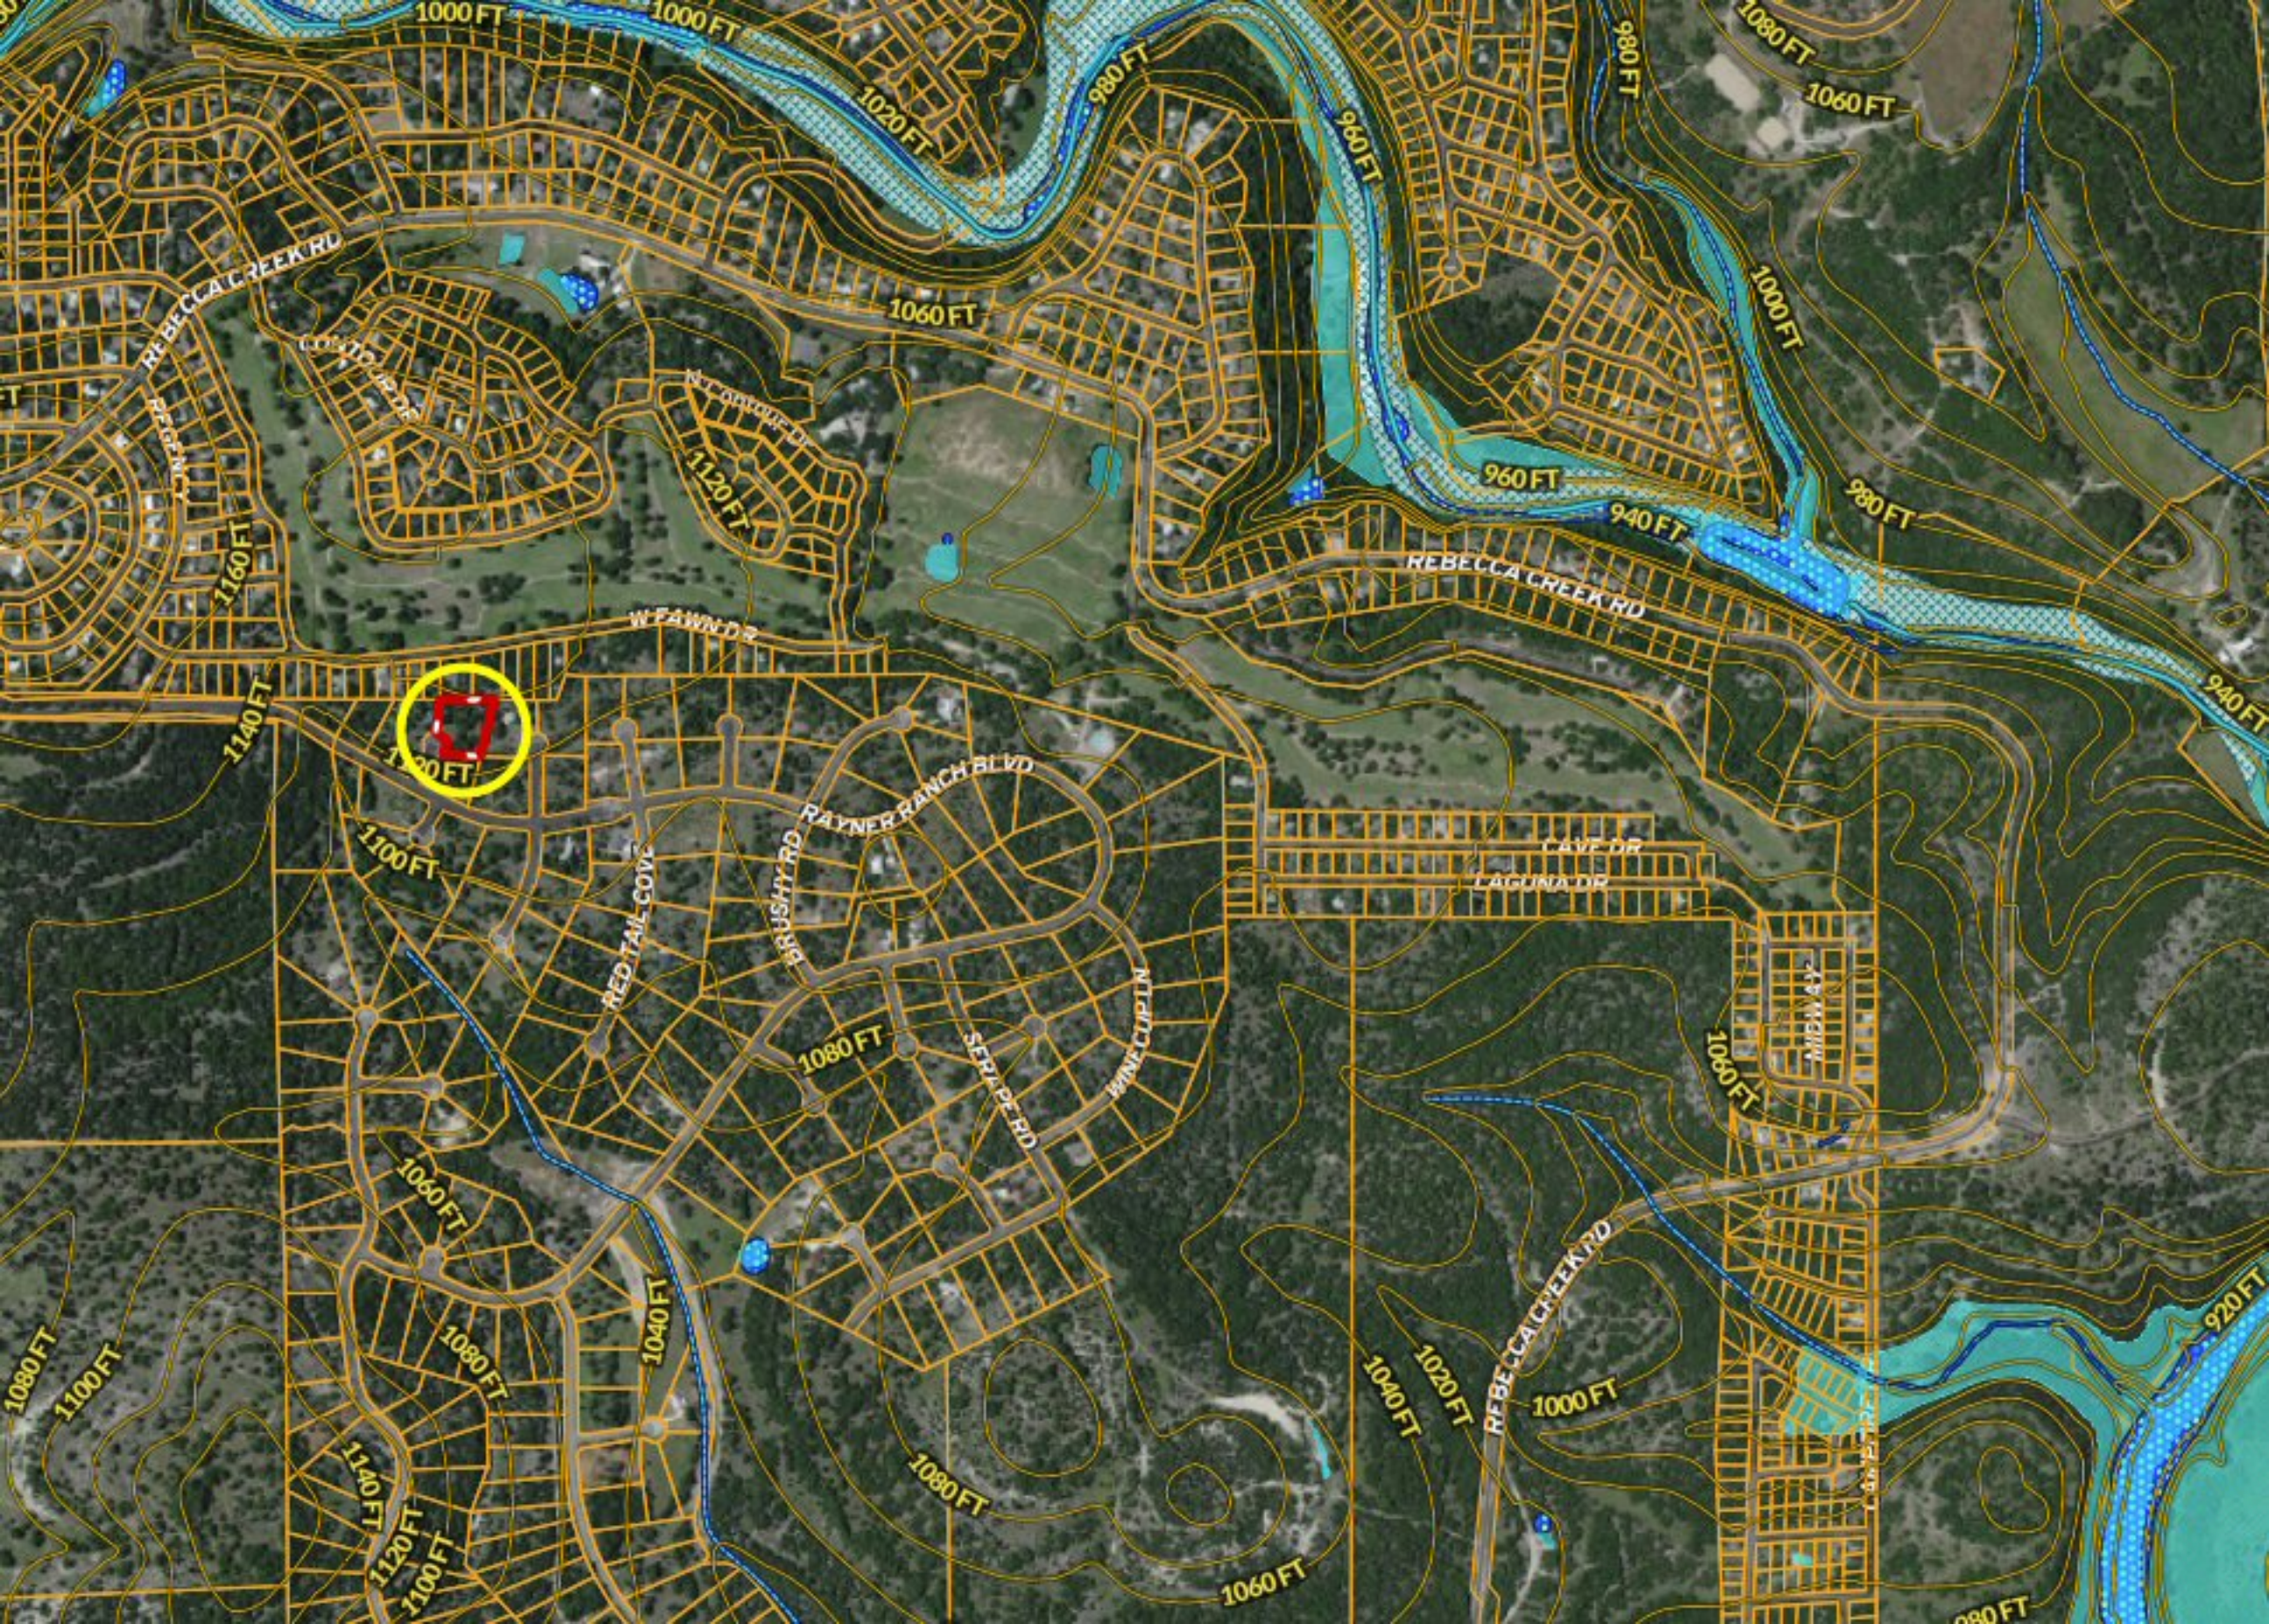

*** 1.3 ACRES *** 172 Rayner Ct ~ Serenity Oaks

Copyright © and (P) 1988–2010 Microsoft Corporation and/or its suppliers. All rights reserved. <http://www.microsoft.com/mappoint/>
Certain mapping and direction data © 2010 NAVTEQ. All rights reserved. The Data for areas of Canada includes information taken with permission from Canadian authorities, including: © Her Majesty the Queen in Right of Canada, © Queen's Printer for Ontario. NAVTEQ and NAVTEQ ON BOARD are trademarks of NAVTEQ. © 2010 Tele Atlas North America, Inc. All rights reserved. Tele Atlas and Tele Atlas North America are trademarks of Tele Atlas, Inc. © 2010 by Applied Geographic Systems. All rights reserved.

W FAWN DR

W FAWN DR

W FAWN DR

RAYNER RANCH BLVD

RAYNER RANCH BLVD

RAYNER RANCH BLVD

RAYNER CIR

RAYNER COVE

RAYNER PL

BRUSHY ROAD CIR

GREY FOX CIR

RED TAIL COVE

BRUSHY RD

RAYNER RANCH

FAIRWAY DR

SUNSET DR

1120 FT

1120 FT

1100 FT

1100 FT

1080

W FAWN DR

1140 FT

1140 FT