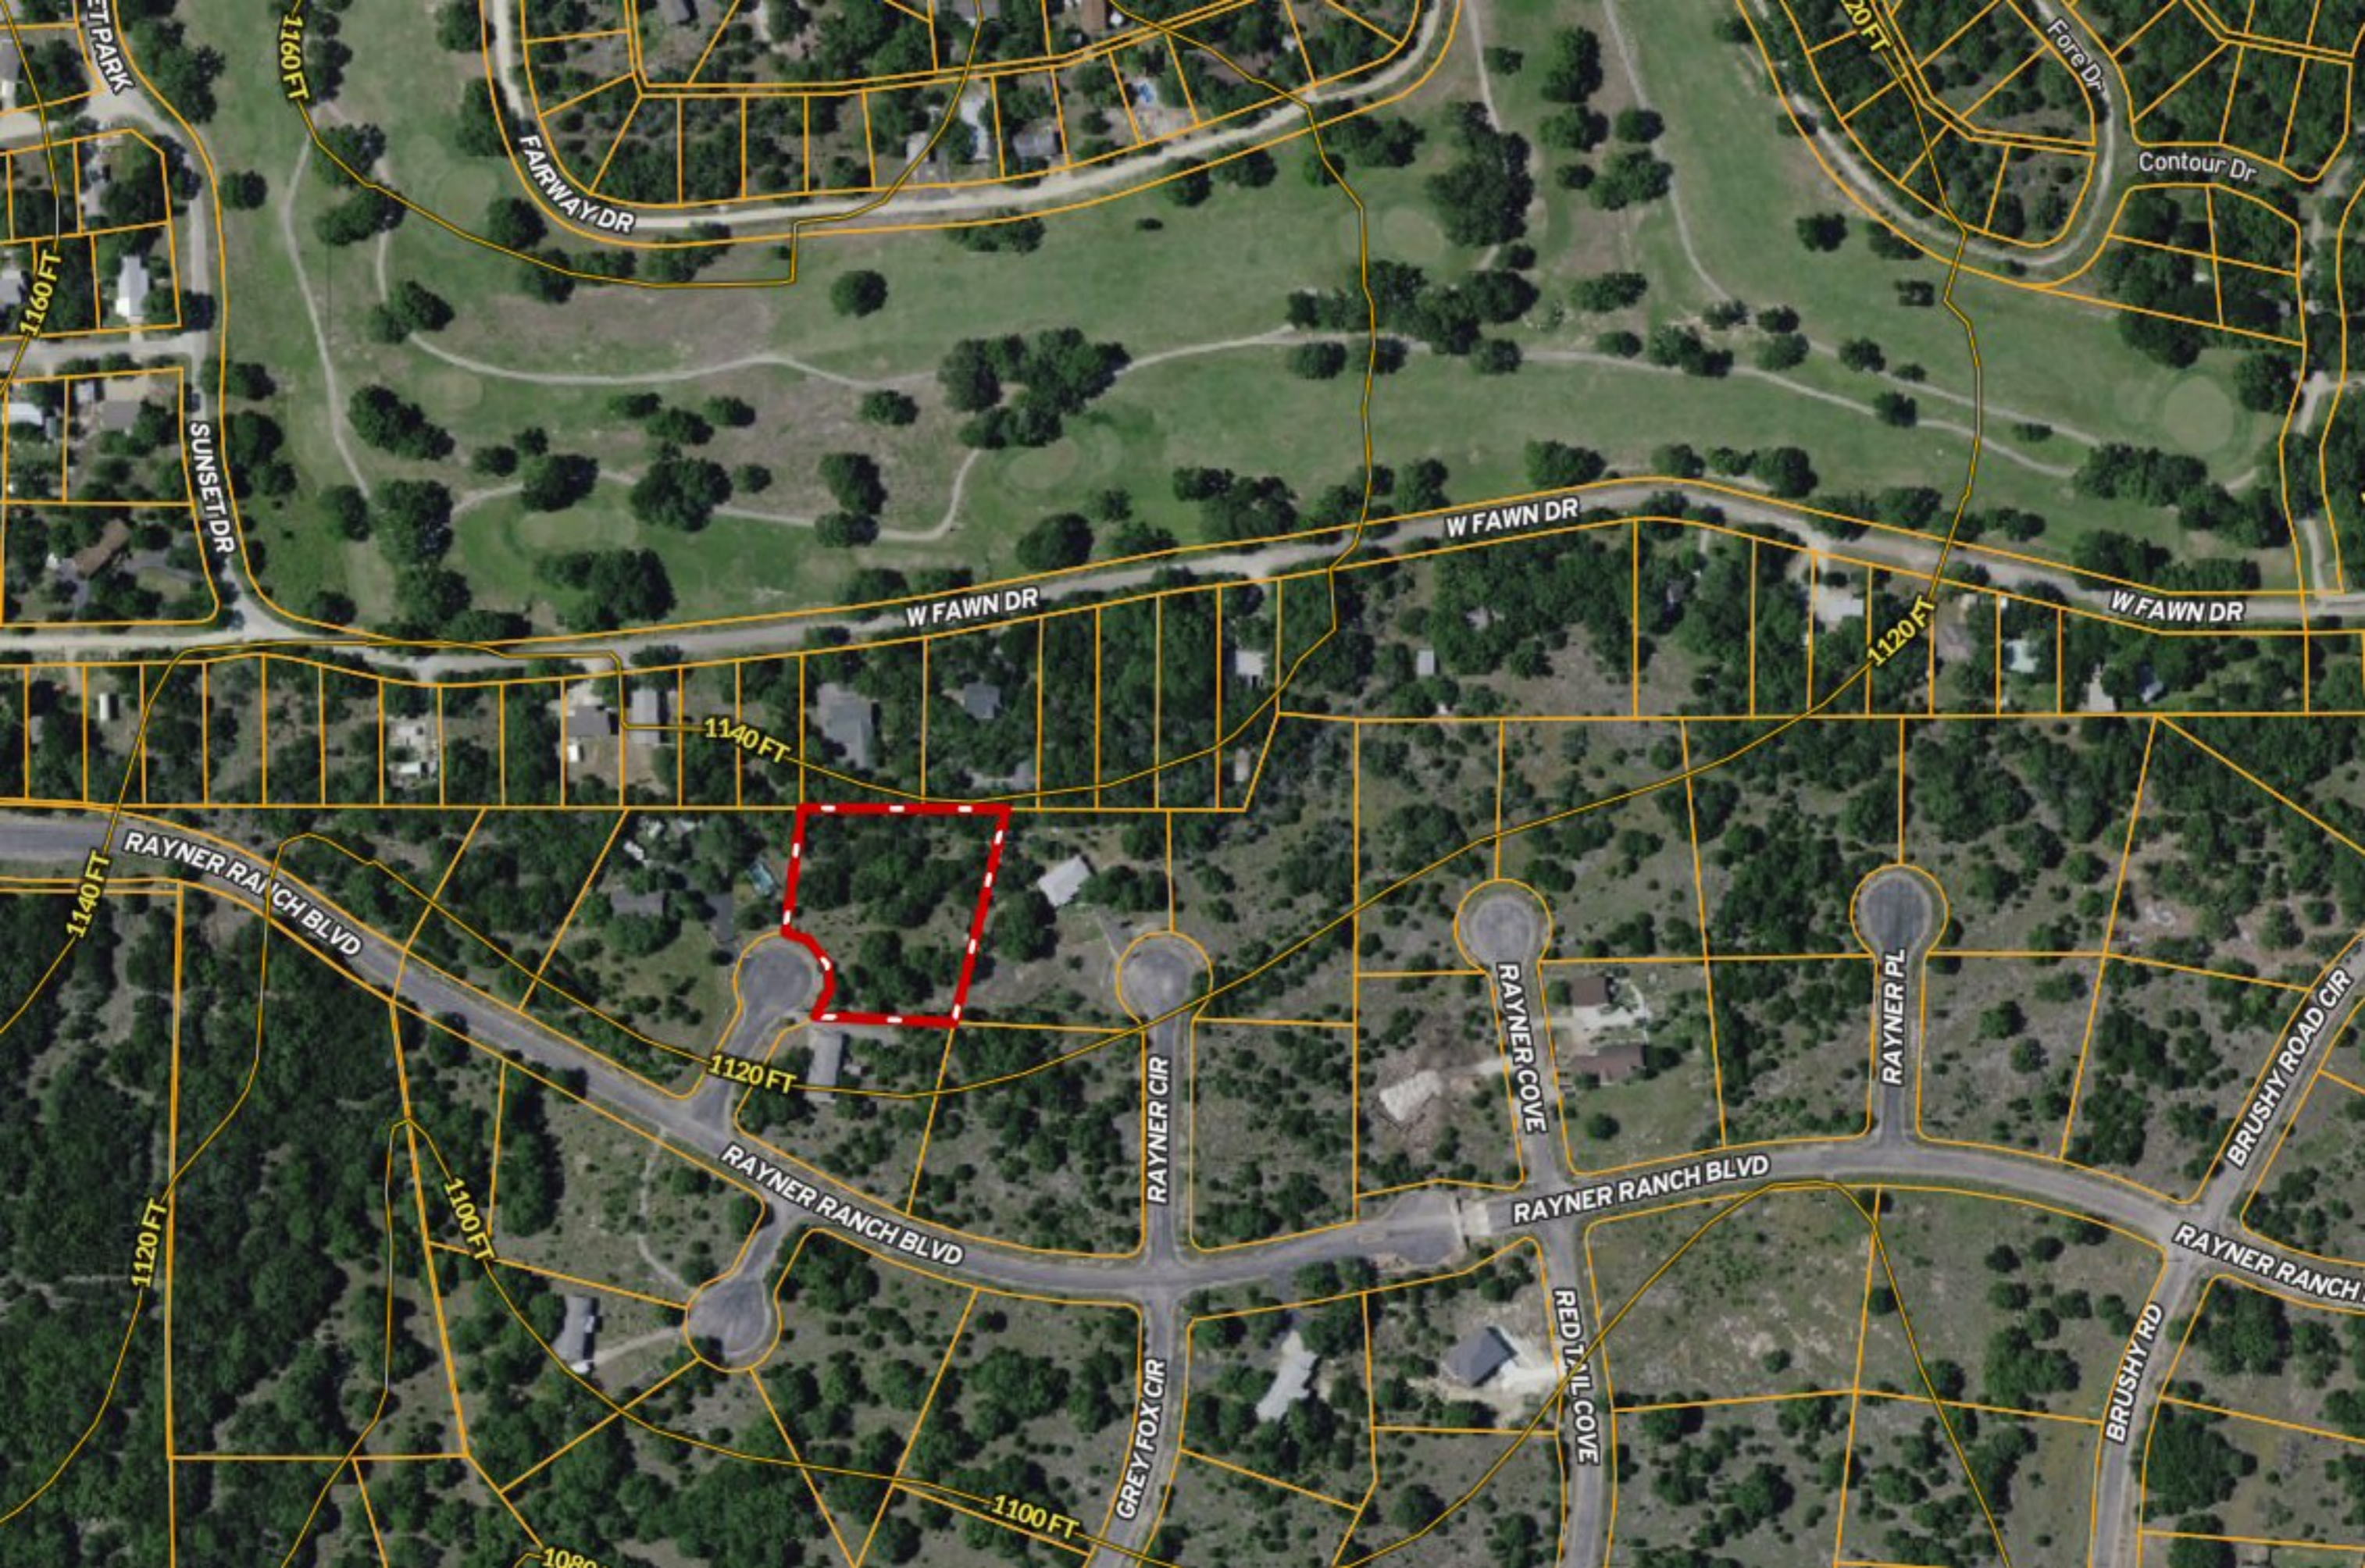

*** 1.3 ACRES *** 172 Rayner Ct ~ Serenity Oaks

Copyright © and (P) 1988–2010 Microsoft Corporation and/or its suppliers. All rights reserved. <http://www.microsoft.com/mappoint/>
Certain mapping and direction data © 2010 NAVTEQ. All rights reserved. The Data for areas of Canada includes information taken with permission from Canadian authorities, including: © Her Majesty the Queen in Right of Canada, © Queen's Printer for Ontario. NAVTEQ and NAVTEQ ON BOARD are trademarks of NAVTEQ. © 2010 Tele Atlas North America, Inc. All rights reserved. Tele Atlas and Tele Atlas North America are trademarks of Tele Atlas, Inc. © 2010 by Applied Geographic Systems. All rights reserved.

W FAWN DR

W FAWN DR

W FAWN DR

RAYNER RANCH BLVD

RAYNER RANCH BLVD

RAYNER RANCH BLVD

RAYNER CIR

RAYNER COVE

RAYNER PL

BRUSHY ROAD CIR

GREY FOX CIR

RED TAIL COVE

BRUSHY RD

RAYNER RANCH

FAIRWAY DR

SUNSET DR

1120 FT

1120 FT

1100 FT

1100 FT

1080

W FAWN DR

1140 FT

1140 FT