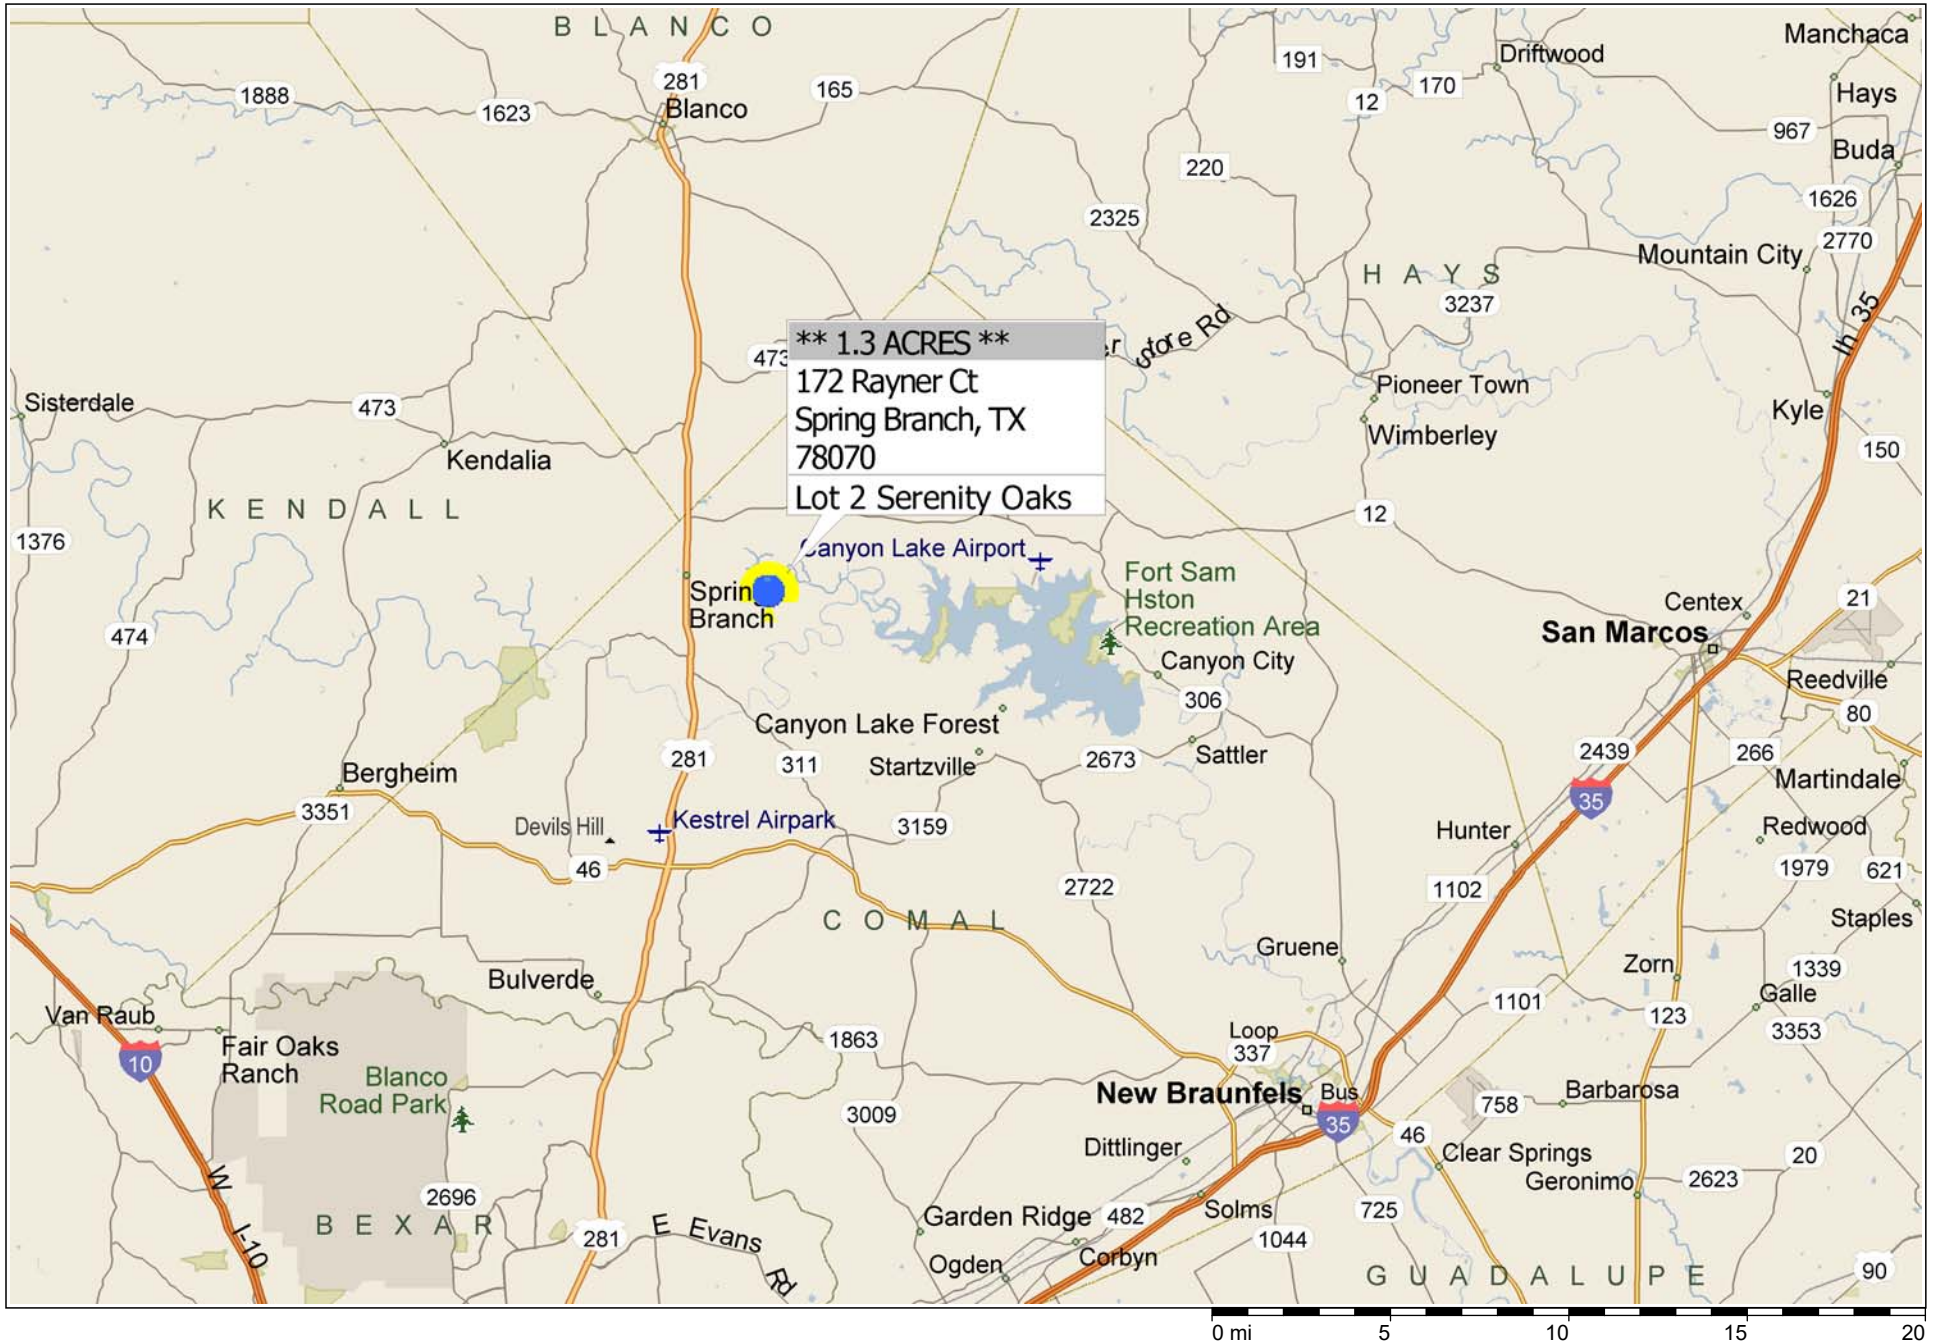

*** 1.3 ACRES *** 172 Rayner Ct ~ Serenity Oaks

Copyright © and (P) 1988–2010 Microsoft Corporation and/or its suppliers. All rights reserved. <http://www.microsoft.com/mappoint/>
Certain mapping and direction data © 2010 NAVTEQ. All rights reserved. The Data for areas of Canada includes information taken with permission from Canadian authorities, including: © Her Majesty the Queen in Right of Canada, © Queen's Printer for Ontario. NAVTEQ and NAVTEQ ON BOARD are trademarks of NAVTEQ. © 2010 Tele Atlas North America, Inc. All rights reserved. Tele Atlas and Tele Atlas North America are trademarks of Tele Atlas, Inc. © 2010 by Applied Geographic Systems. All rights reserved.

W FAWN DR

W FAWN DR

W FAWN DR

RAYNER RANCH BLVD

RAYNER RANCH BLVD

RAYNER RANCH BLVD

RAYNER CIR

RAYNER COVE

RAYNER PL

BRUSHY ROAD CIR

GREY FOX CIR

RED TAIL COVE

BRUSHY RD

RAYNER RANCH

FAIRWAY DR

SUNSET DR