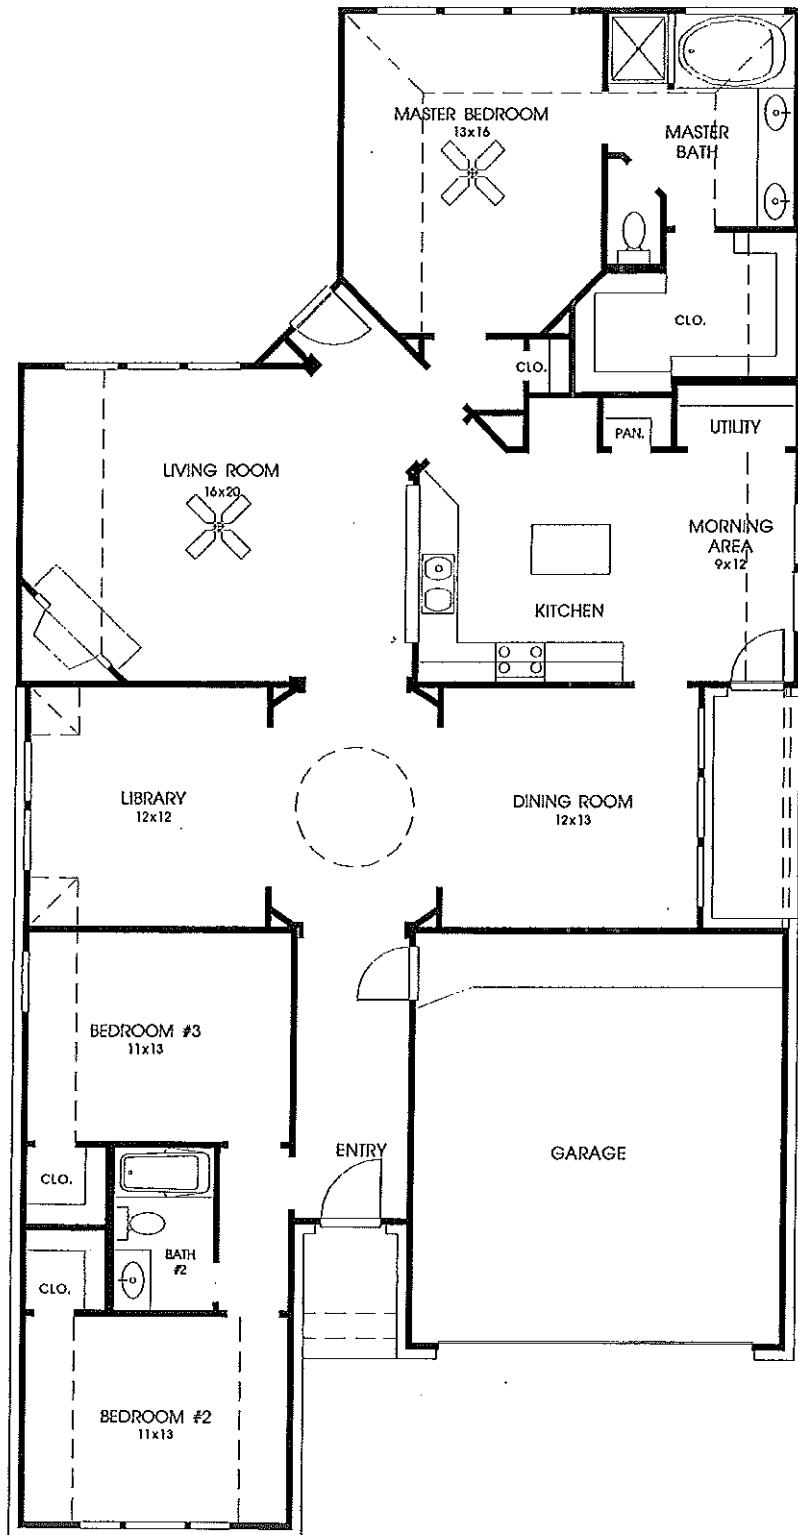

DESIGNS

Plan 2074

This home contains approximately 2,074 square feet and includes three bedrooms and two baths.

APRIL 2002 © 2002 Perry Homes (P)

PERRY HOMES