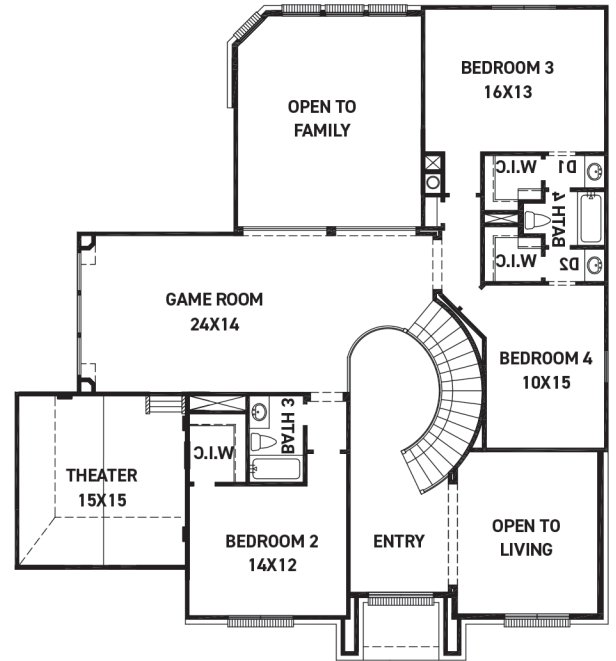

FIRST FLOOR PLAN

SECOND FLOOR PLAN

NEWMARK - RAVENA MODEL 5Beds 5.5Baths 4,398Sq Ft