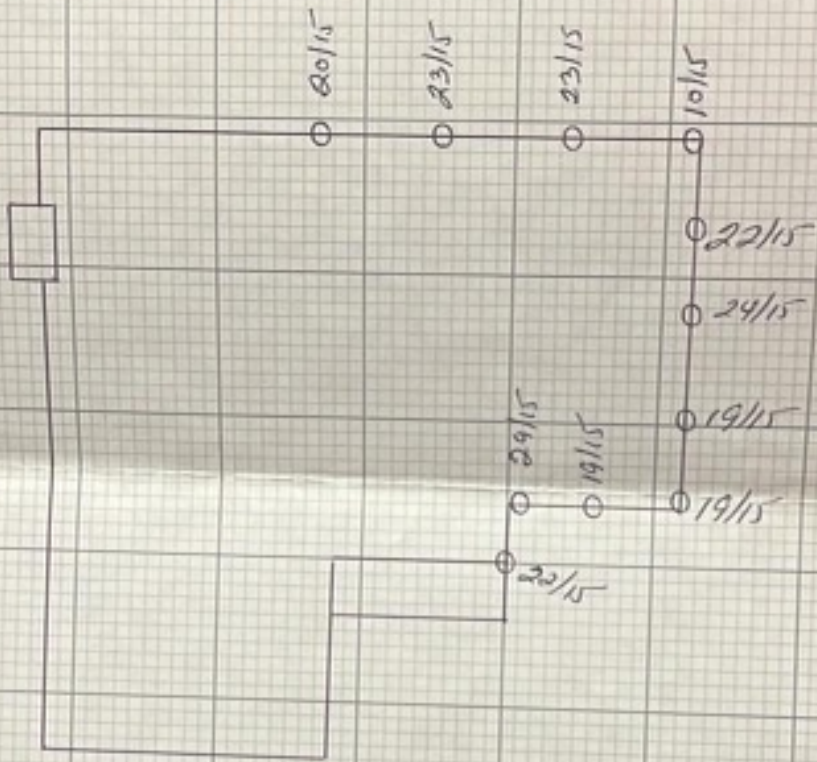

DURA PIER FOUNDATION REPAIR

13124 PLAYER • P.O. BOX 35008
HOUSTON, TX. 77235-5008
(713) 721-8888 • FAX (713) 721-3787

PIER LOCATION DIAGRAM

◆ 1 INCH = 10 FEET

TOTAL NUMBER OF PIERS	
INTERIOR	
EXTERIOR	11
BREAK OUTS	

2607 Wood Stream Blvd
ADDRESS
SUGARLAND, TX 77479
CITY

Richard A. Ryniak
FOREMAN'S SIGNATURE

2-20-9
COMPLETION DATE

PRICE REFLECTS 3% CASH DISCOUNT