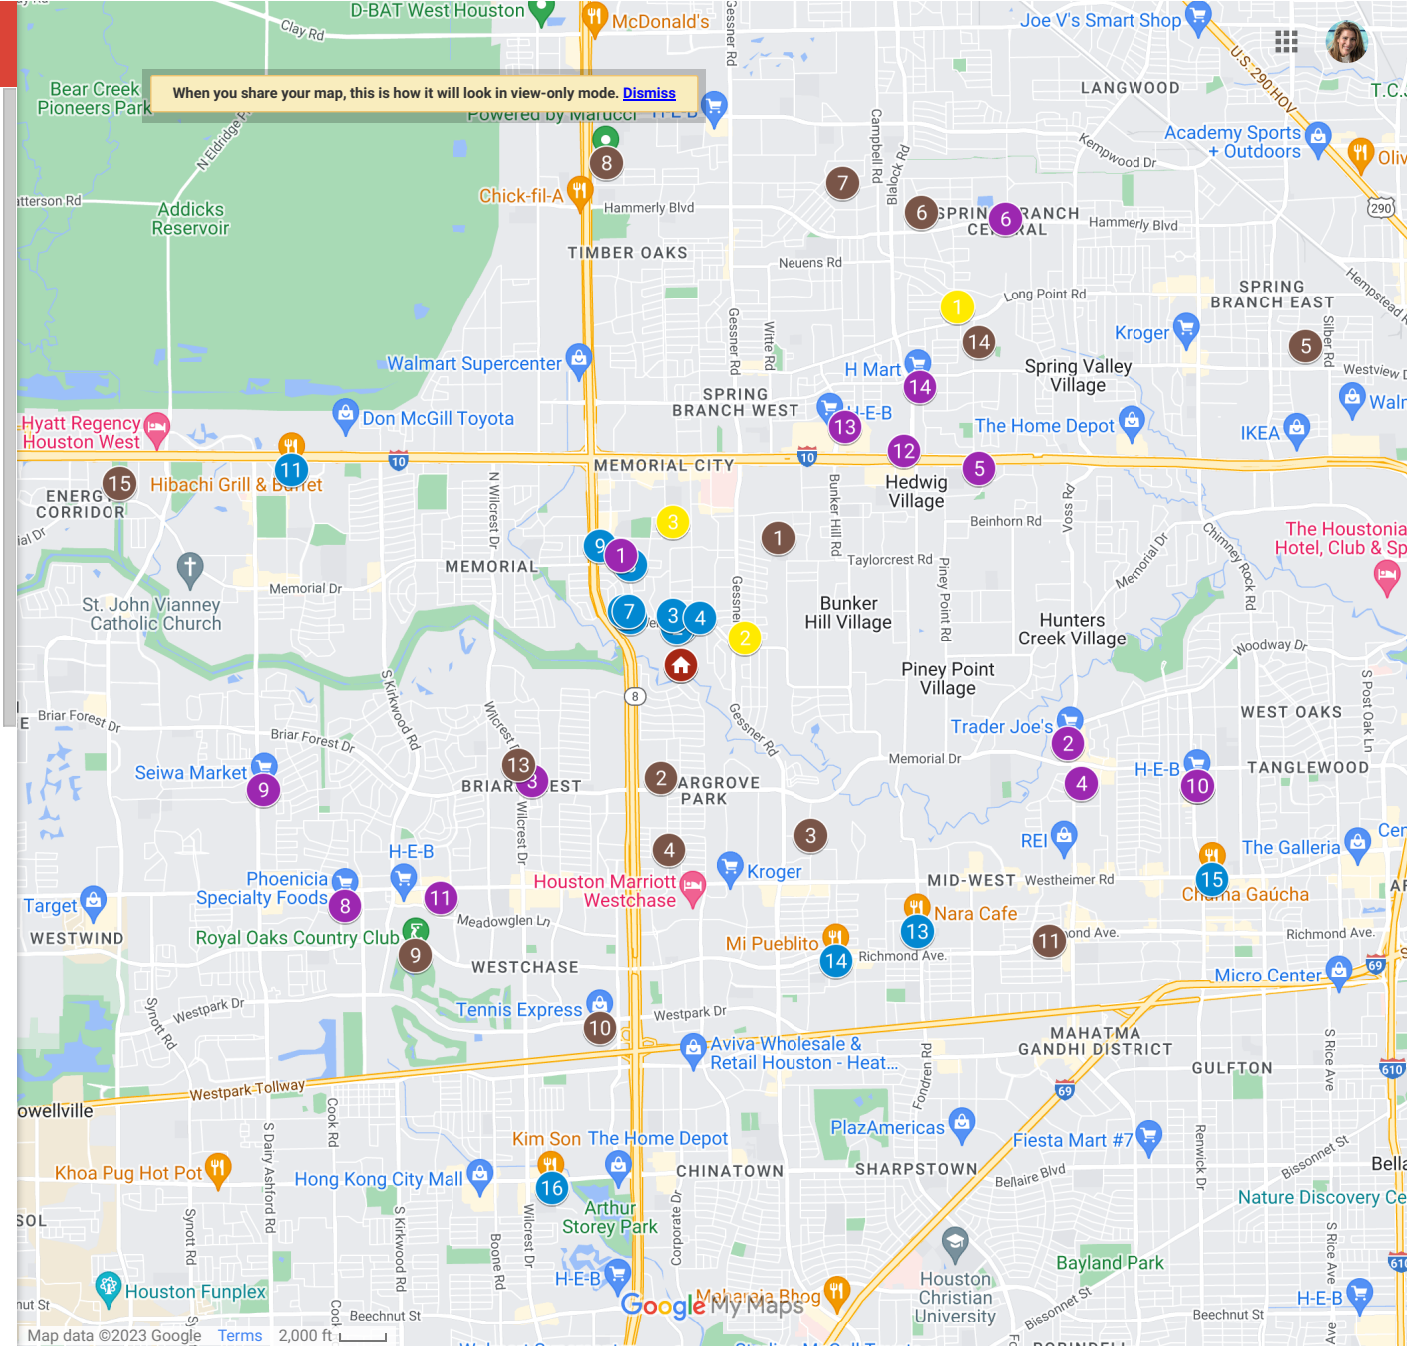

284 Litchfield Ln
Yenny Mattei

Important attractions and area of interest near 5 min drive
11 views
Published 5 minutes ago

[SHARE](#) [EDIT](#)

Restaurants

- 1 Jonathan's The Rub
- 2 Dish Society
- 3 The Union Kitchen
- 4 Empire Turkish Grill
- 5 Minuti Coffee
- 6 Izakaya-Wa
- 7 Tres Market Foods
- 8 Omaha Steaks
- 9 Snooze, an A.M. Eatery
- 10 284 Litchfield Ln
- 11 Hibachi Grill & Buffet
- 12 Lupe Tortilla
- 13 Nara Cafe
- 14 Mi Pueblito Restaurant
- 15 Chama Gaúcha
- 16 Kim Son

Schools

- 1 Spring Branch Elementary School
- 2 Frostwood Elementary School
- 3 Memorial Middle School

Groceries

284 Litchfield Ln

Important attractions and area of interest near 5 min drive

9 views

Last edit was seconds ago

Add layer Share Preview

Groceries

- 1 Randalls
- 2 Trader Joe's
- 3 Food Town
- 4 Kroger
- 5 H-E-B
- 6 Phoenicia Specialty Foods
- 7 Seiya Market
- 8 H-E-B
- 9 Trader Joe's

Parks and recreations

- 1 Susan C. Kellner Pocket Park
- 2 Mary Ann Francklow Park
- 3 Woodlake Community Park
- 4 Briargrove Park Center
- 5 Freed Park
- 6 Baseball USA Powered by M...
- 7 Royal Oaks Country Club
- 8 Tennis Express
- 9 Briarmeadow Park
- 10 Houston Arboretum & Nature...
- 11 Club Westside
- 12 Texas Rock Gym
- 13 Terry Hershey Park

HOME

- 284 Litchfield Ln

For a better printing experience, select "Print map" in the file menu in the left panel.