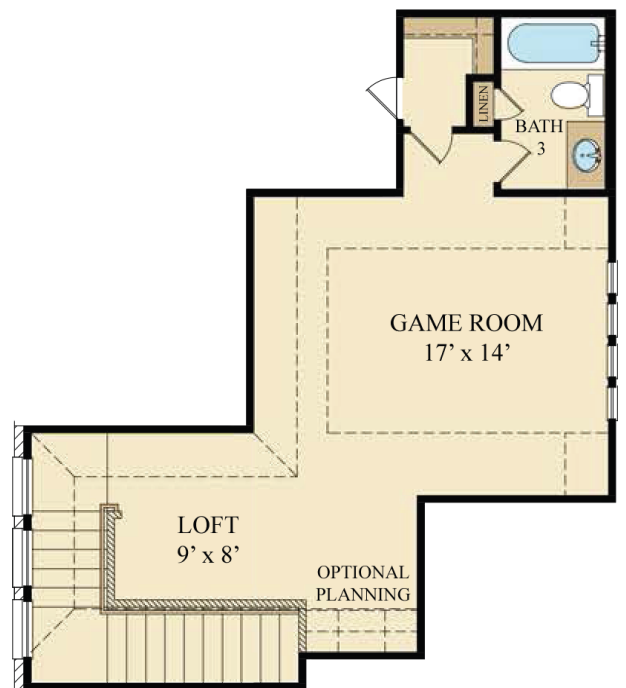

Sweetwater 4383

Lakeside Collection

2,701 Sq. Ft.

3 Bedrooms

3 Bathrooms

2 Car Garage

LENNAR.COM

Please see your New Home Consultant for more information and home purchase and sale agreement for additional information, disclosures, disclaimers relating to the home and the actual features designated as an Everything's Included® feature. Plans and elevations/renderings are artist's concept and may contain options or features which are not standard on all models. Garage sizes may vary from home to home and may not accommodate all vehicles. Stated square footages are approximate and should not be used as representation of the home's precise or actual size. Any statement, verbal or written, regarding "under air" or "finished area" or any other description or modifier of the square footage size of any home is a shorthand description of the manner in which the square footage was estimated and should not be construed to indicate certainty. See a Lennar New Home Consultant for further information. While Supplies Last. Void Where Prohibited By Law. Copyright © 2016 Lennar Corporation. All rights reserved. Lennar, the Lennar logo, Next Gen® - The Home Within A Home®, the Next Gen® logo and the Everything's Included® logo are registered service marks or service marks of Lennar Corporation and/or its subsidiaries.(14245) 02/02/2016.

First Floor

Second Floor

Sweetwater 4383

Lakeside Collection

2,701 Sq. Ft.

3 Bedrooms

3 Bathrooms

2 Car Garage