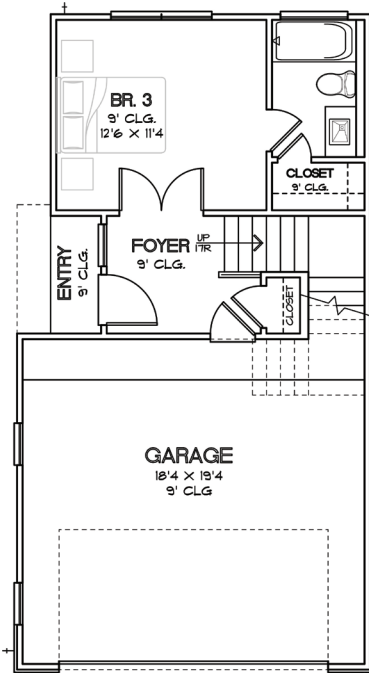

CITY HOMES  
CHOICE

PALISADES PARK  
1,850 SQ.FT.

FIRST FLOOR

SECOND FLOOR

THIRD FLOOR

CHOICE IS THE ULTIMATE LUXURY