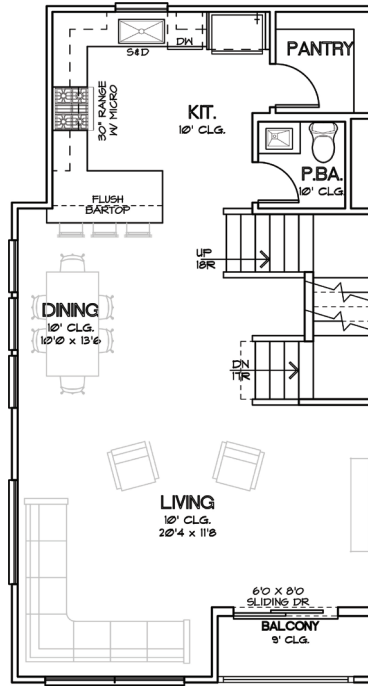

CITY HOMES  
CHOICE

PALISADES PARK  
1,850 SQ.FT.

FIRST FLOOR

SECOND FLOOR

THIRD FLOOR

CHOICE IS THE ULTIMATE LUXURY