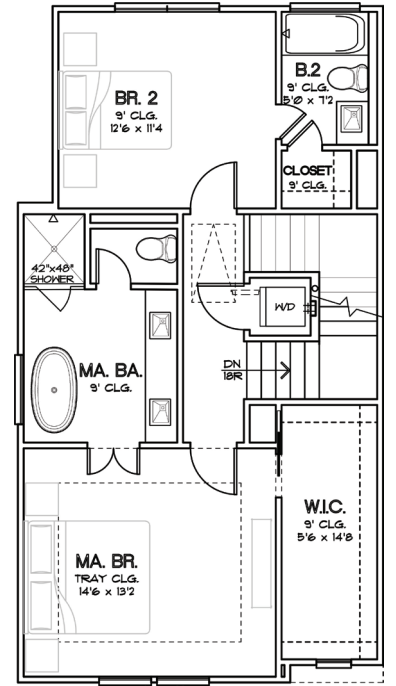

CITY HOMES  
CHOICE

PALISADES PARK  
1,850 SQ.FT.

FIRST FLOOR

SECOND FLOOR

THIRD FLOOR

CHOICE IS THE ULTIMATE LUXURY